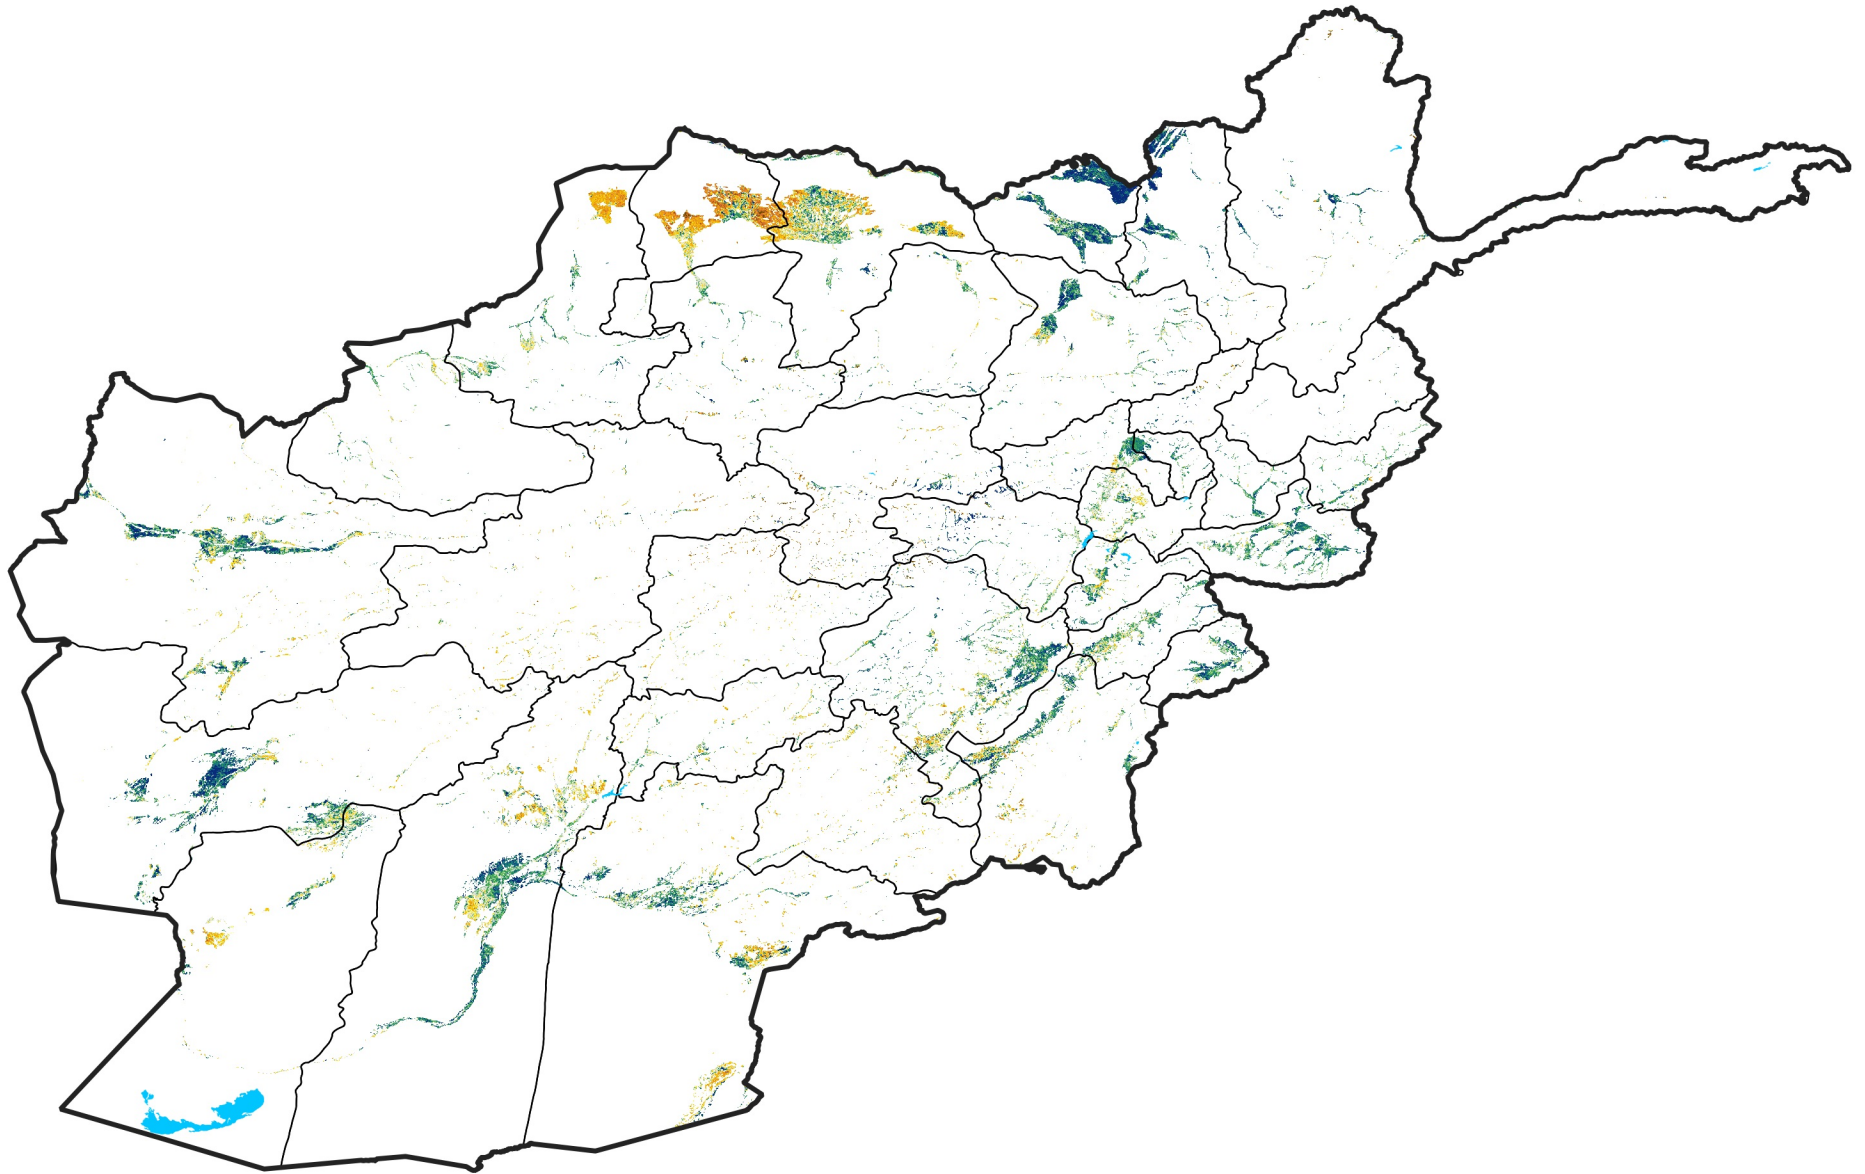

Afghanistan Irrigated Agricultural Areas

Percent of Mean NDVI

2022 / mean (2003 - 2022)

Period 35 / December 11 - 20, 2022

Percent of Normal