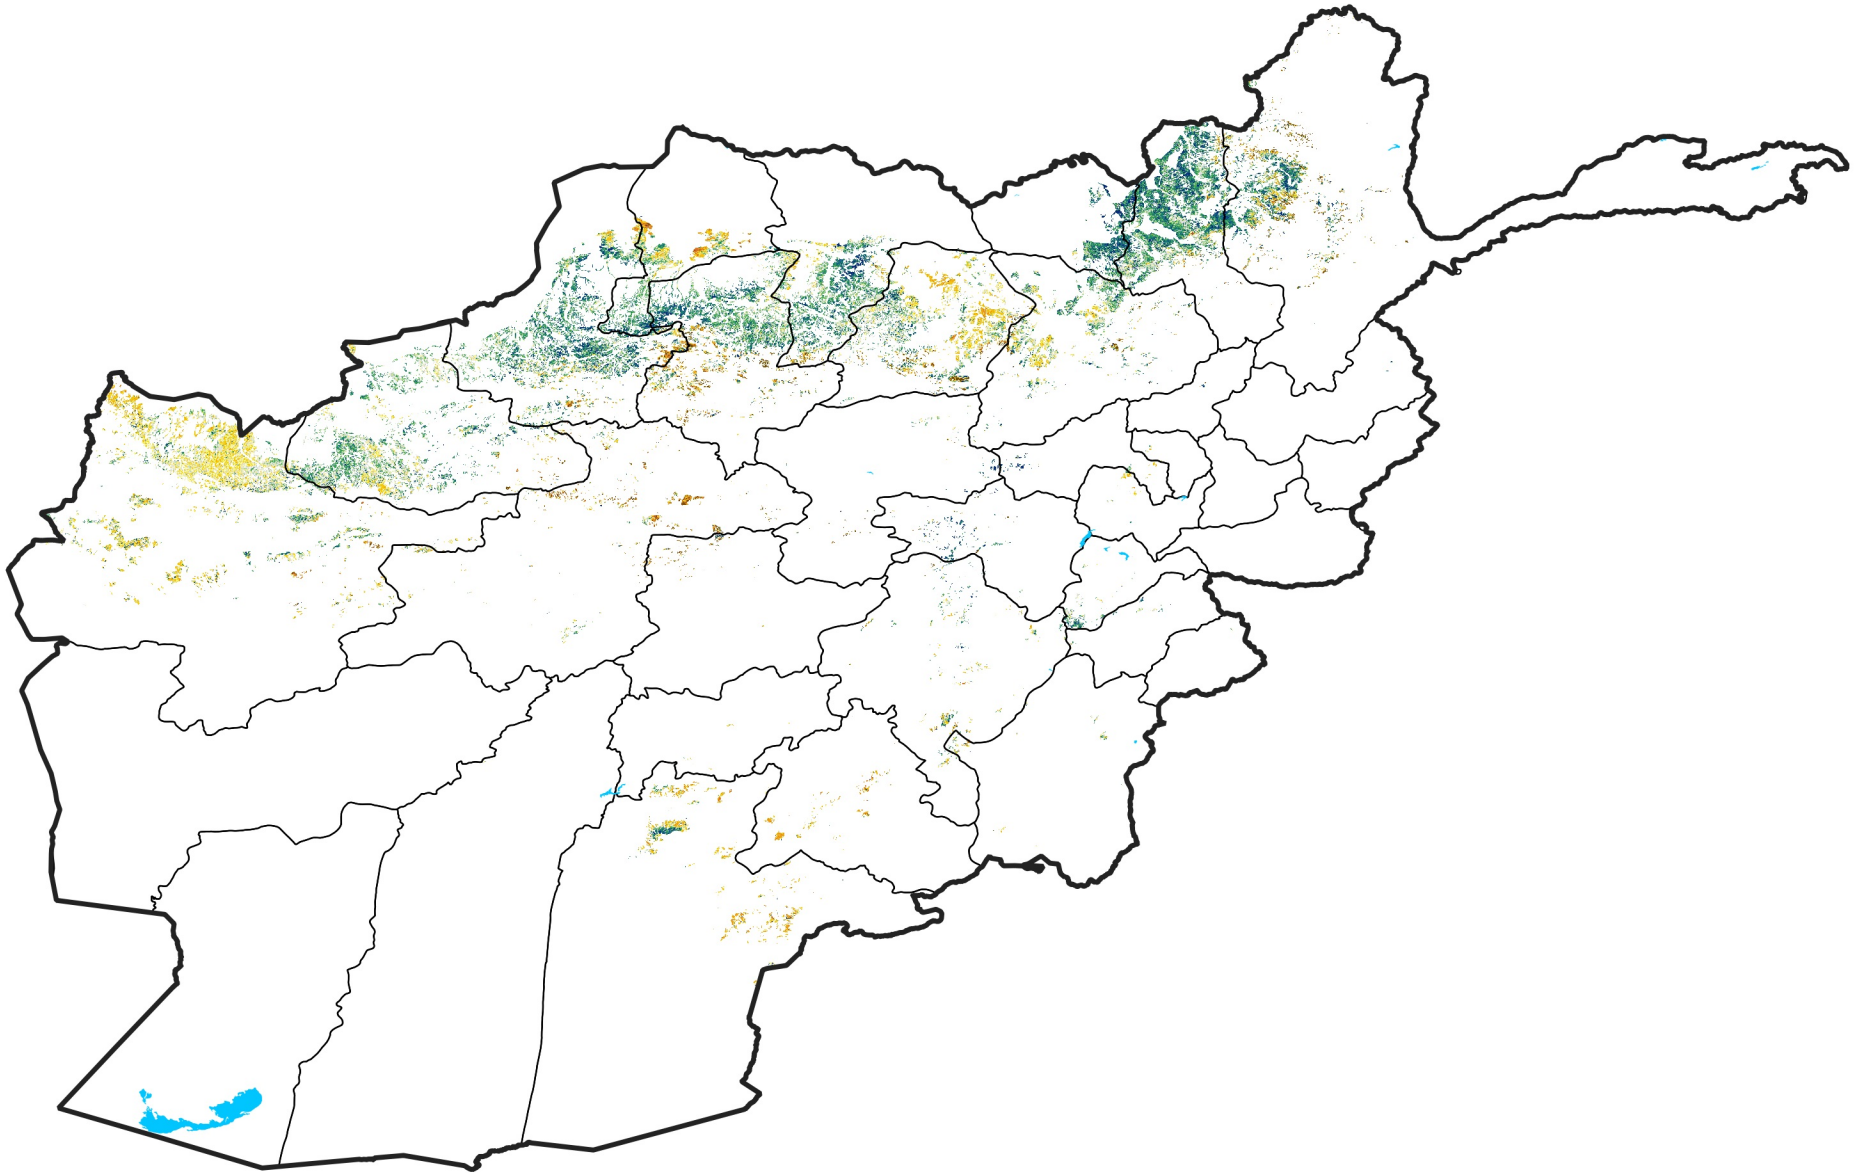

Afghanistan Rainfed Agricultural Areas

Percent of Mean NDVI

2022 / mean (2003 - 2022)

Period 35 / December 11 - 20, 2022

Percent of Normal