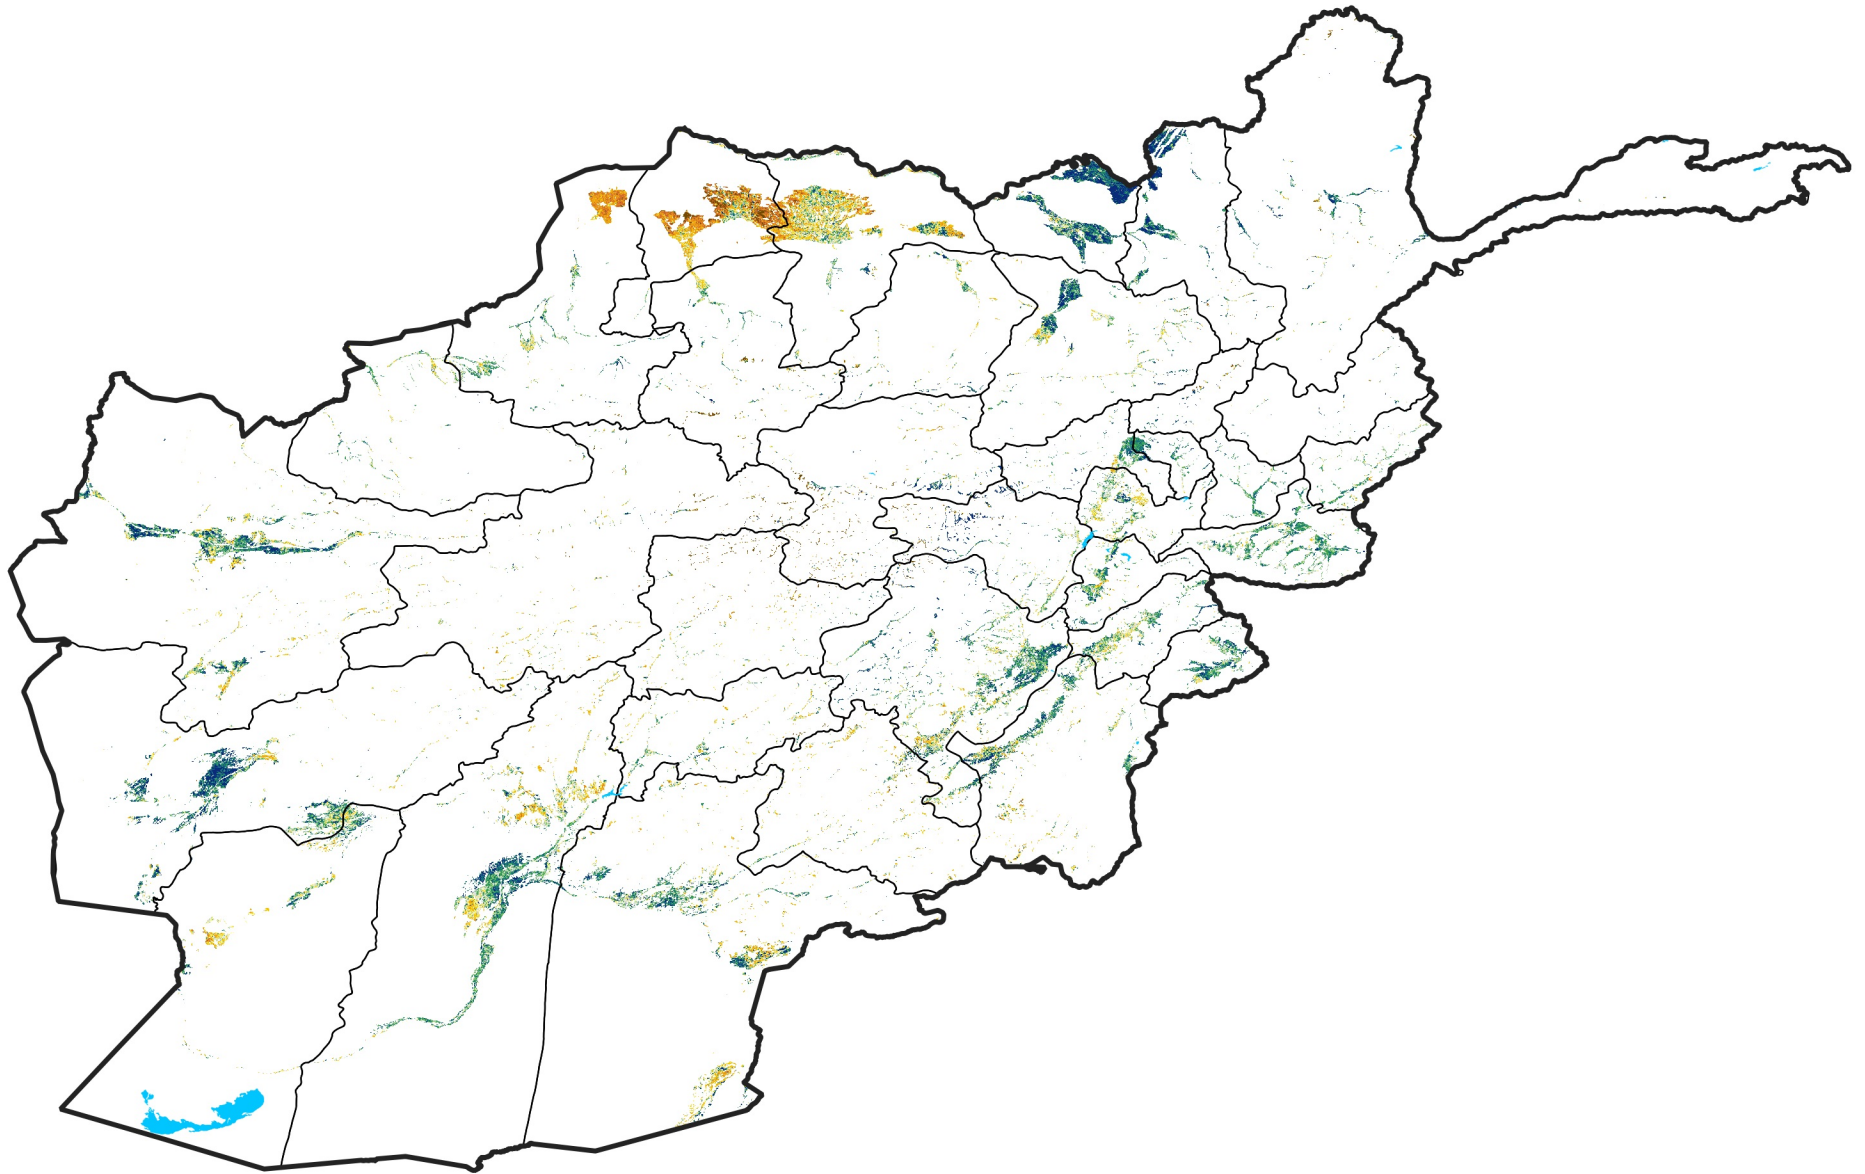

Afghanistan Irrigated Agricultural Areas

Percent of Mean NDVI

2022 / mean (2003 - 2022)

Period 36 / December 21 - 31, 2022

Percent of Normal