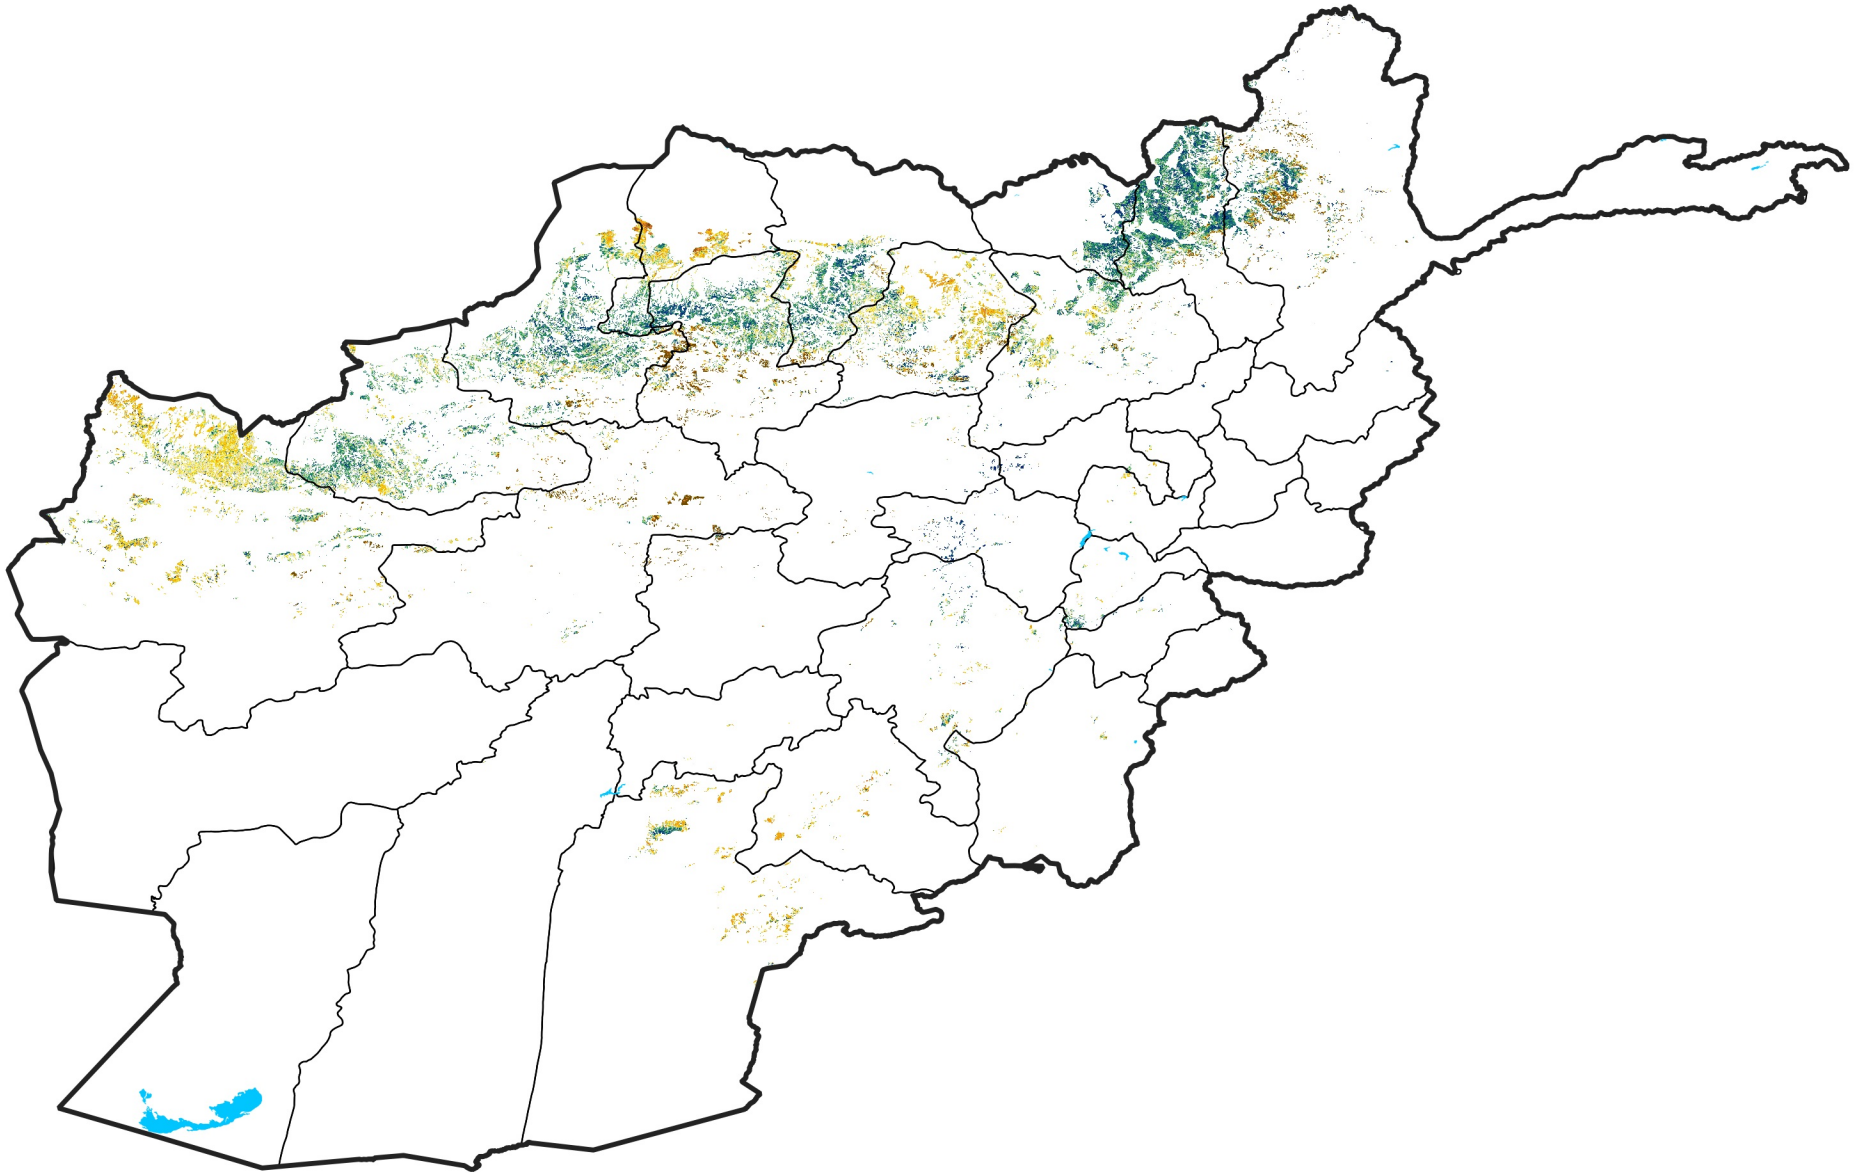

Afghanistan Rainfed Agricultural Areas

Percent of Mean NDVI

2022 / mean (2003 - 2022)

Period 36 / December 21 - 31, 2022

Percent of Normal