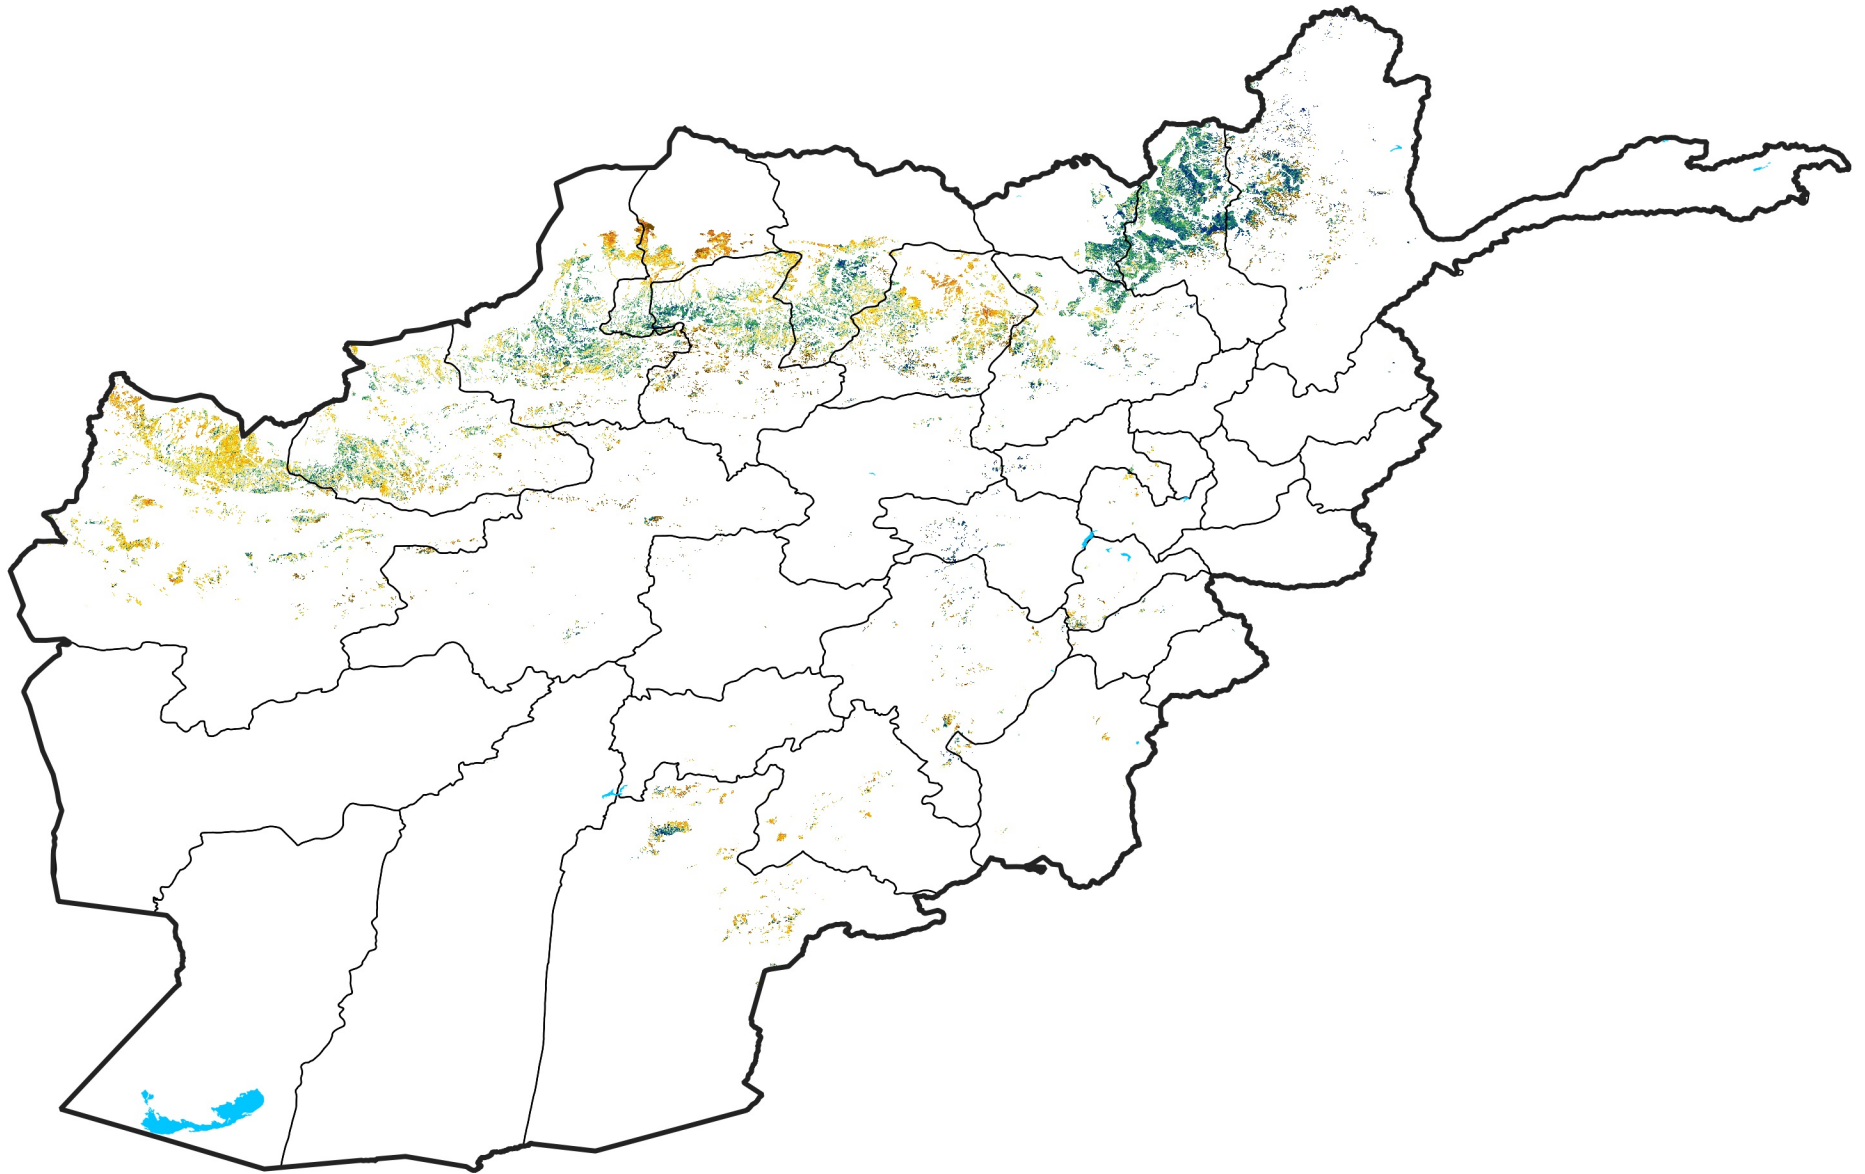

Afghanistan Rainfed Agricultural Areas

Percent of Mean NDVI

2023 / mean (2003 - 2022)

Period 02 / January 11 - 20, 2023

Percent of Normal