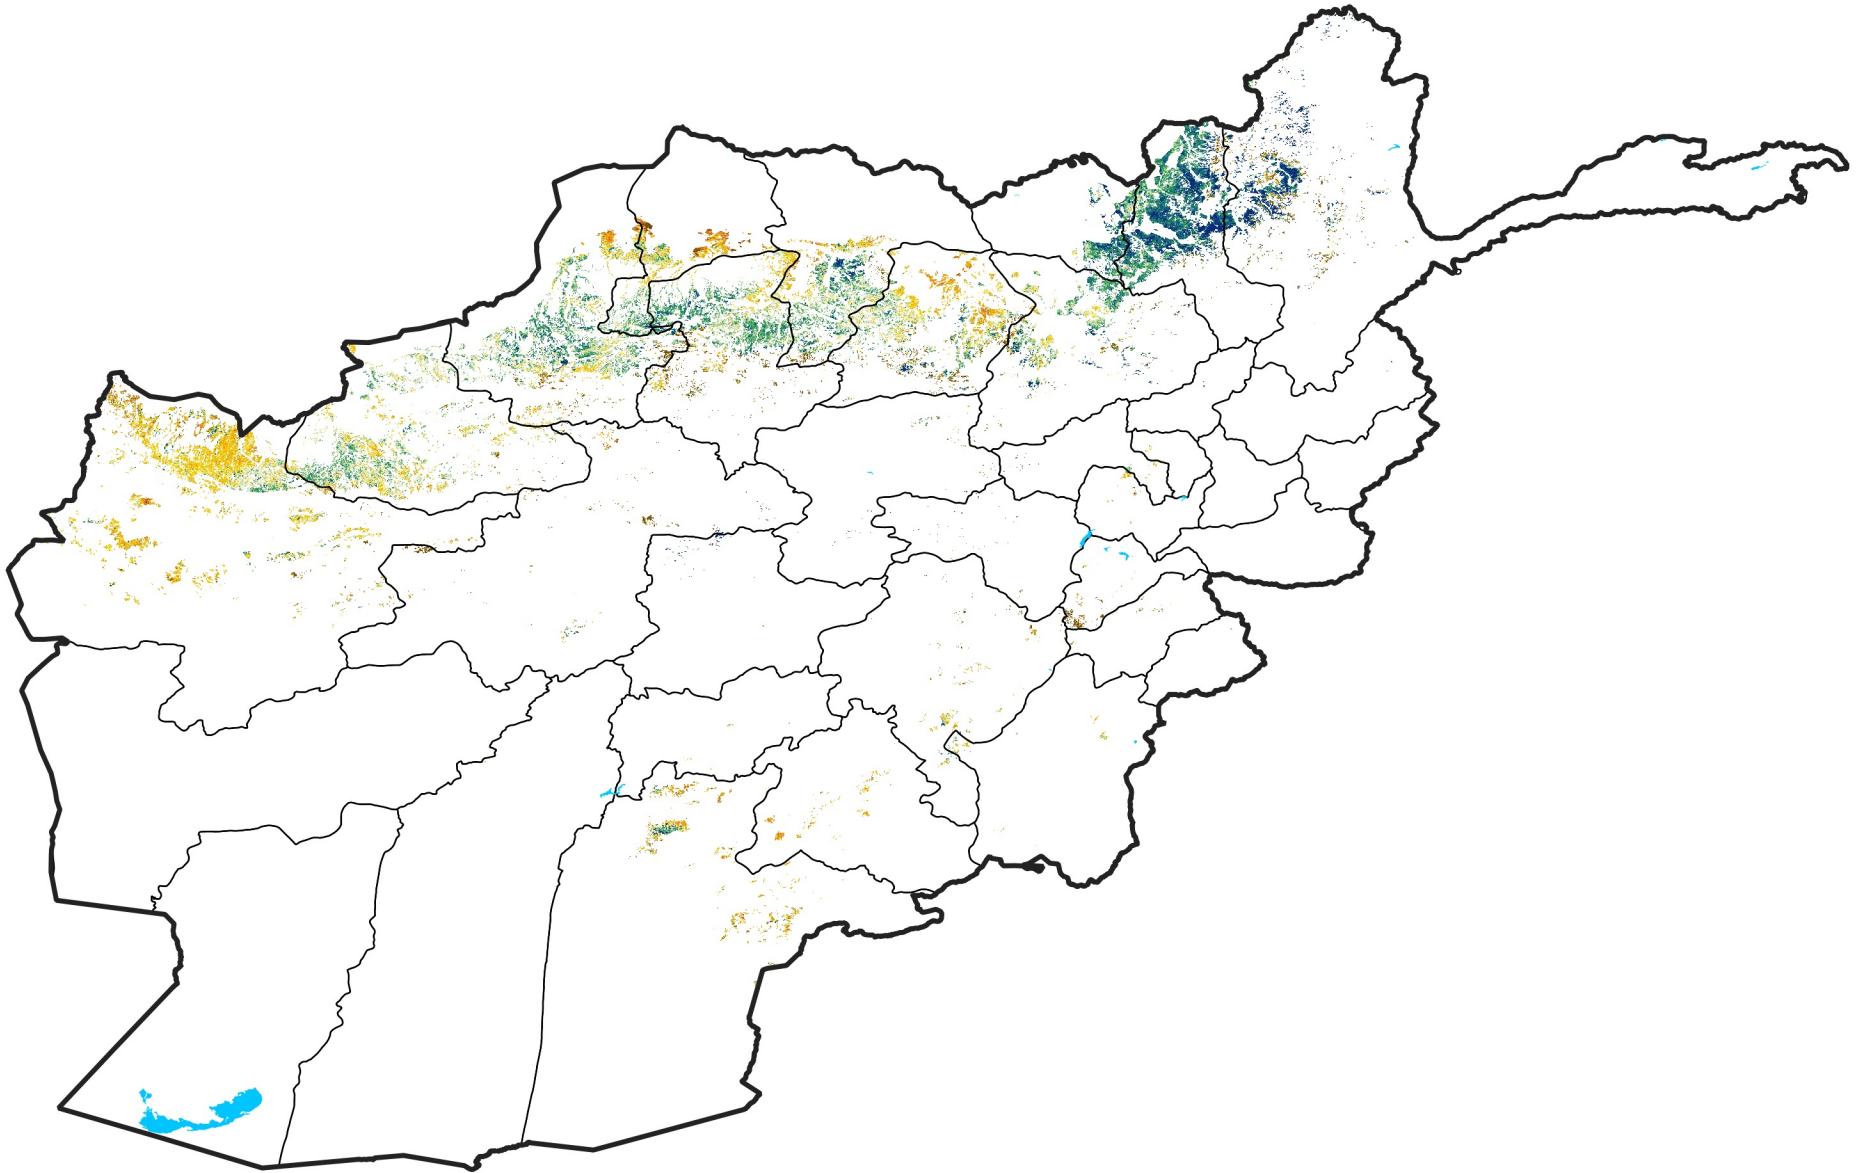

Afghanistan Rainfed Agricultural Areas

Percent of Mean NDVI

2023 / mean (2003 - 2022)

Period 04 / February 01 - 10, 2023

Percent of Normal