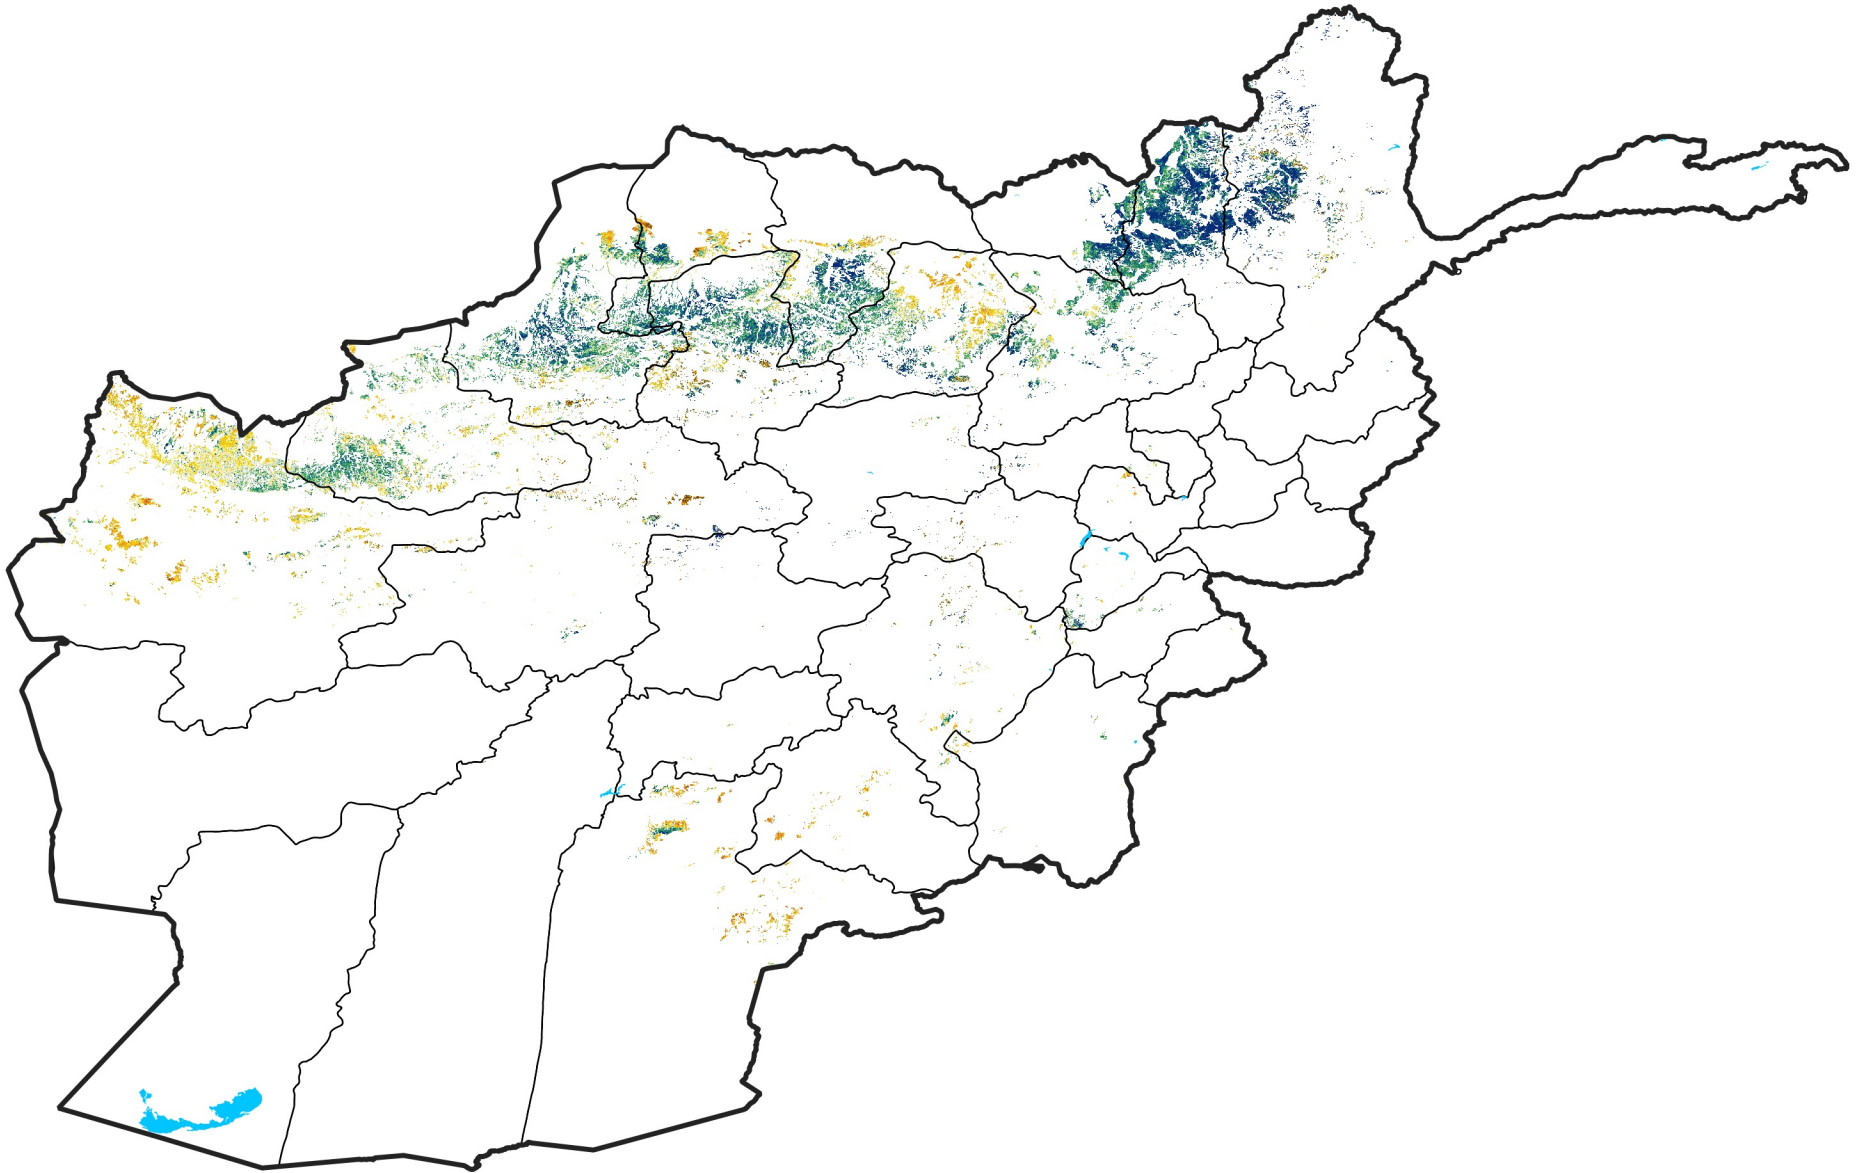

Afghanistan Rainfed Agricultural Areas

Percent of Mean NDVI

2023 / mean (2003 - 2022)

Period 06 / February 21 - 28, 2023

Percent of Normal