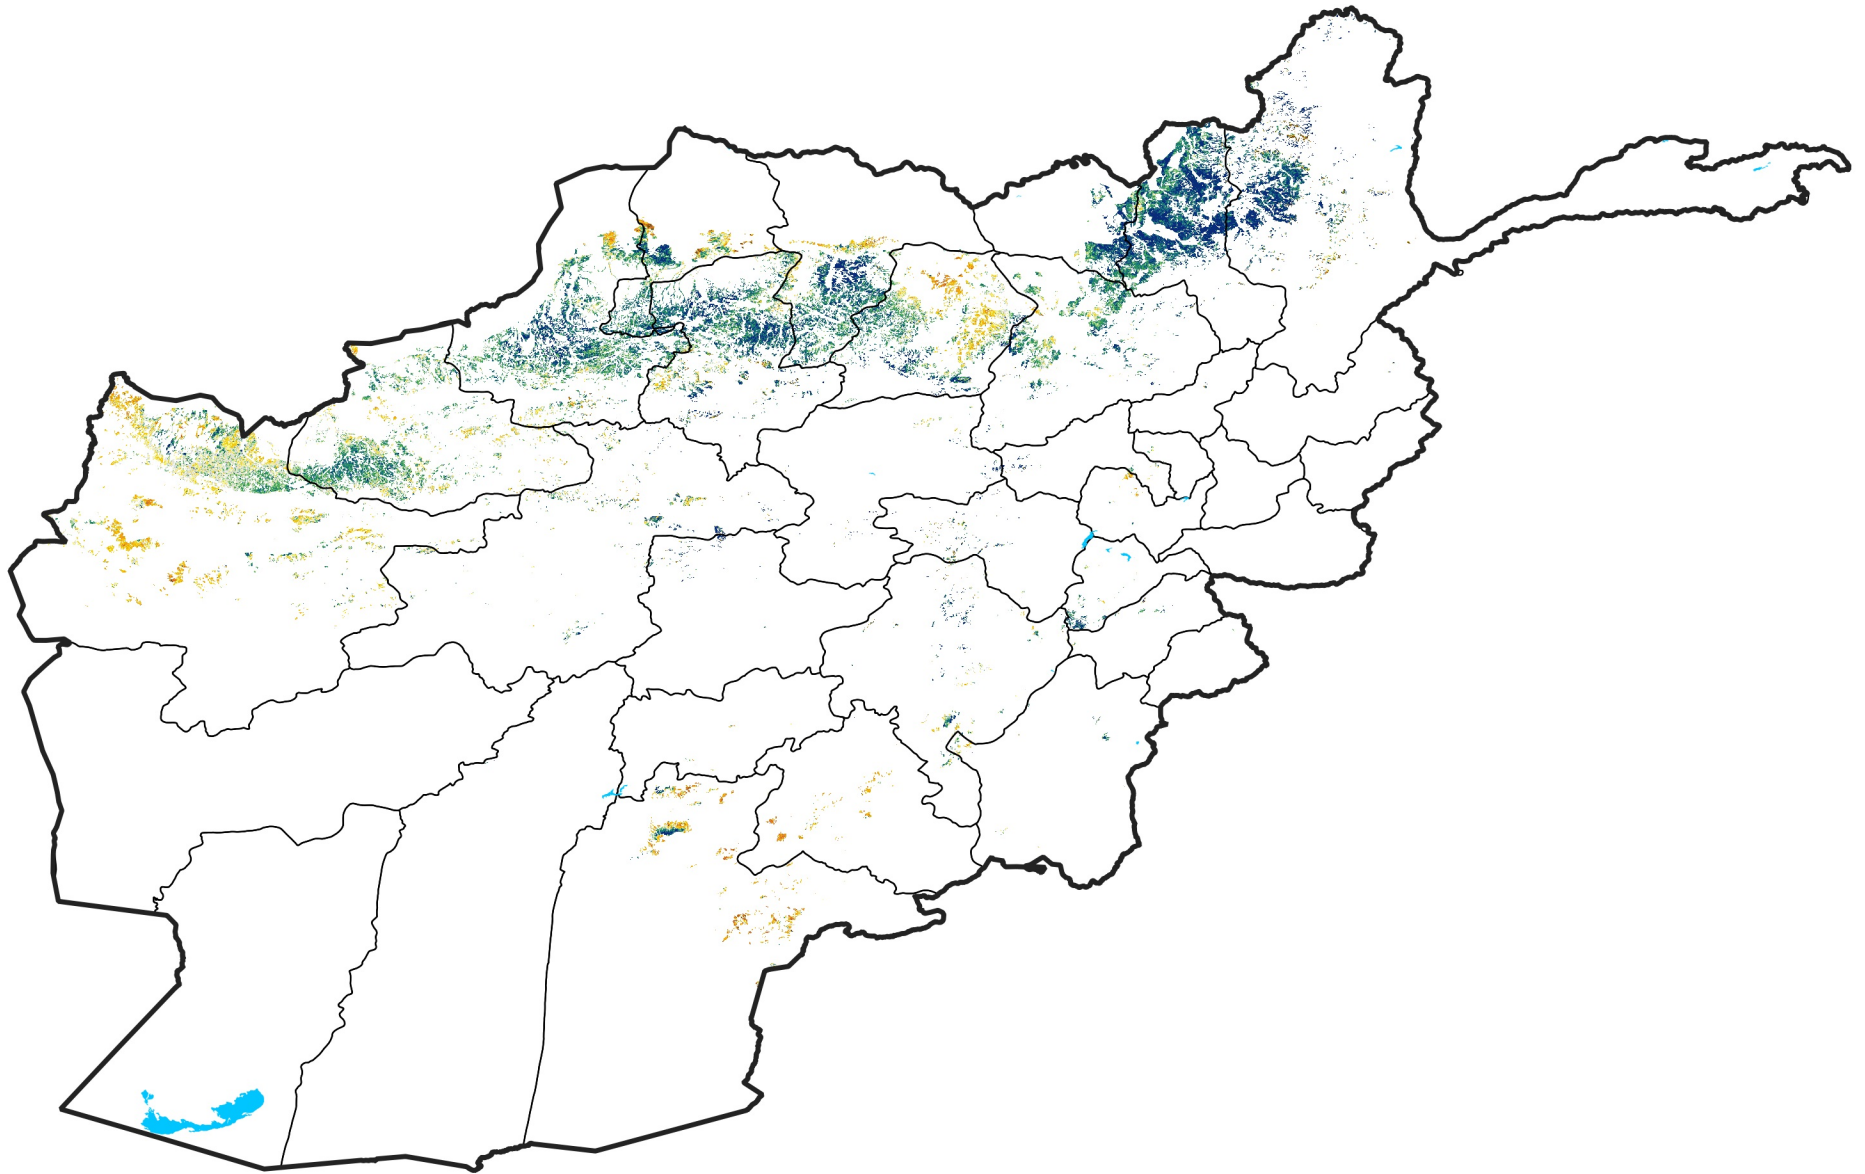

Afghanistan Rainfed Agricultural Areas

Percent of Mean NDVI

2023 / mean (2003 - 2022)

Period 07 / March 01 - 10, 2023

Percent of Normal