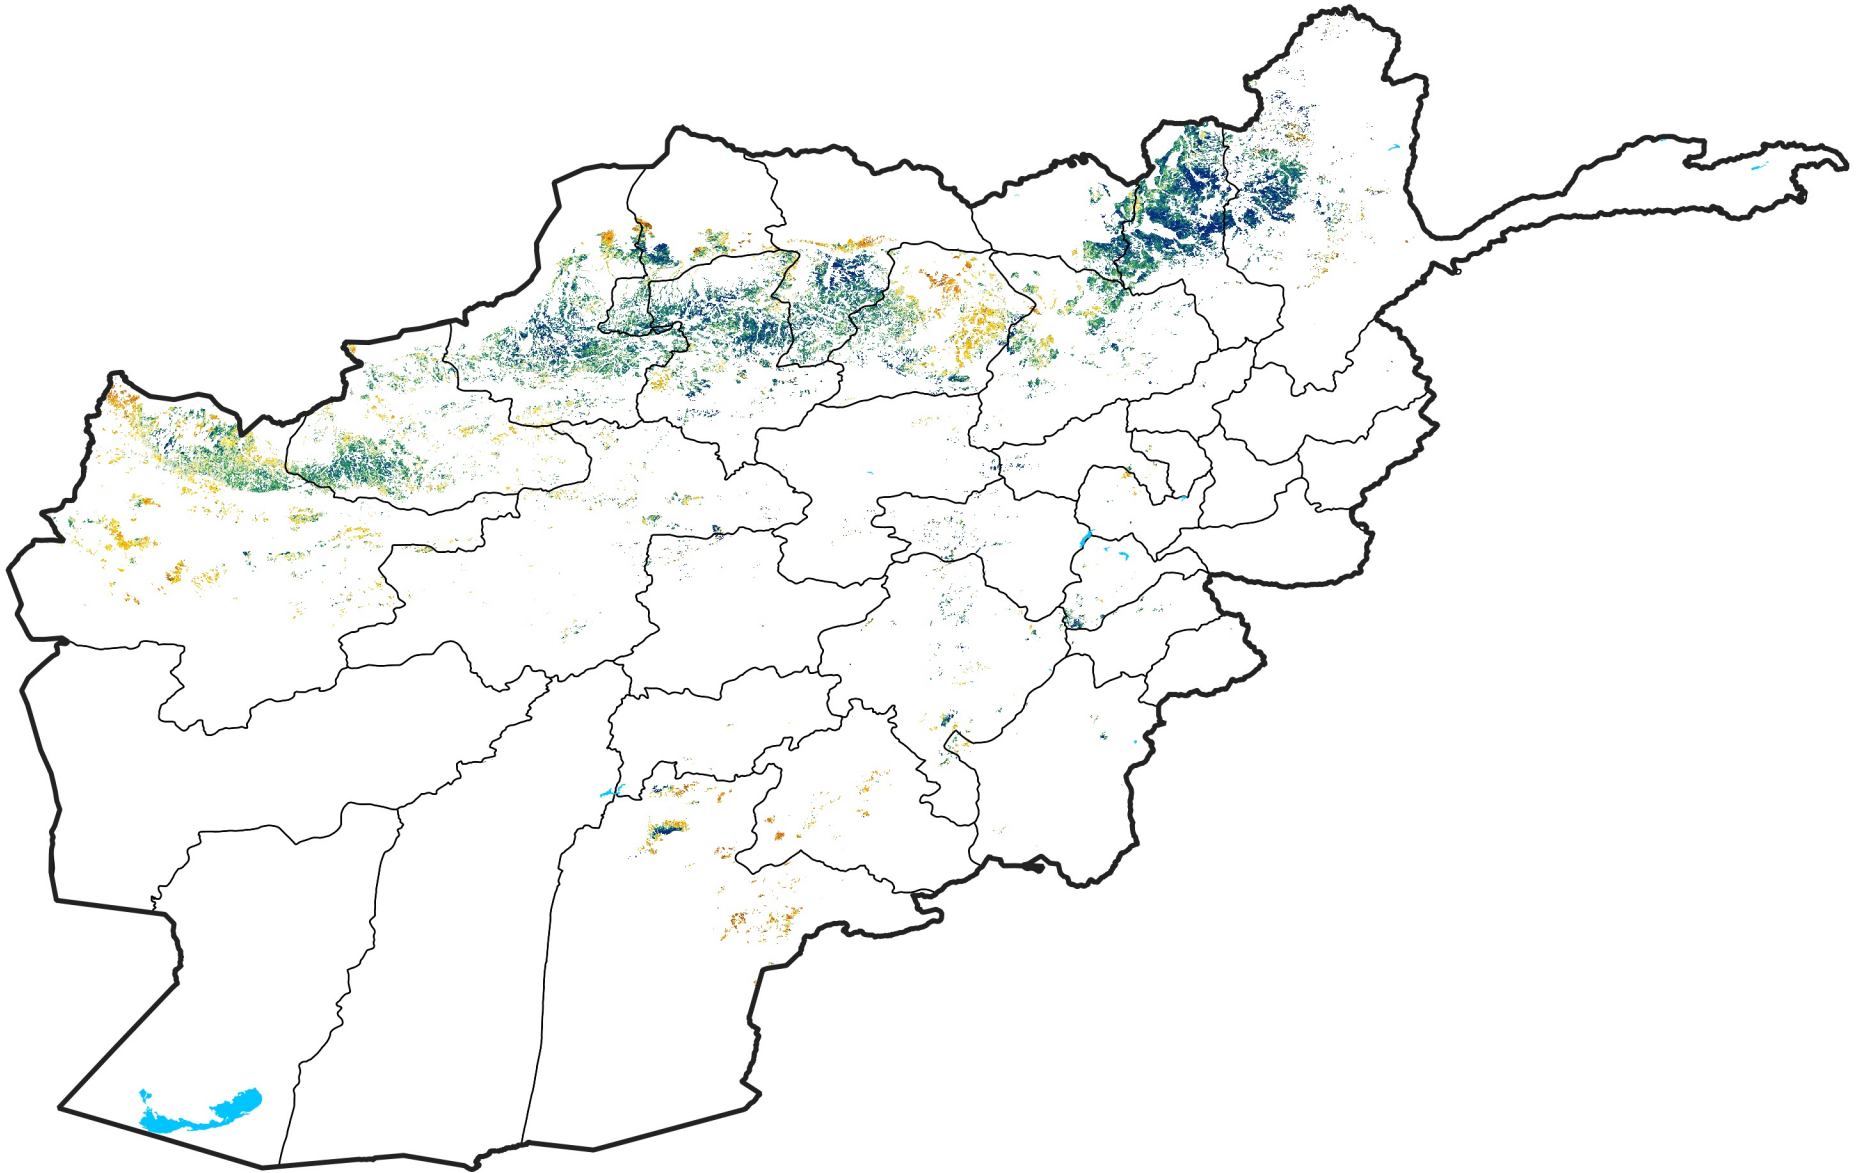

Afghanistan Rainfed Agricultural Areas

Percent of Mean NDVI

2023 / mean (2003 - 2022)

Period 08 / March 11 - 20, 2023

Percent of Normal