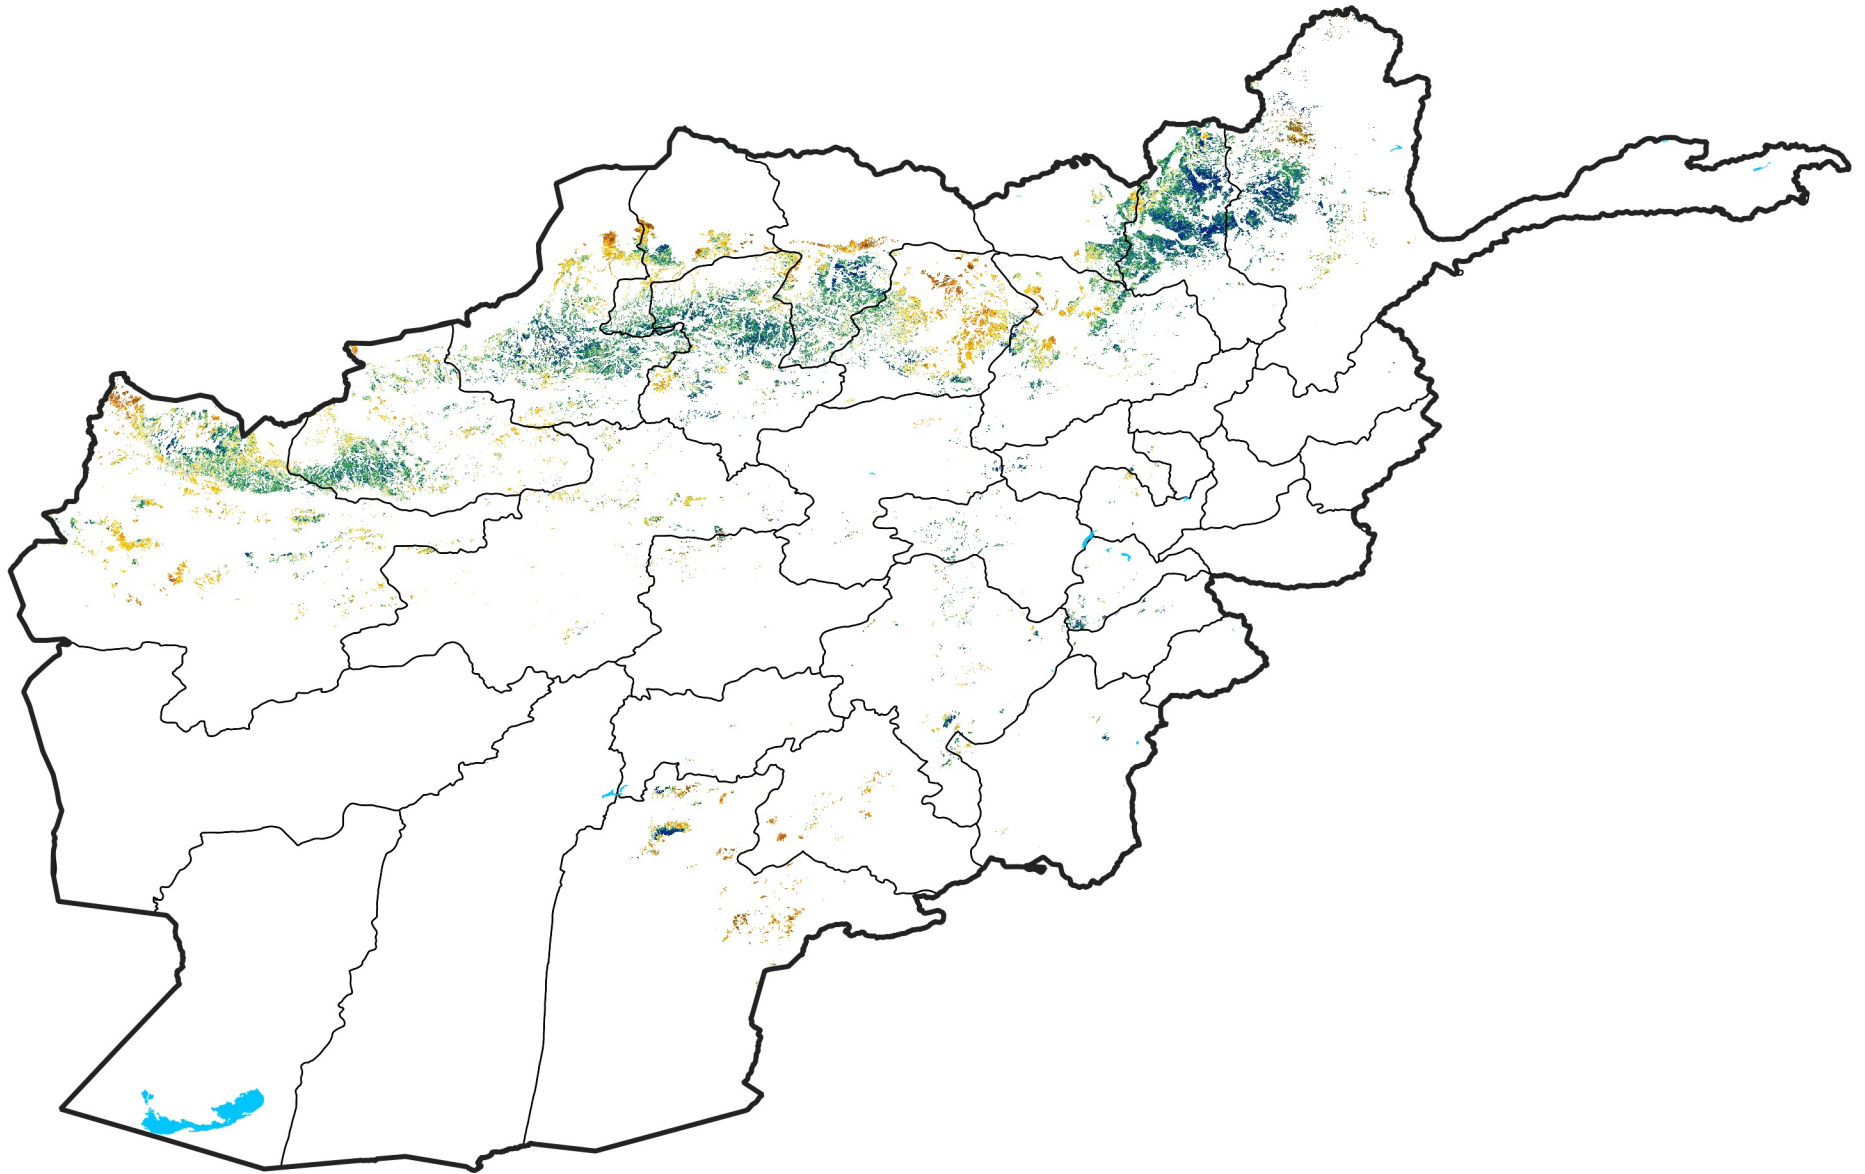

Afghanistan Rainfed Agricultural Areas

Percent of Mean NDVI

2023 / mean (2003 - 2022)

Period 09 / March 21 - 31, 2023

Percent of Normal