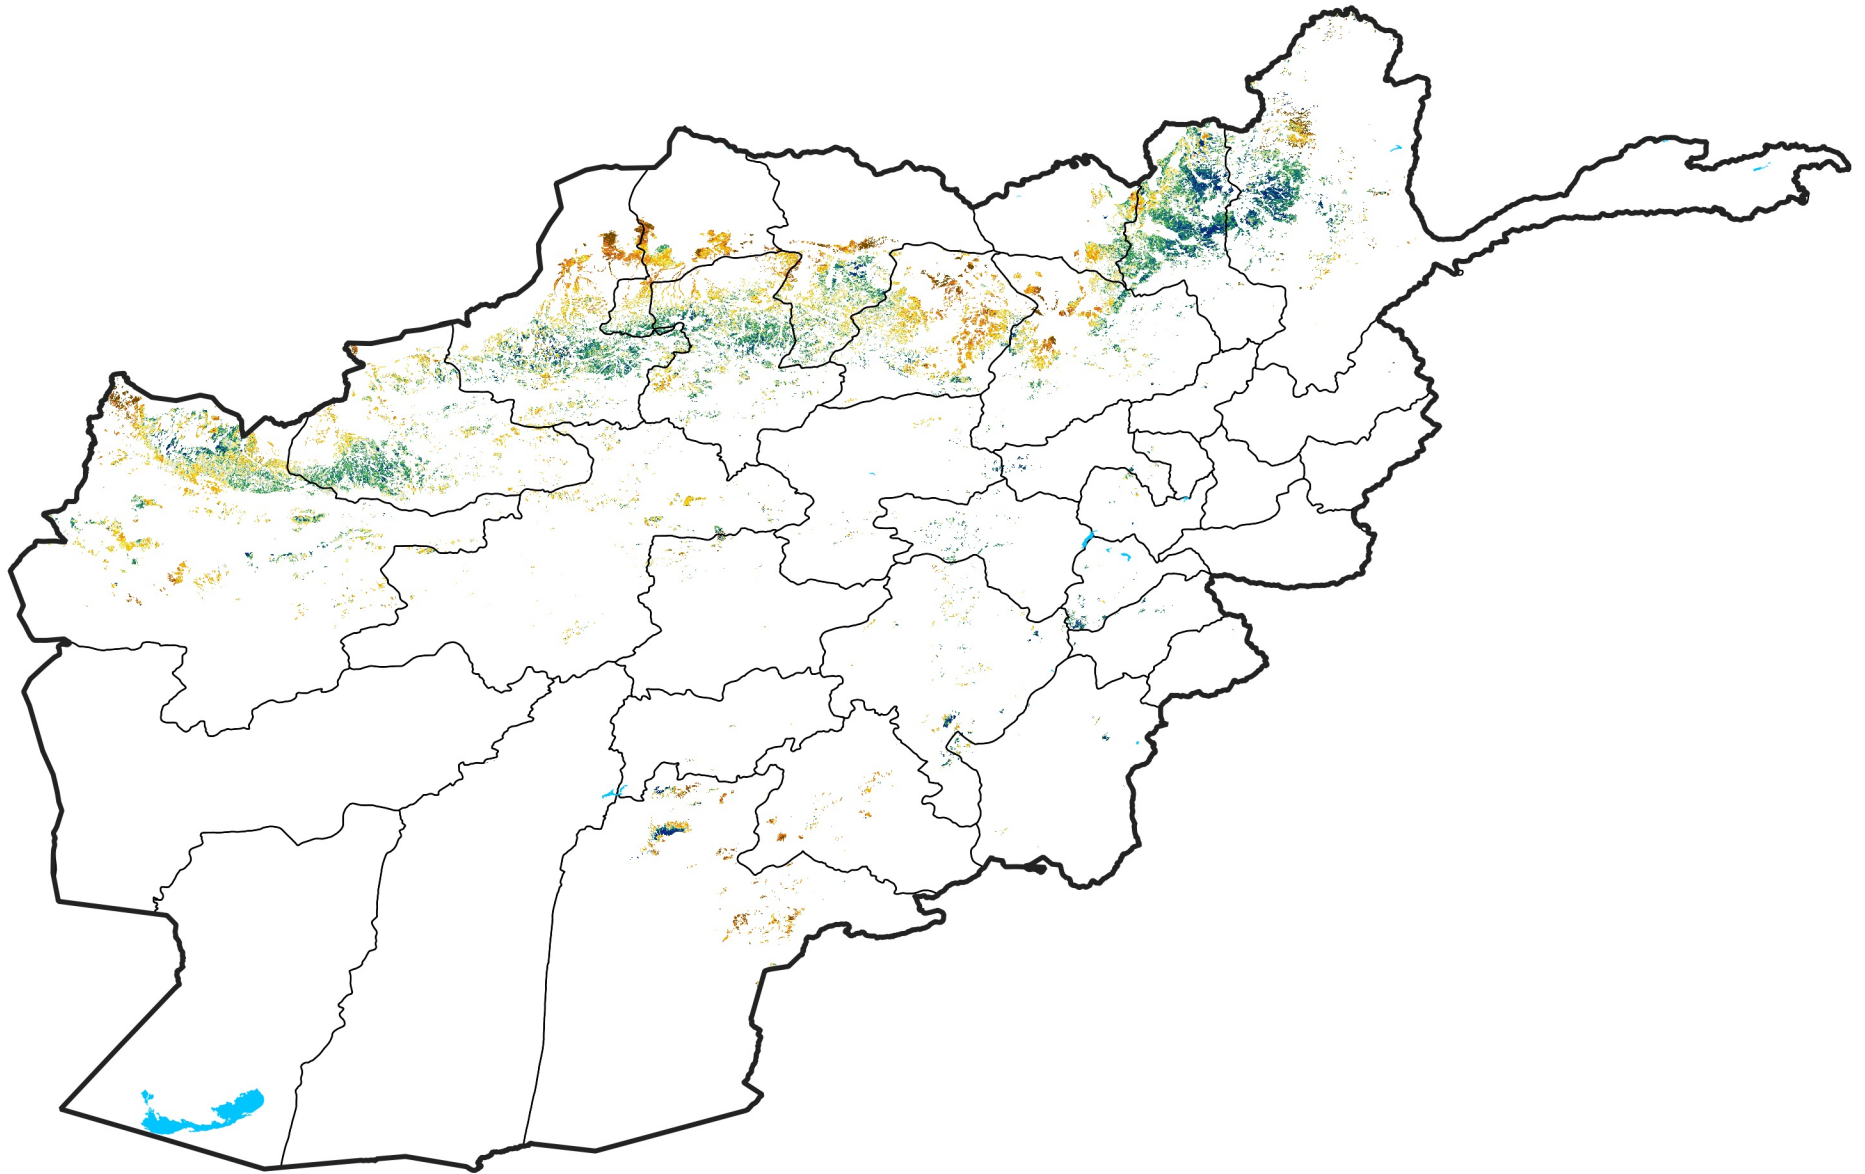

Afghanistan Rainfed Agricultural Areas

Percent of Mean NDVI

2023 / mean (2003 - 2022)

Period 10 / April 01 - 10, 2023

Percent of Normal