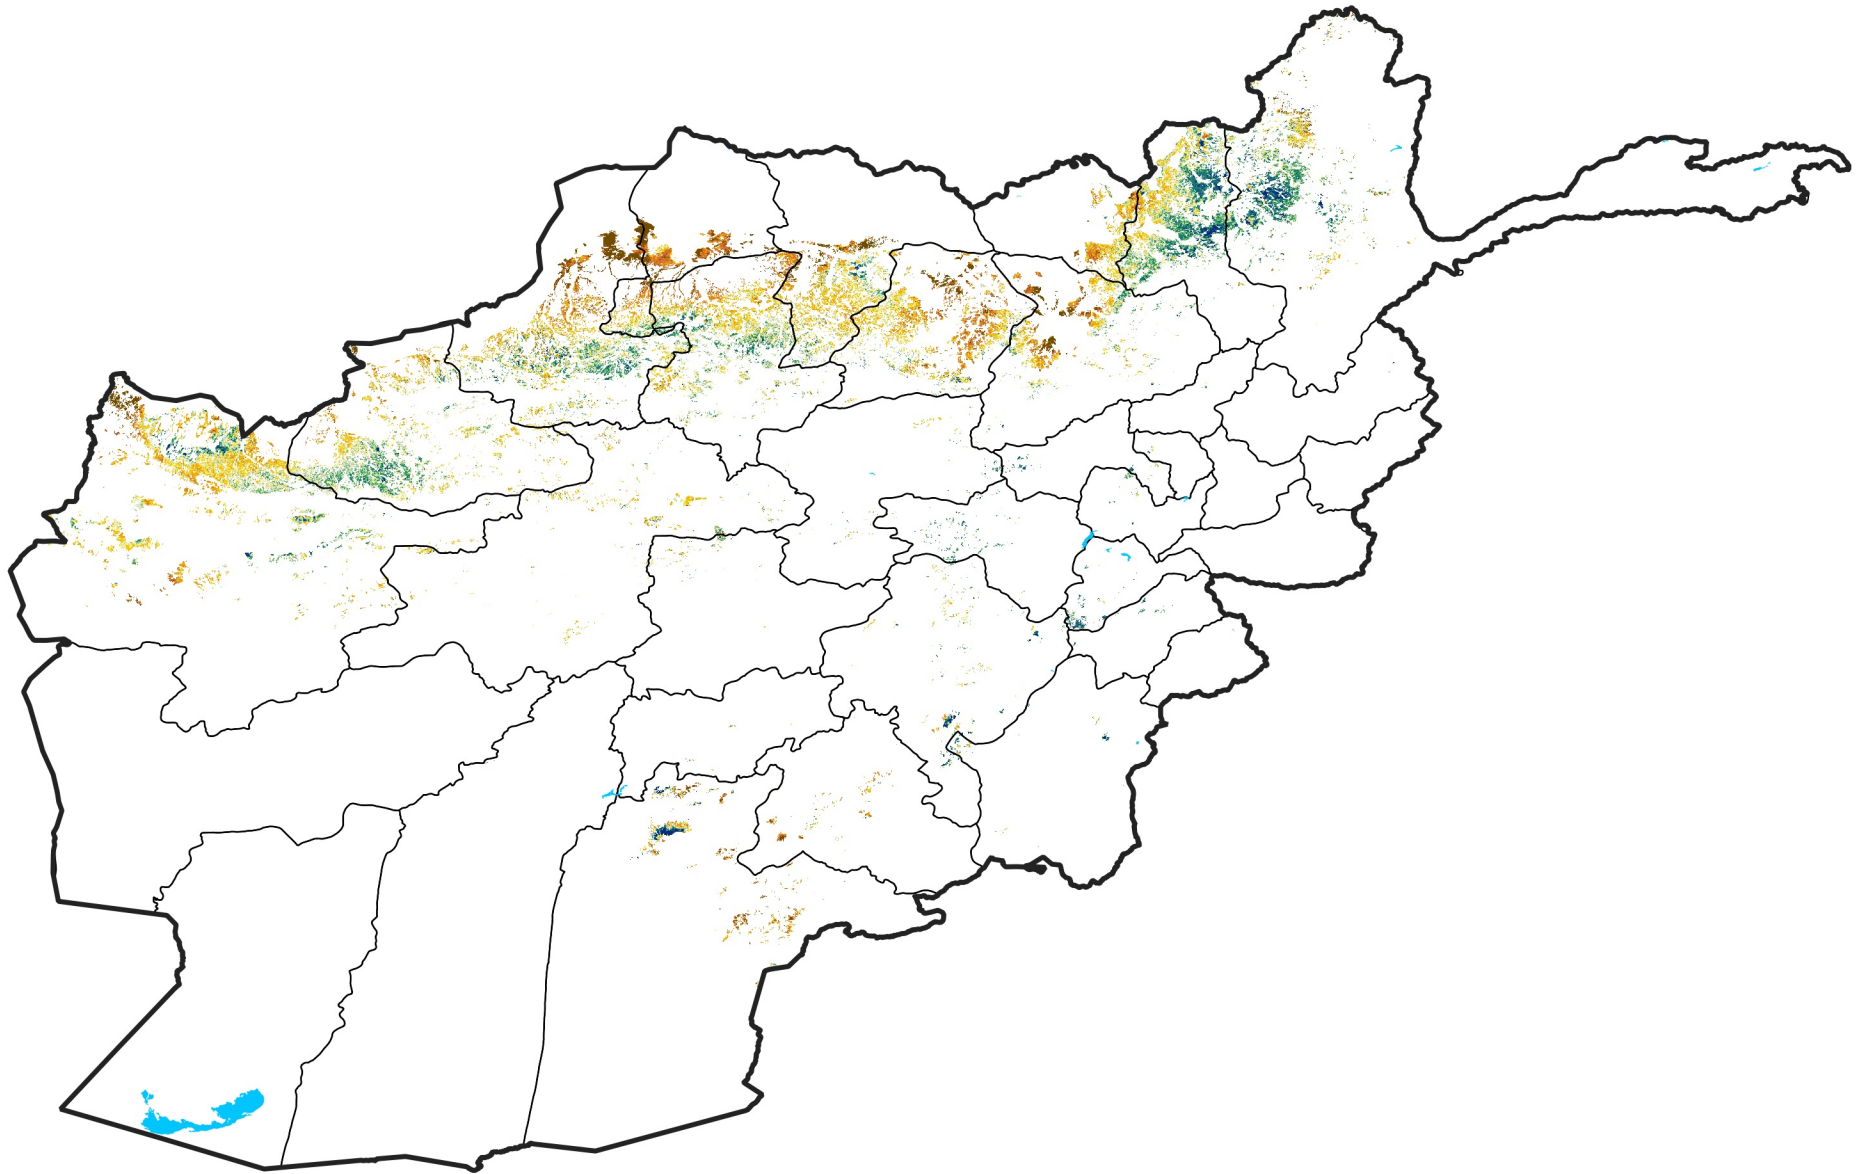

Afghanistan Rainfed Agricultural Areas

Percent of Mean NDVI

2023 / mean (2003 - 2022)

Period 11 / April 11 - 20, 2023

Percent of Normal