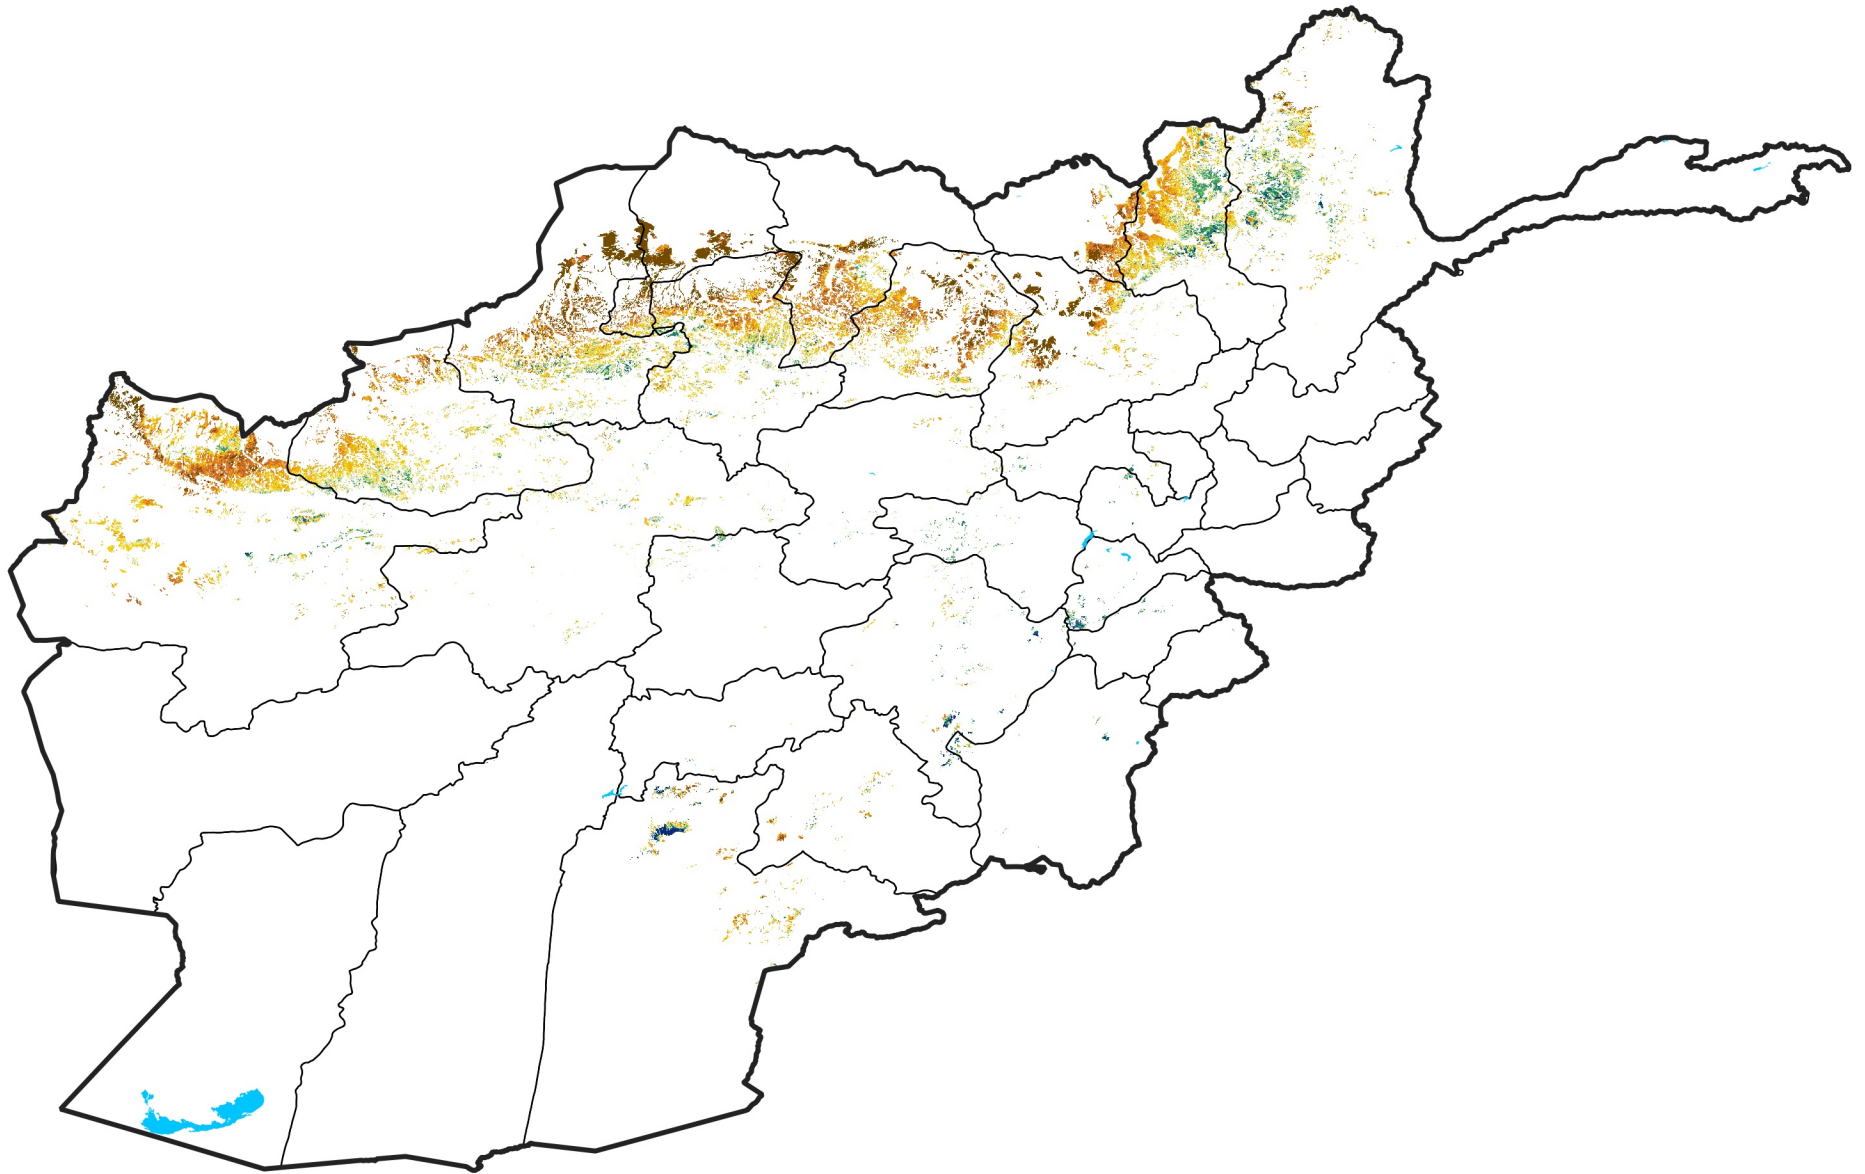

Afghanistan Rainfed Agricultural Areas

Percent of Mean NDVI

2023 / mean (2003 - 2022)

Period 13 / May 01 - 10, 2023

Percent of Normal