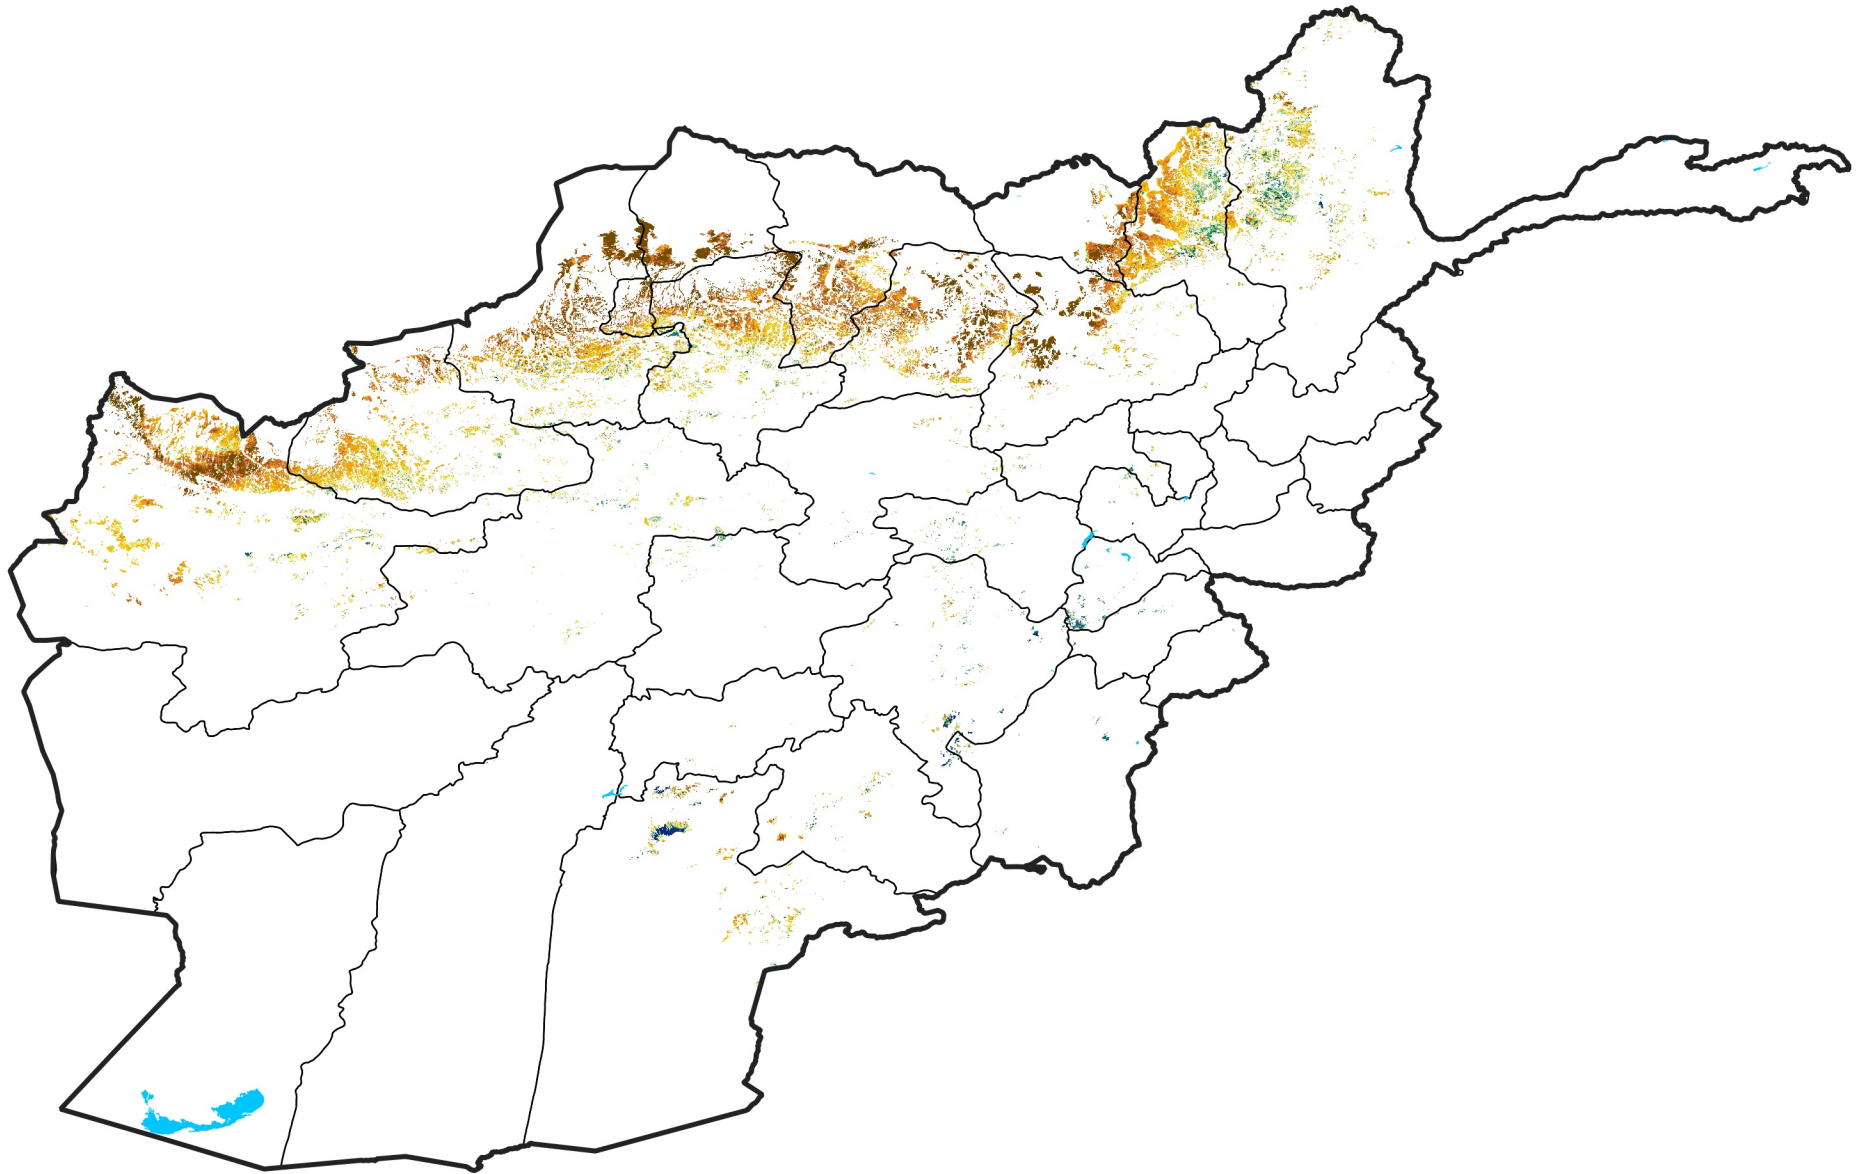

Afghanistan Rainfed Agricultural Areas

Percent of Mean NDVI

2023 / mean (2003 - 2022)

Period 14 / May 11 - 20, 2023

Percent of Normal