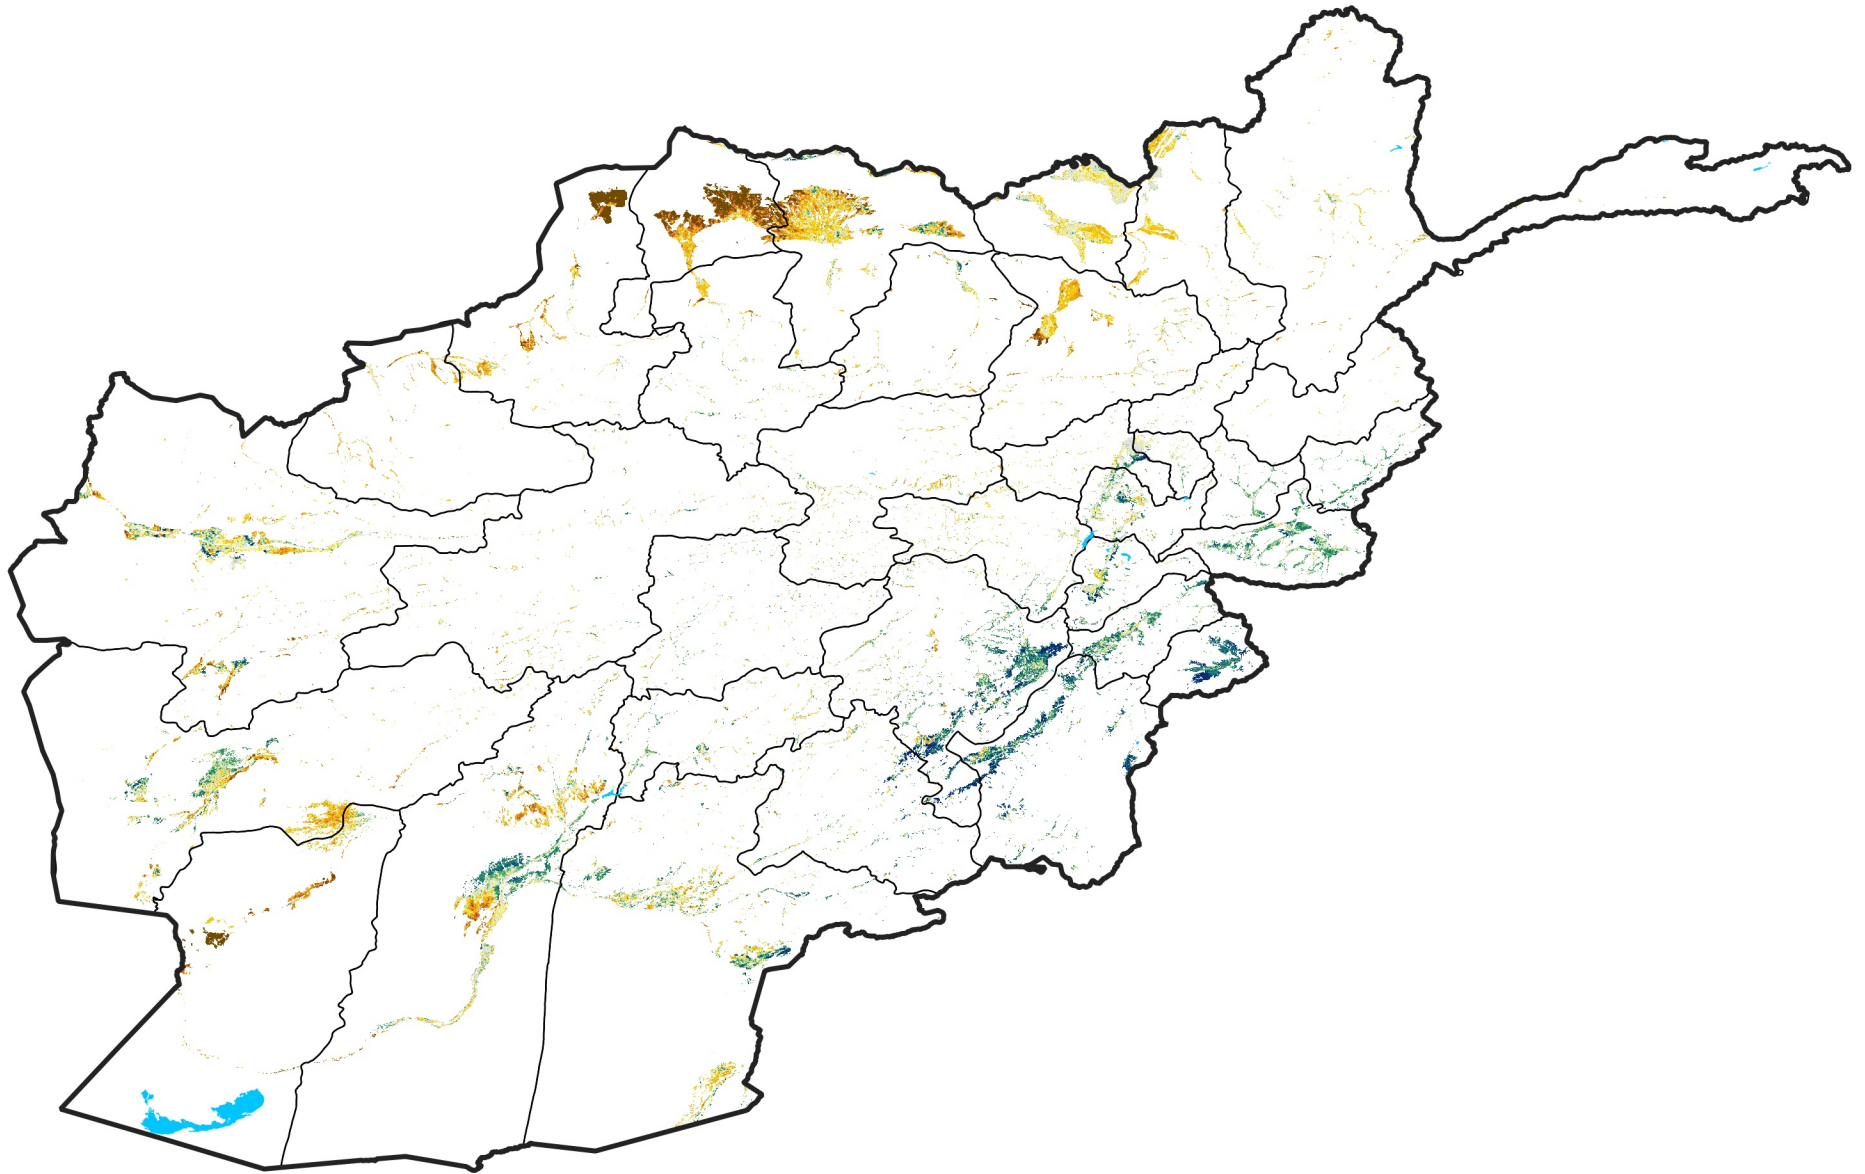

Afghanistan Irrigated Agricultural Areas

Percent of Mean NDVI

2023 / mean (2003 - 2022)

Period 15 / May 21 - 31, 2023

Percent of Normal