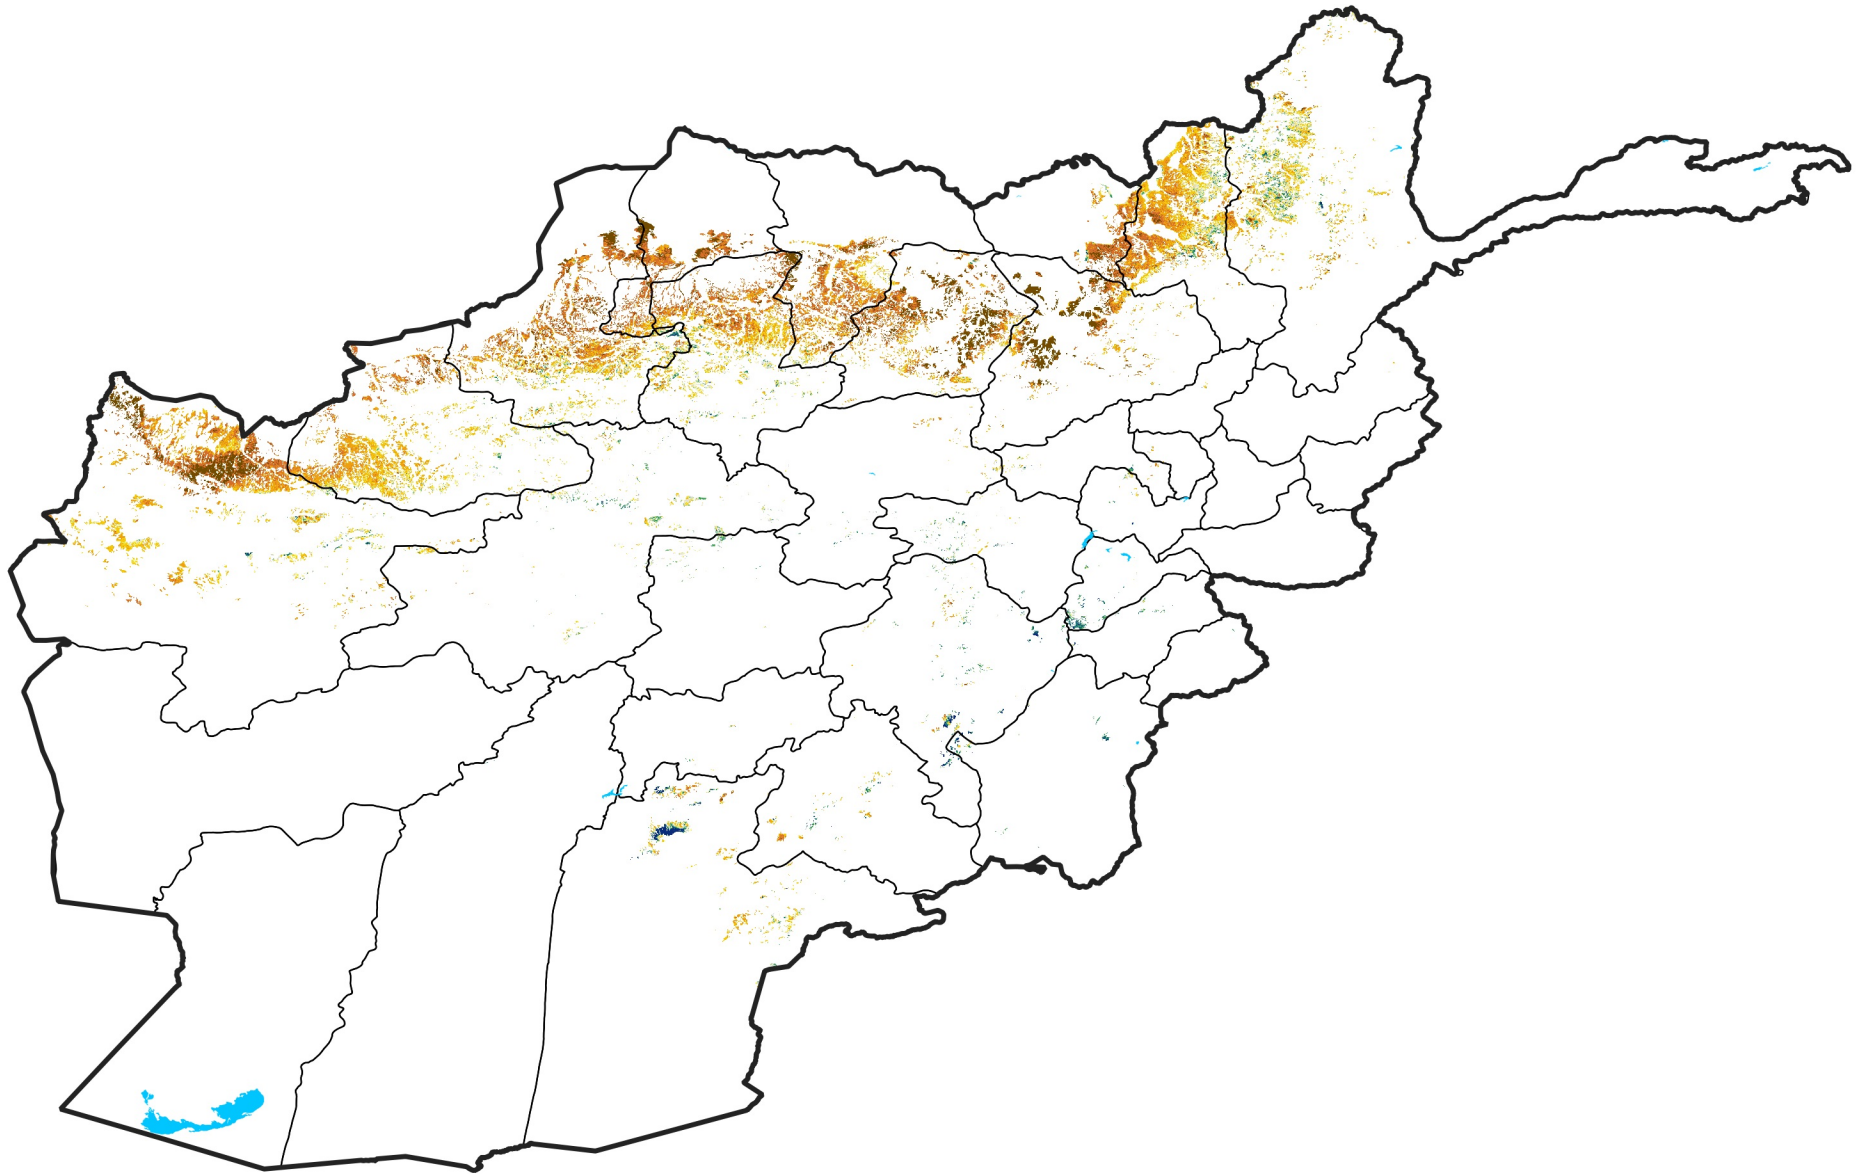

Afghanistan Rainfed Agricultural Areas

Percent of Mean NDVI

2023 / mean (2003 - 2022)

Period 15 / May 21 - 31, 2023

Percent of Normal