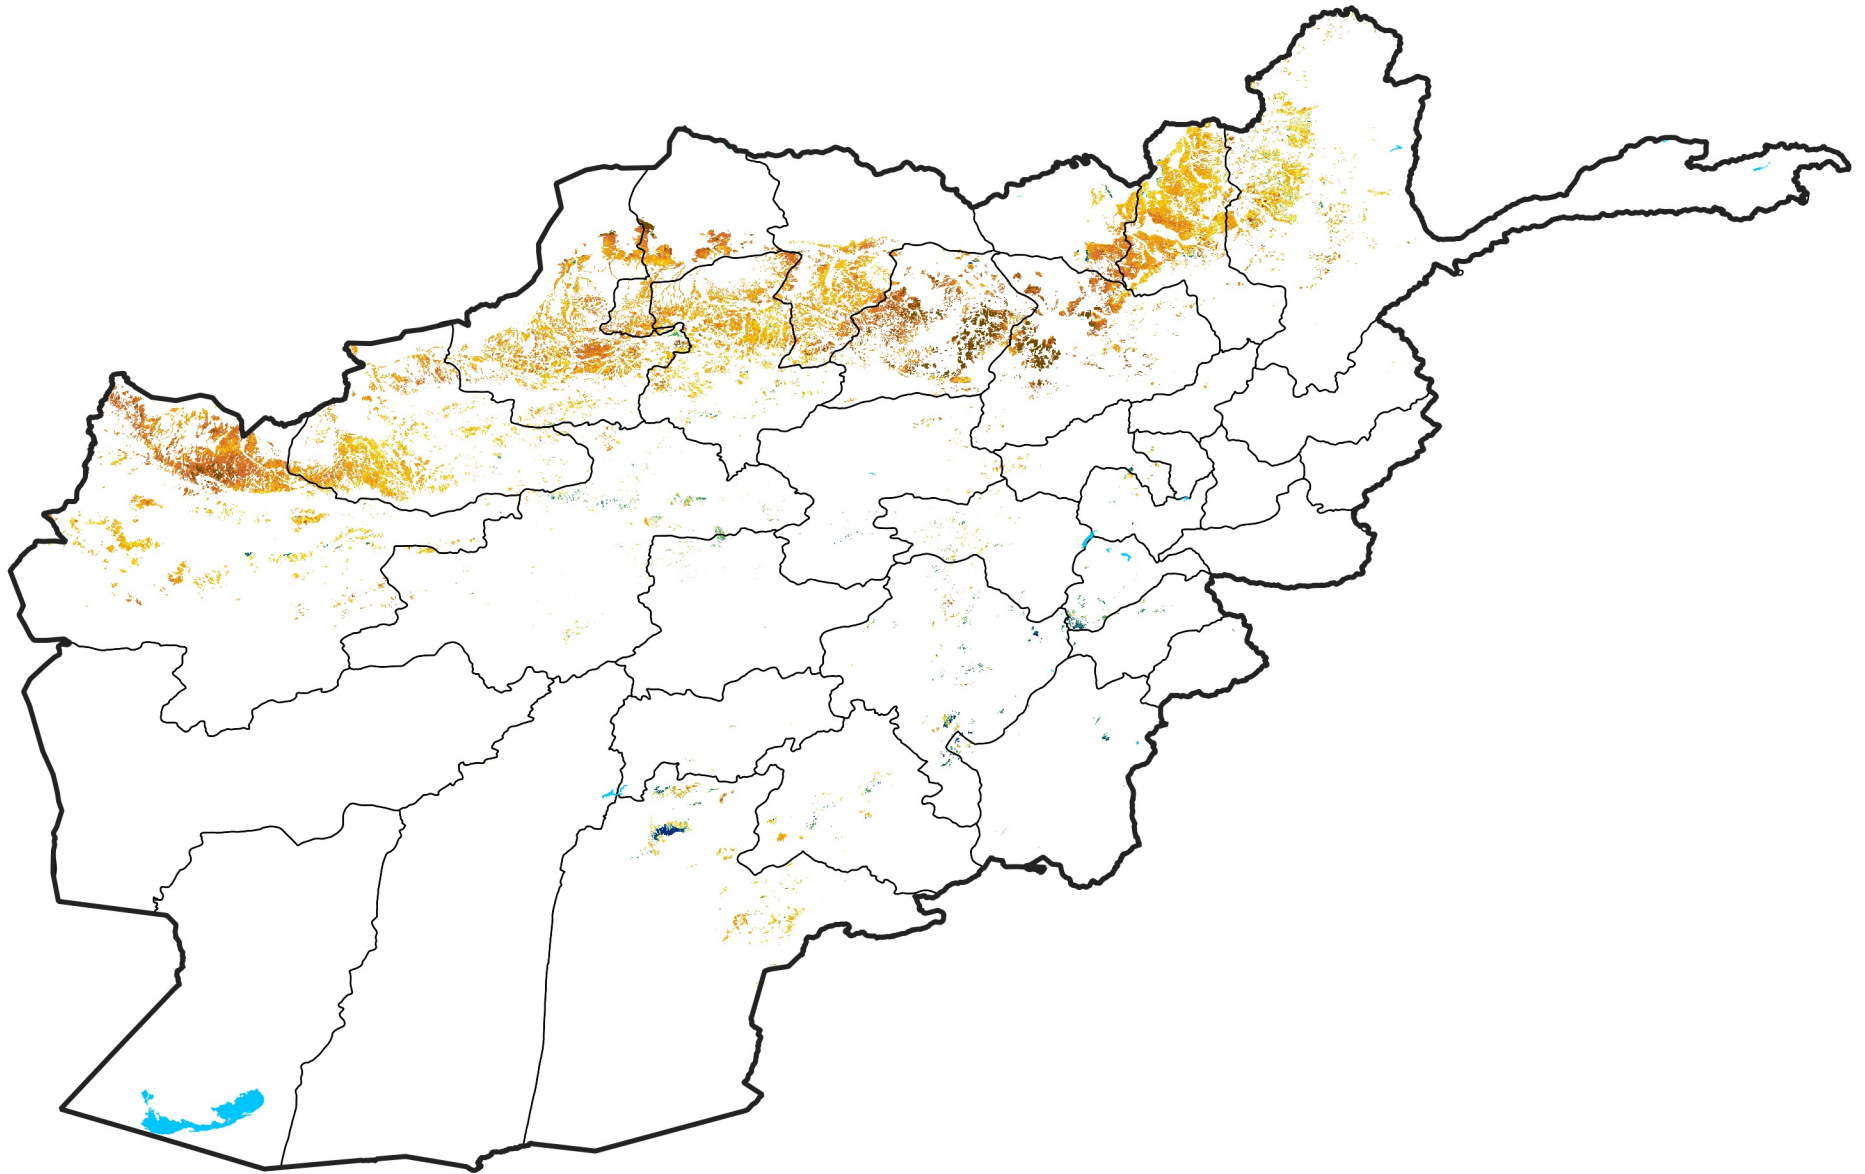

Afghanistan Rainfed Agricultural Areas

Percent of Mean NDVI

2023 / mean (2003 - 2022)

Period 17 / June 11 - 20, 2023

Percent of Normal