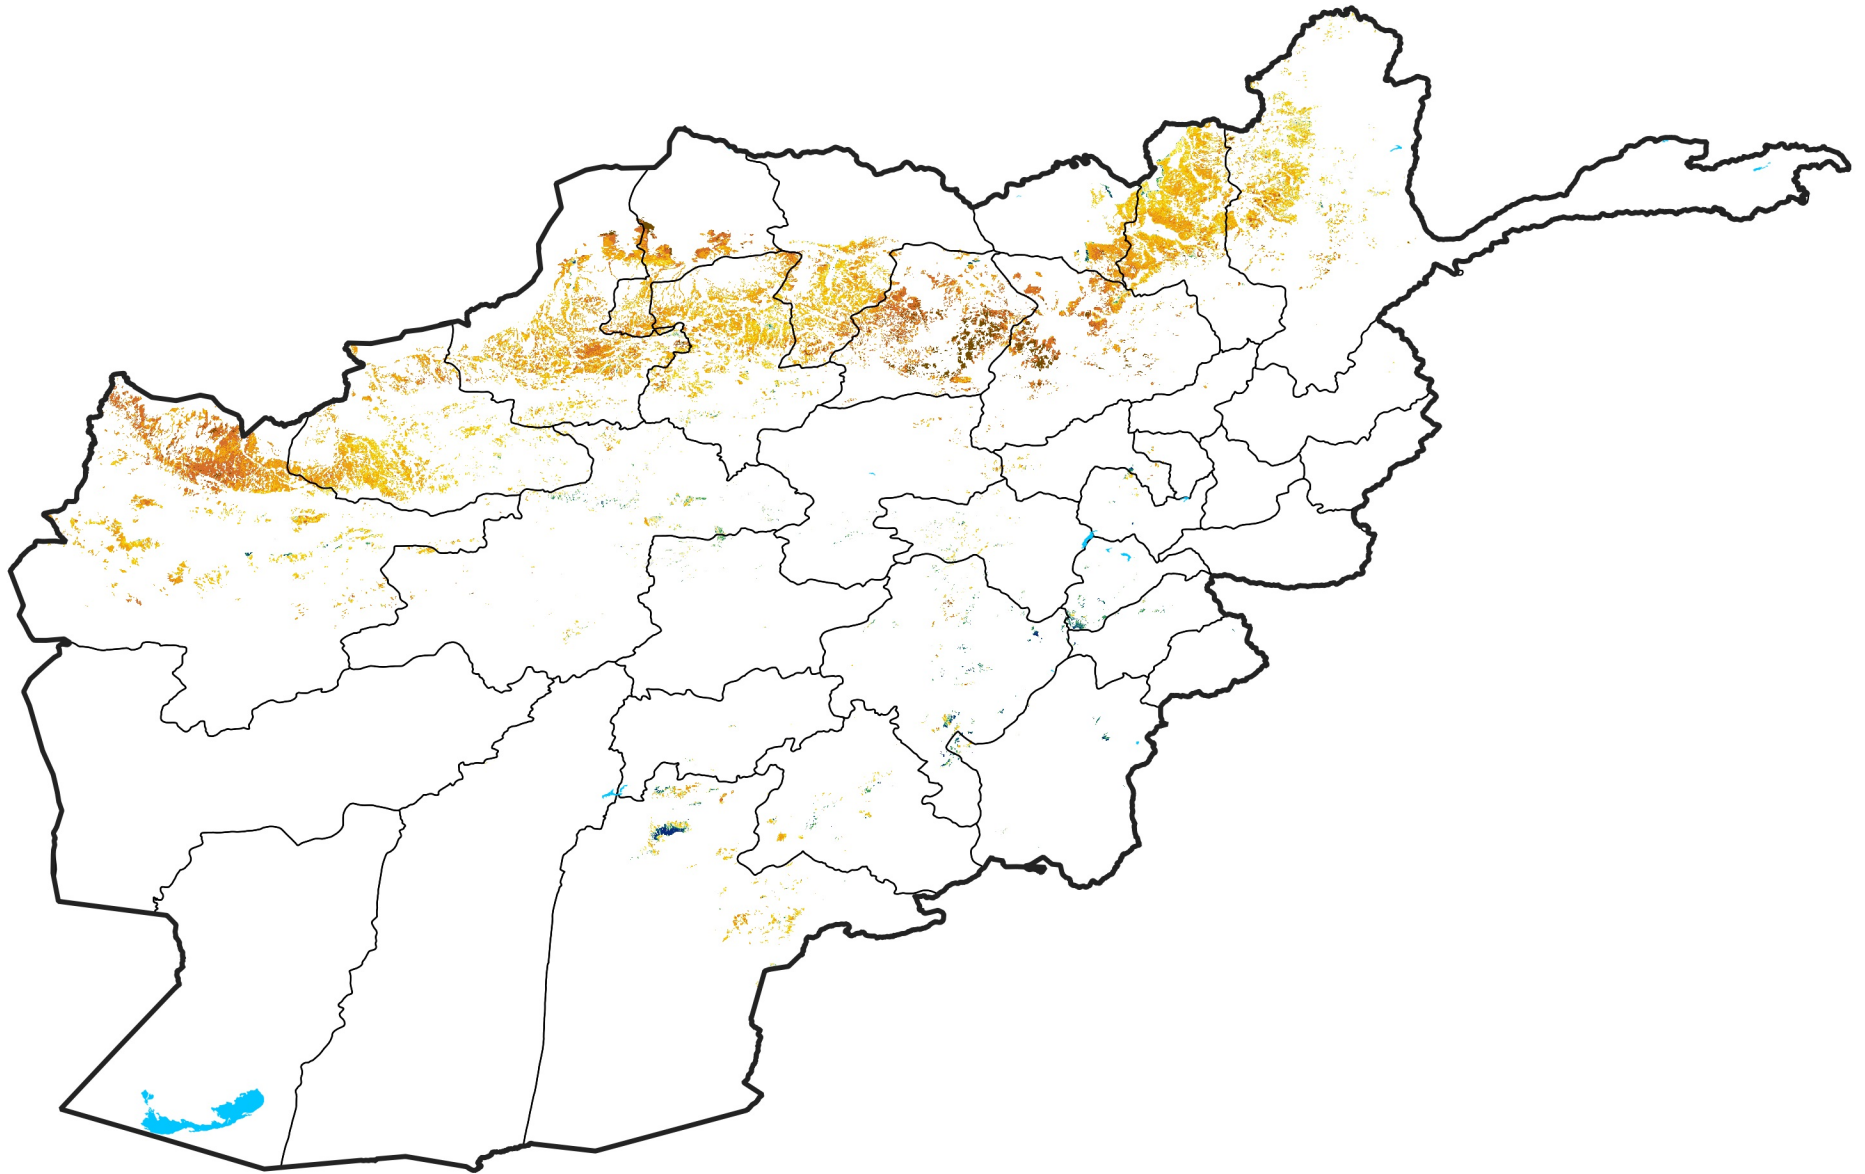

Afghanistan Rainfed Agricultural Areas

Percent of Mean NDVI

2023 / mean (2003 - 2022)

Period 18 / June 21 - 30, 2023

Percent of Normal