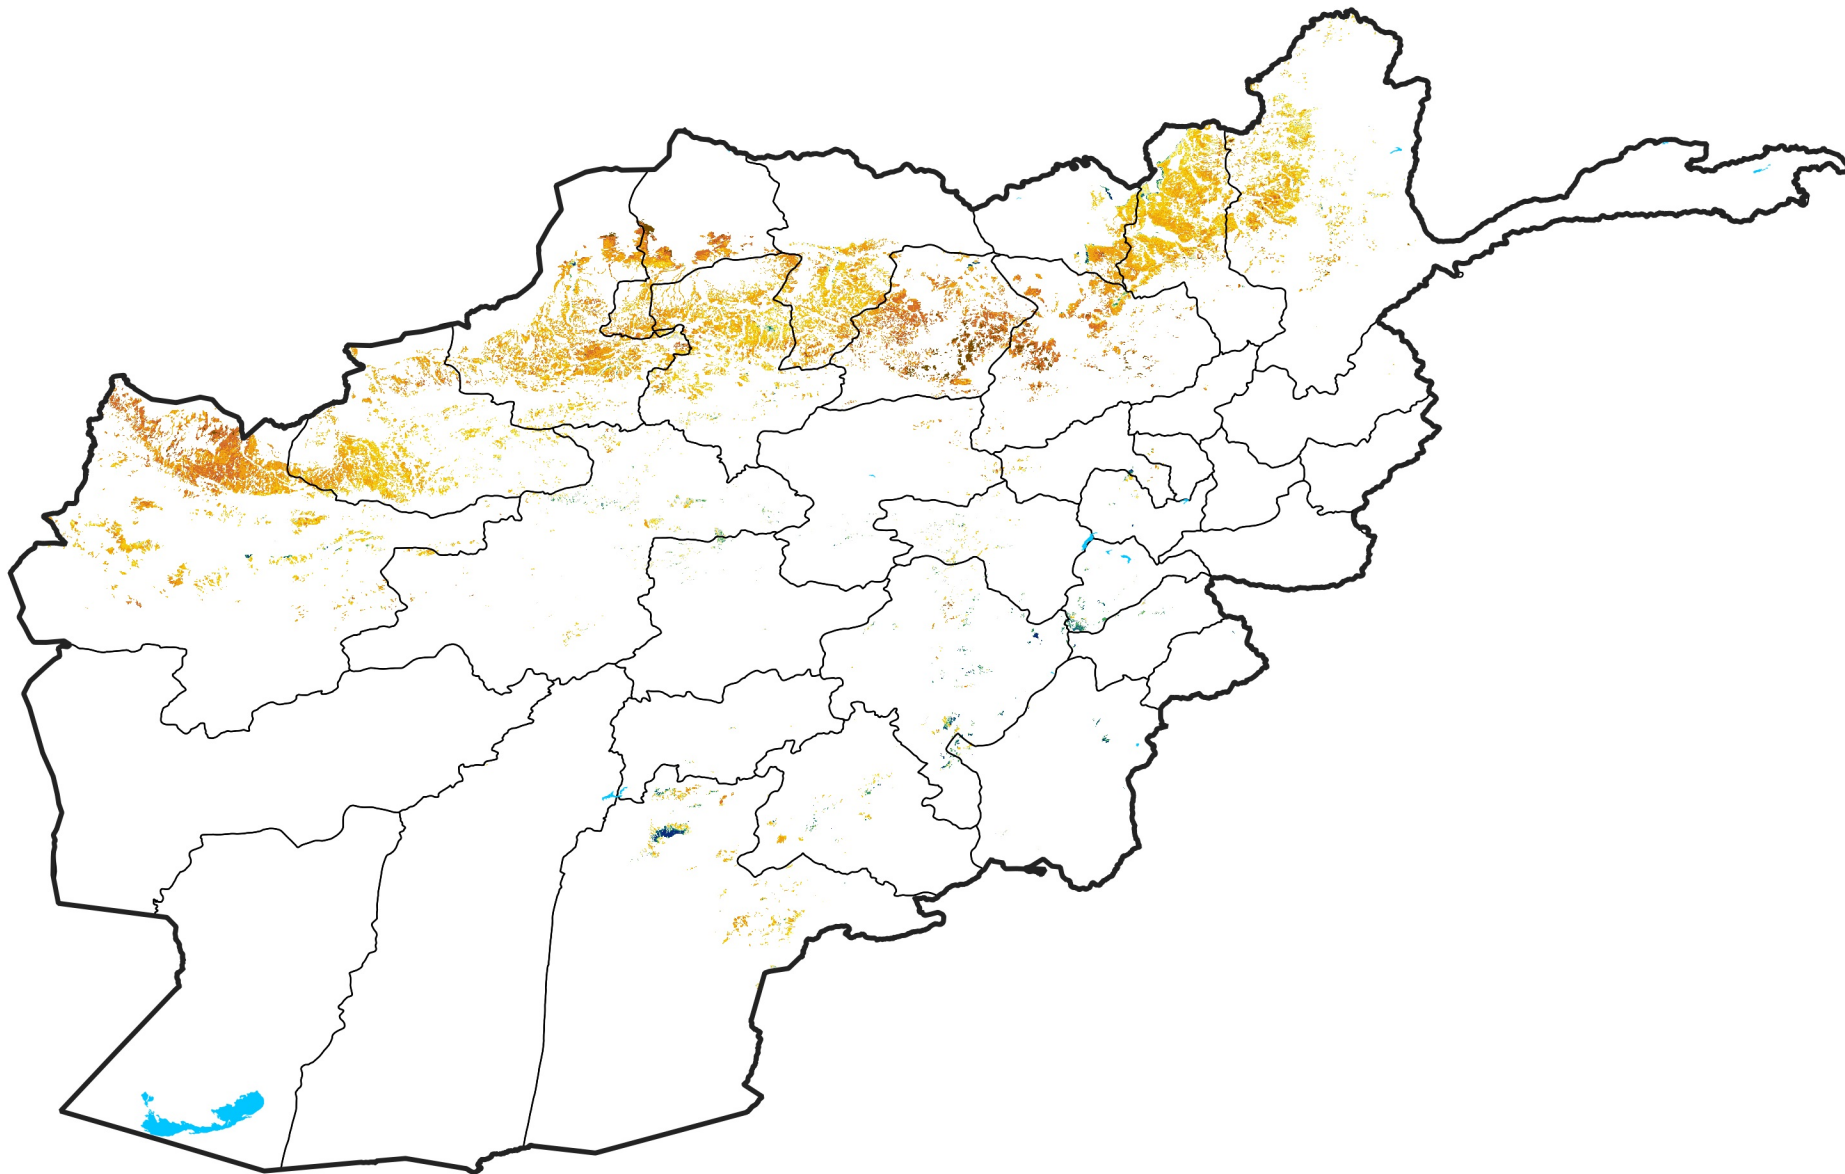

Afghanistan Rainfed Agricultural Areas

Percent of Mean NDVI

2023 / mean (2003 - 2022)

Period 19 / July 01 - 10, 2023

Percent of Normal