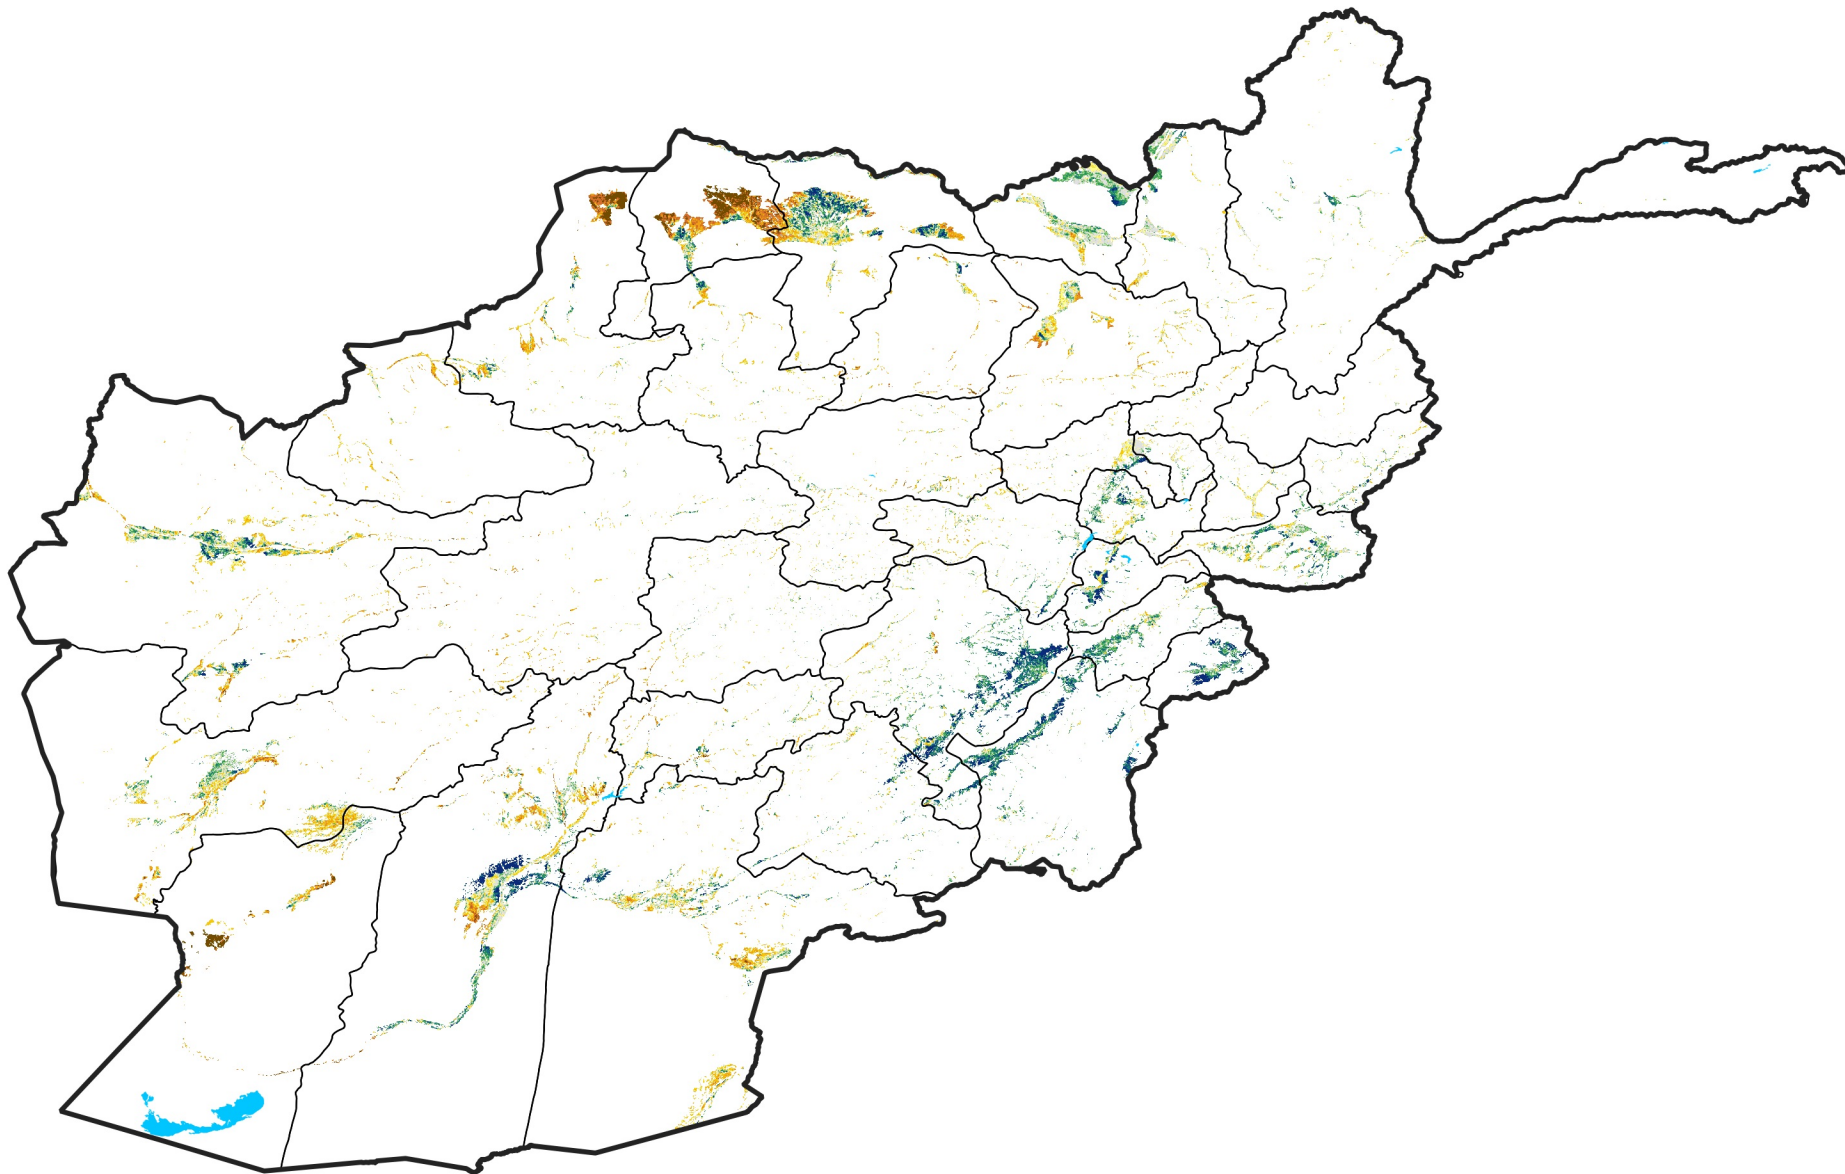

Afghanistan Irrigated Agricultural Areas

Percent of Mean NDVI

2023 / mean (2003 - 2022)

Period 21 / July 21 - 31, 2023

Percent of Normal