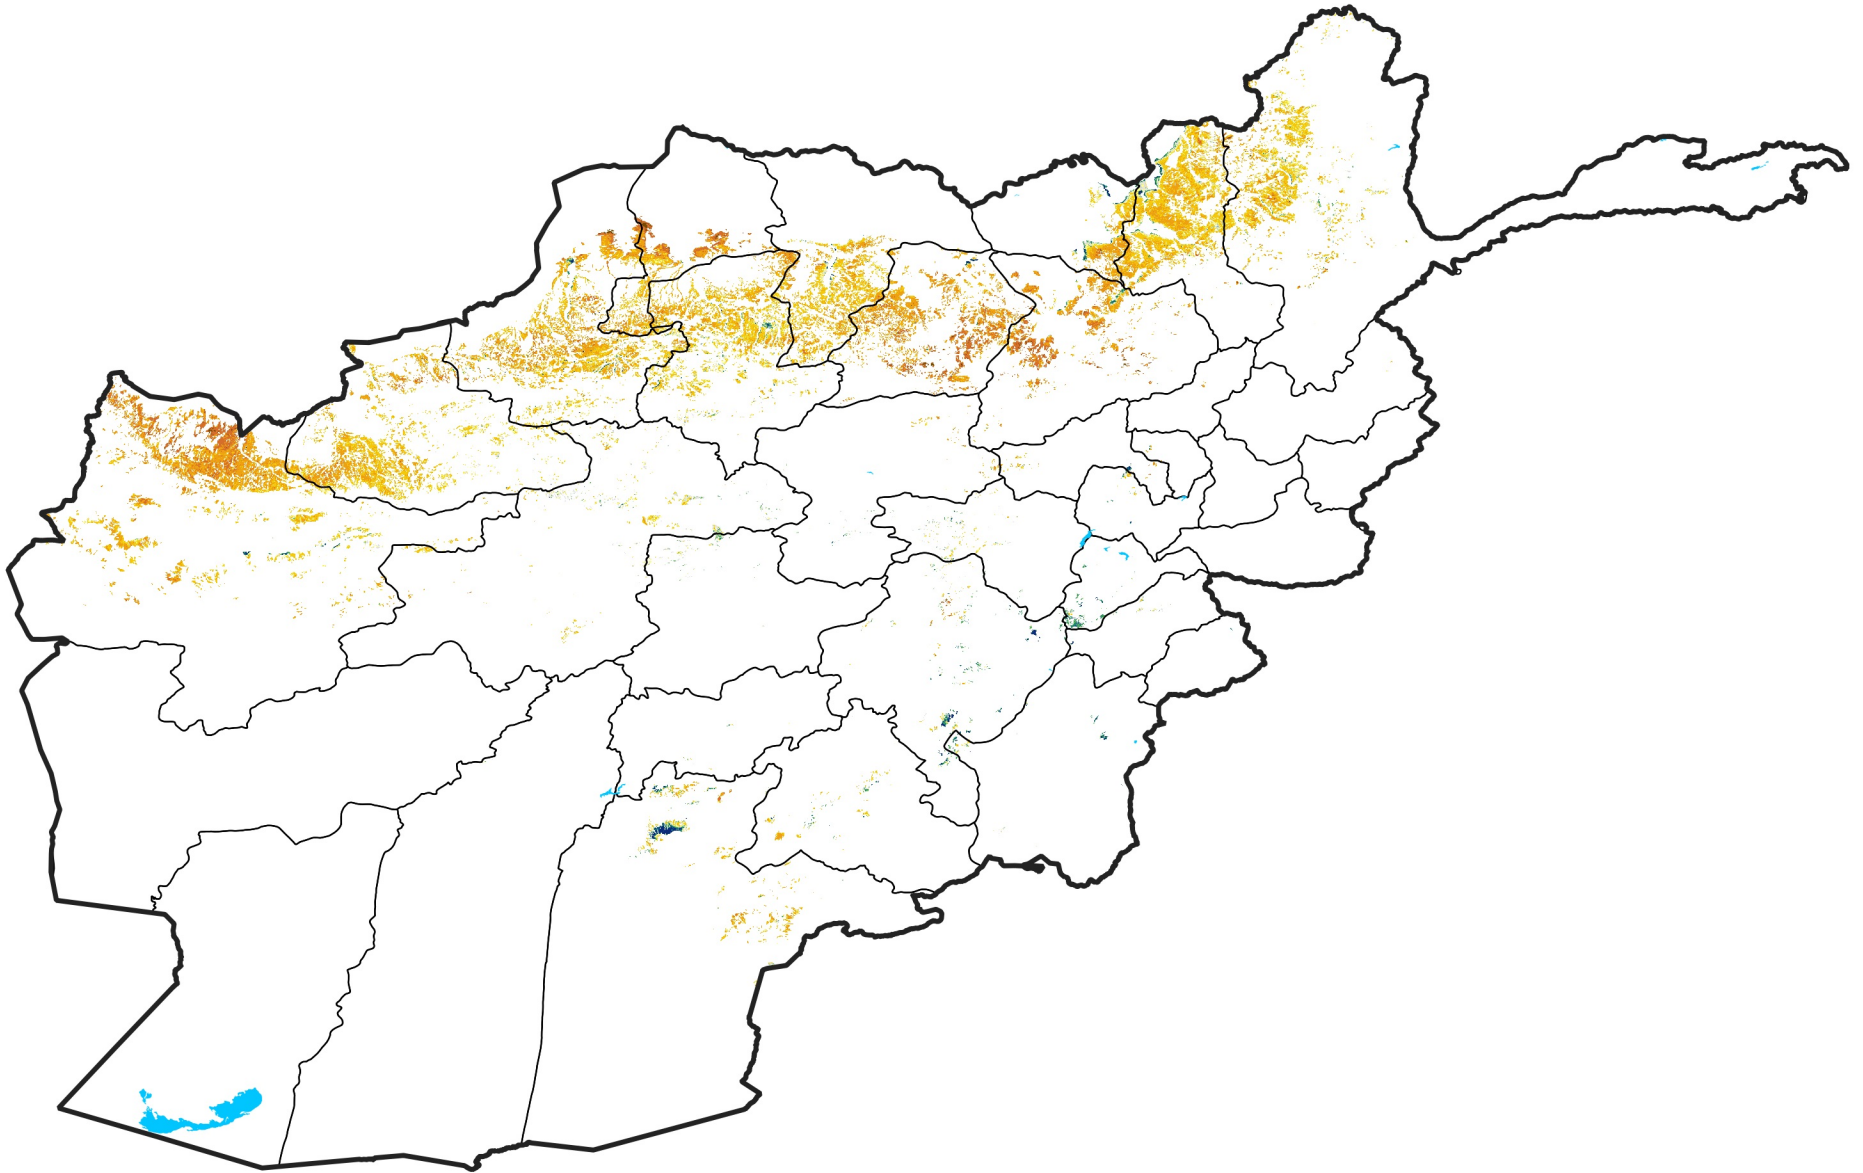

Afghanistan Rainfed Agricultural Areas

Percent of Mean NDVI

2023 / mean (2003 - 2022)

Period 21 / July 21 - 31, 2023

Percent of Normal