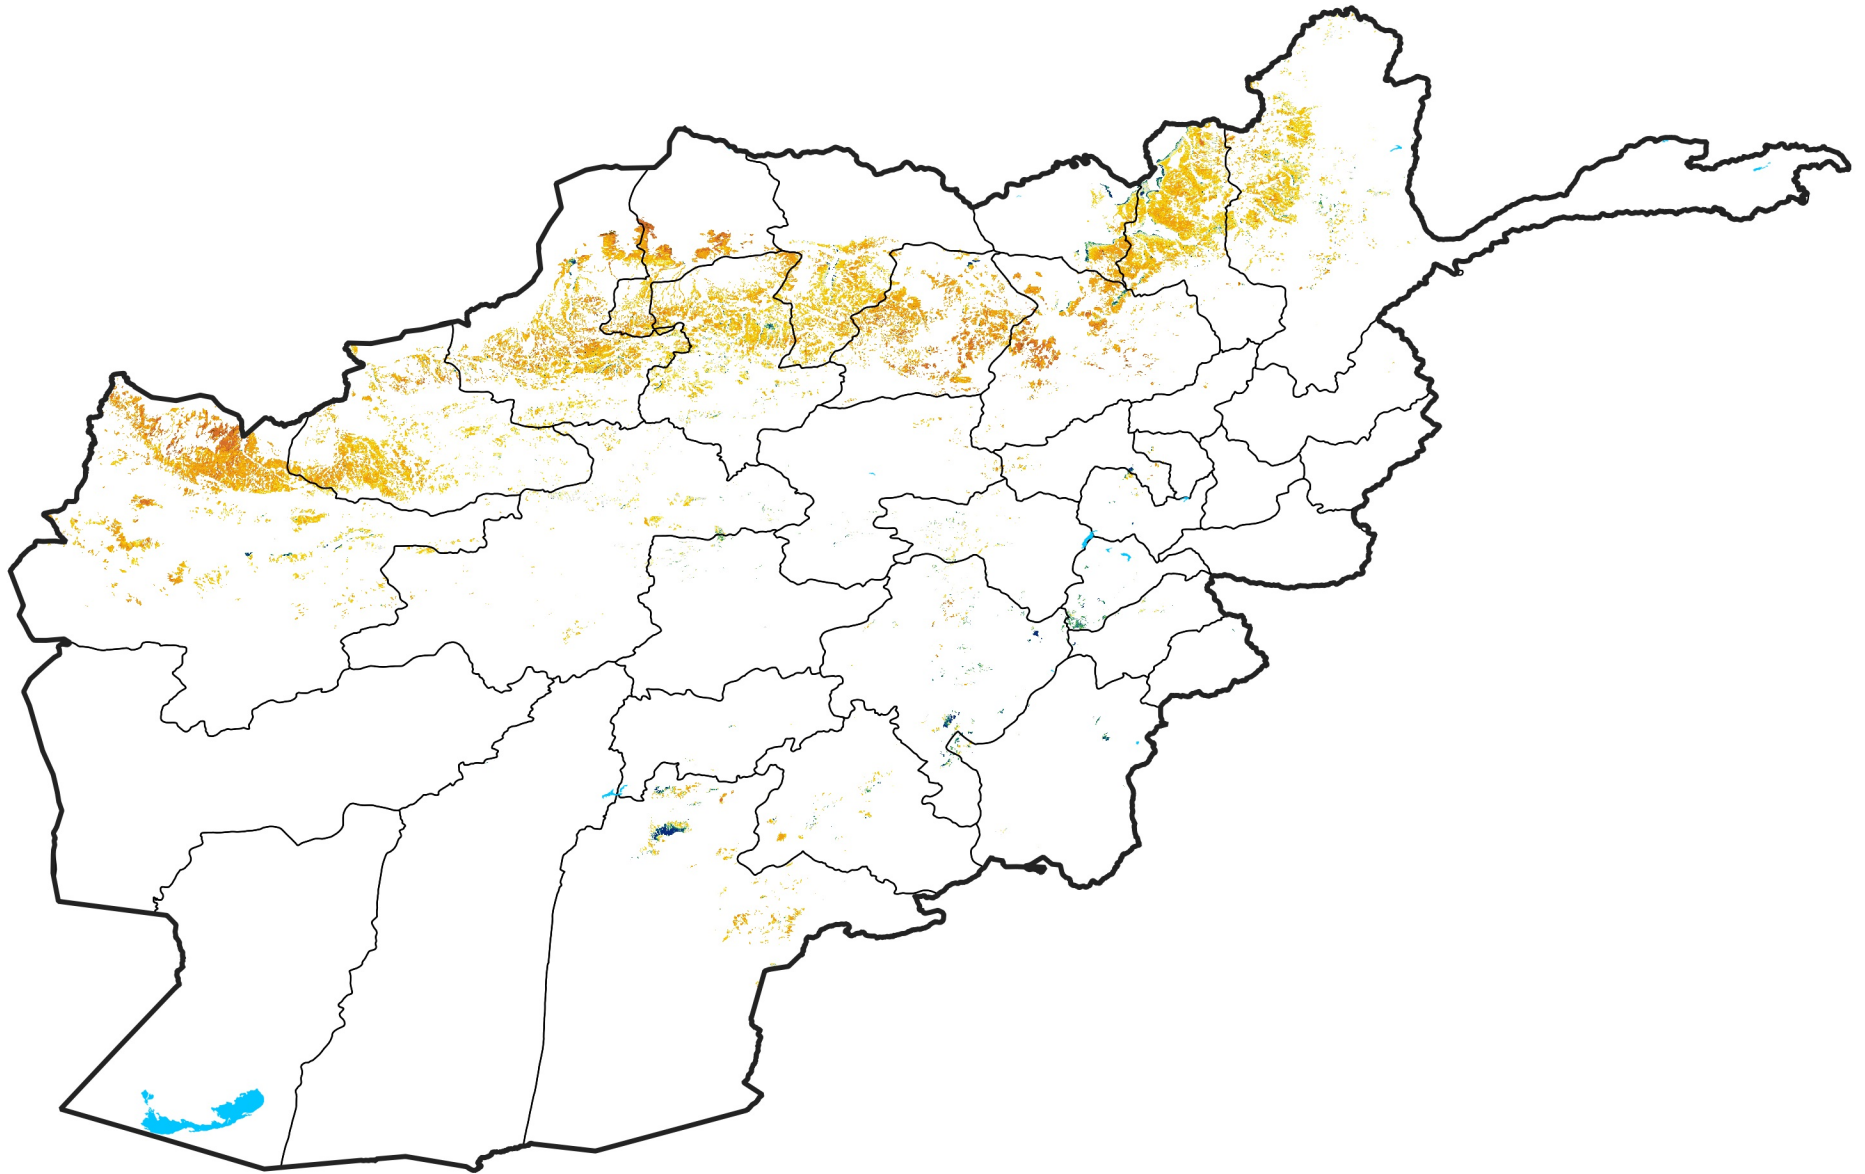

Afghanistan Rainfed Agricultural Areas

Percent of Mean NDVI

2023 / mean (2003 - 2022)

Period 22 / August 01 - 10, 2023

Percent of Normal