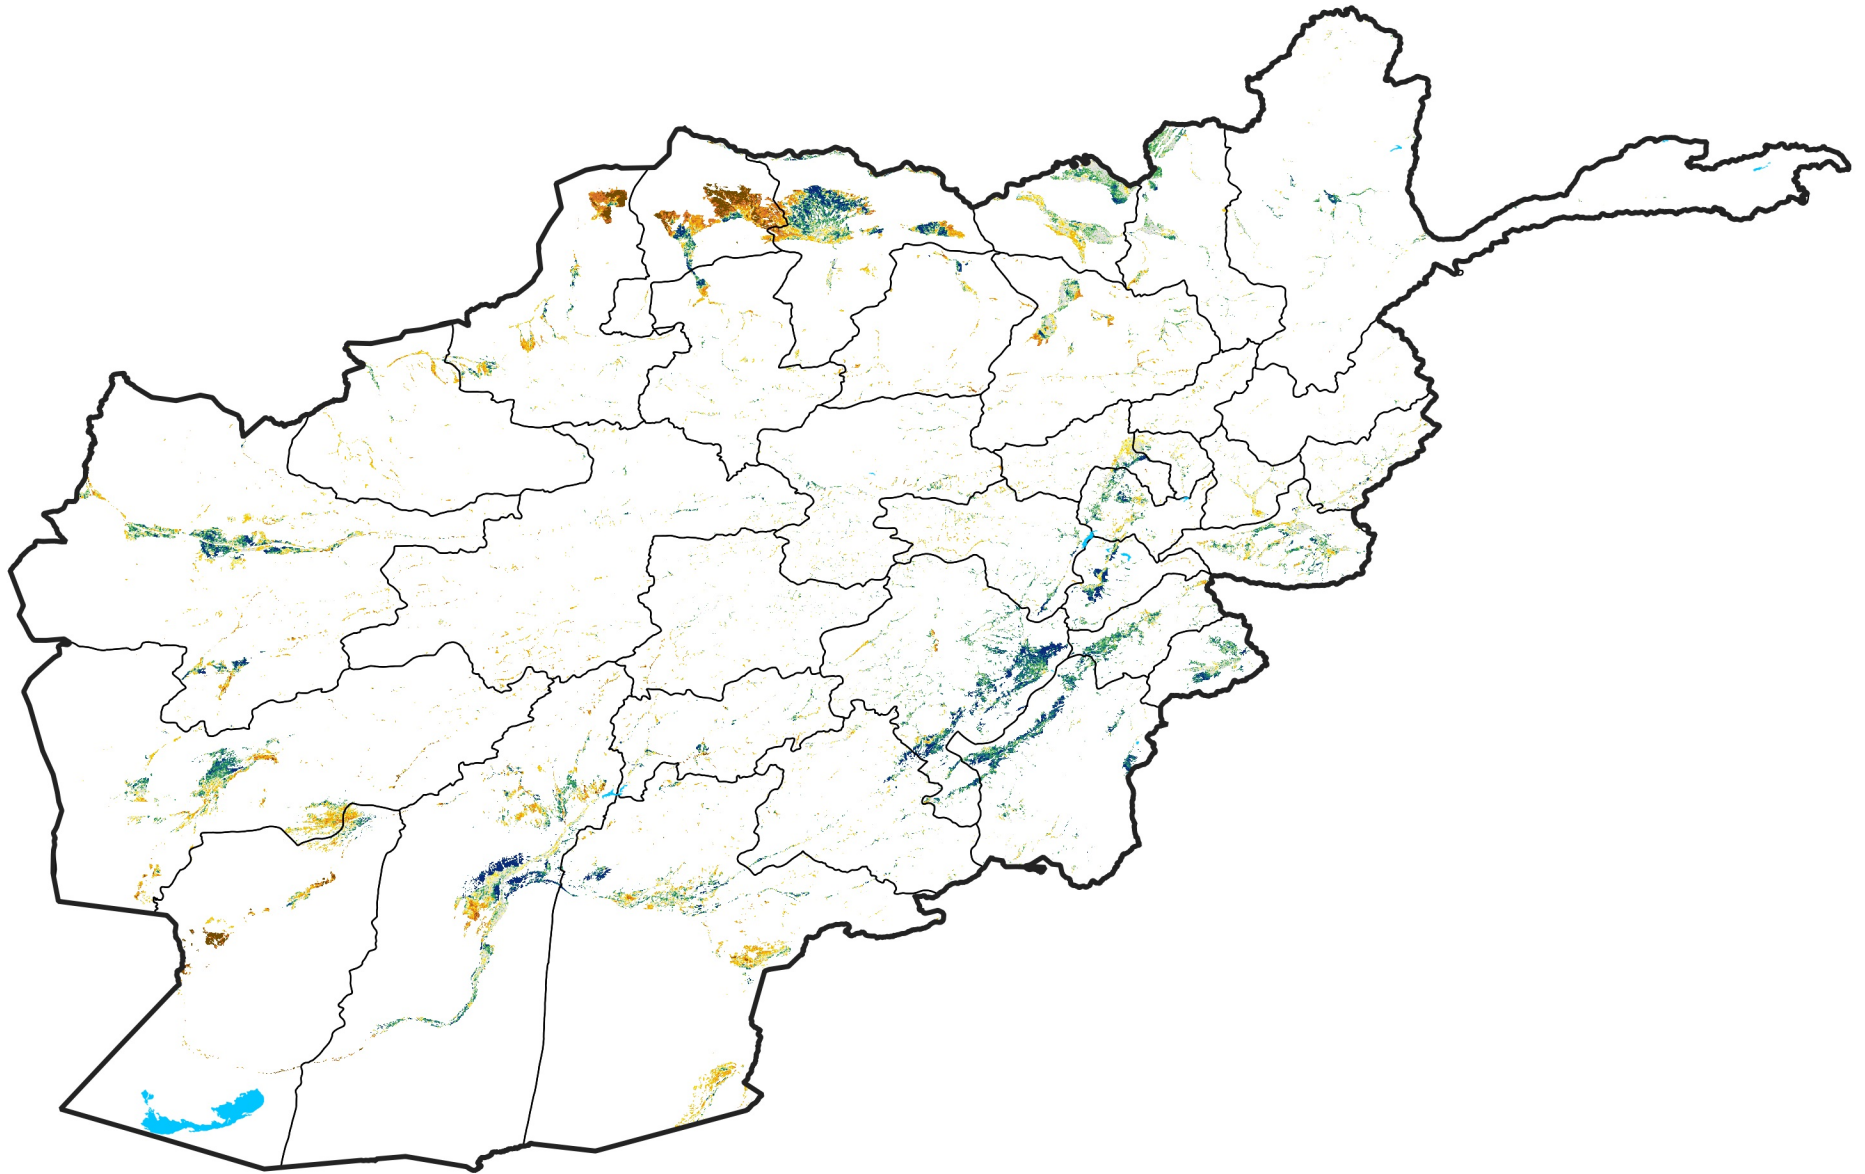

Afghanistan Irrigated Agricultural Areas

Percent of Mean NDVI

2023 / mean (2003 - 2022)

Period 23 / August 11 - 20, 2023

Percent of Normal