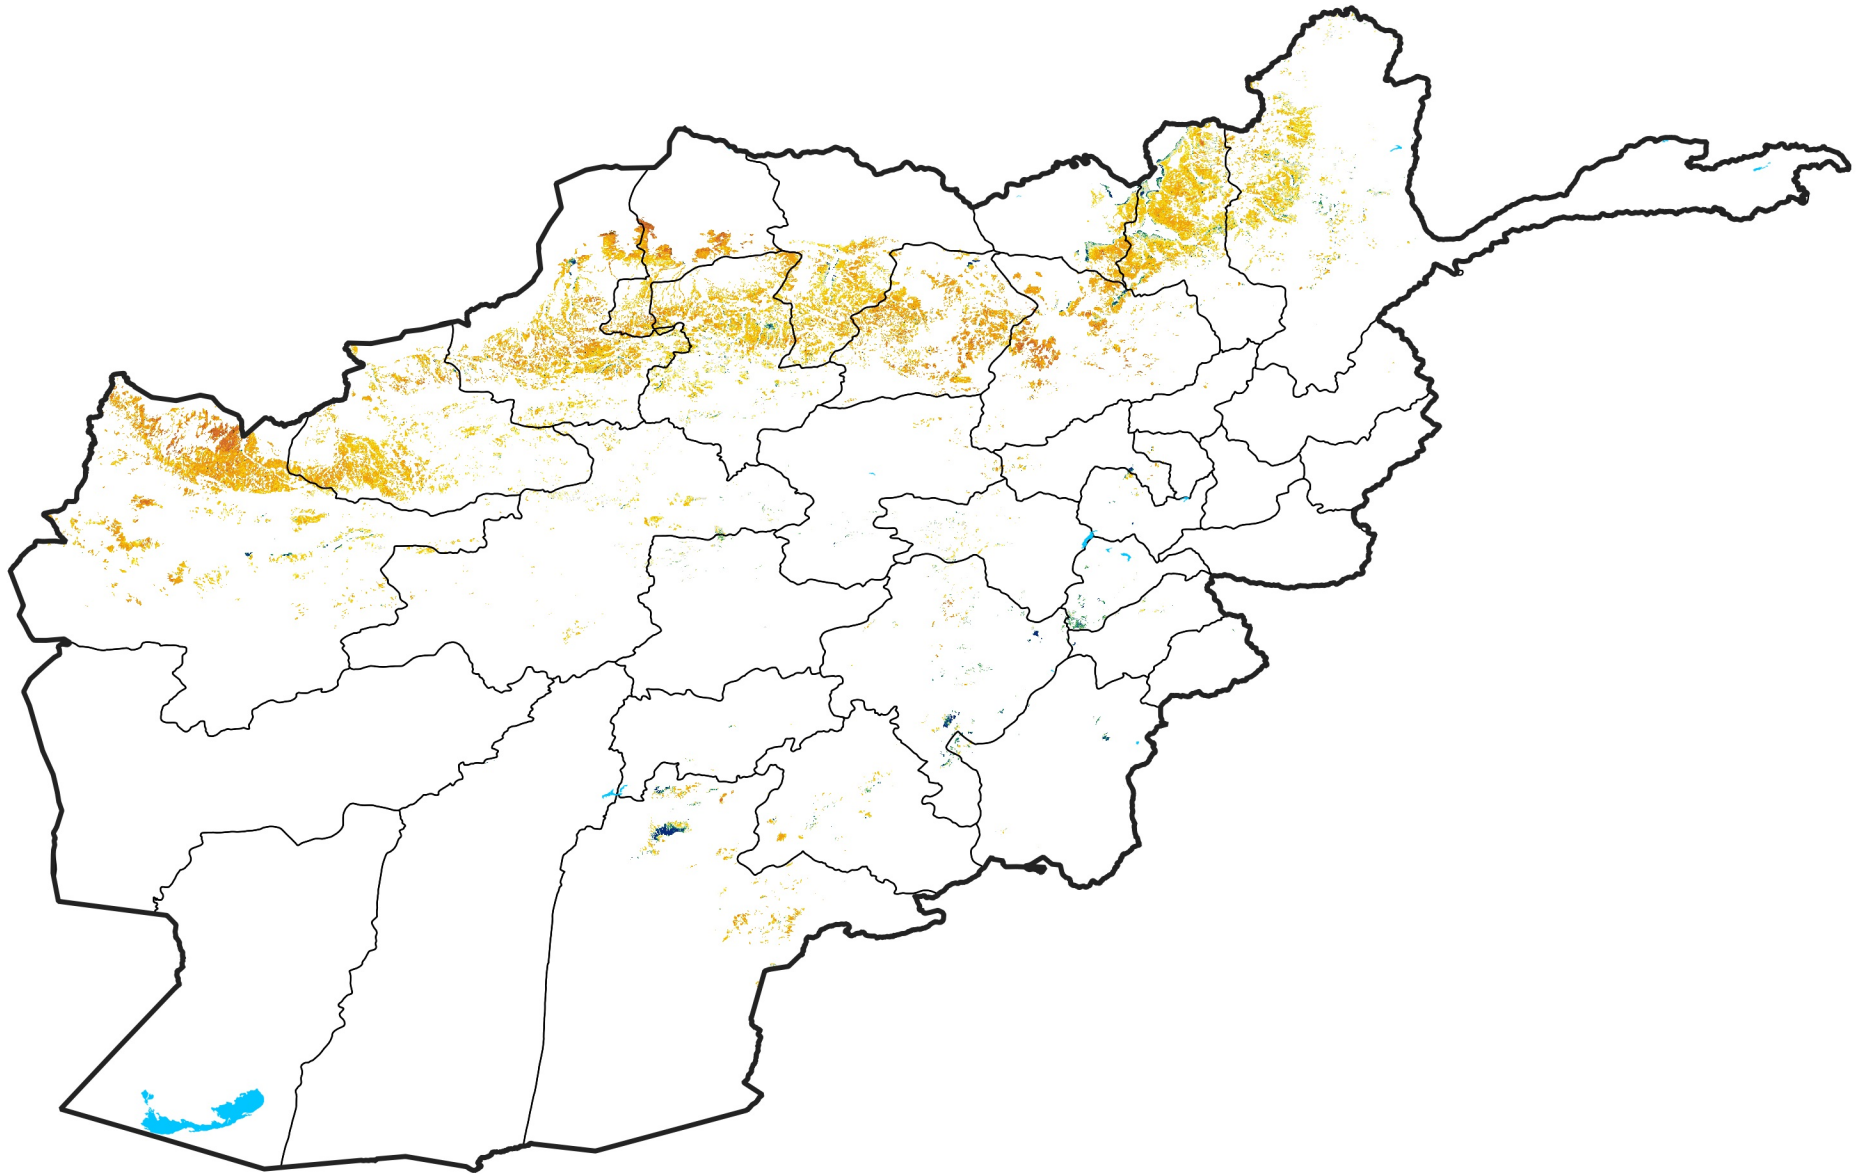

Afghanistan Rainfed Agricultural Areas

Percent of Mean NDVI

2023 / mean (2003 - 2022)

Period 23 / August 11 - 20, 2023

Percent of Normal