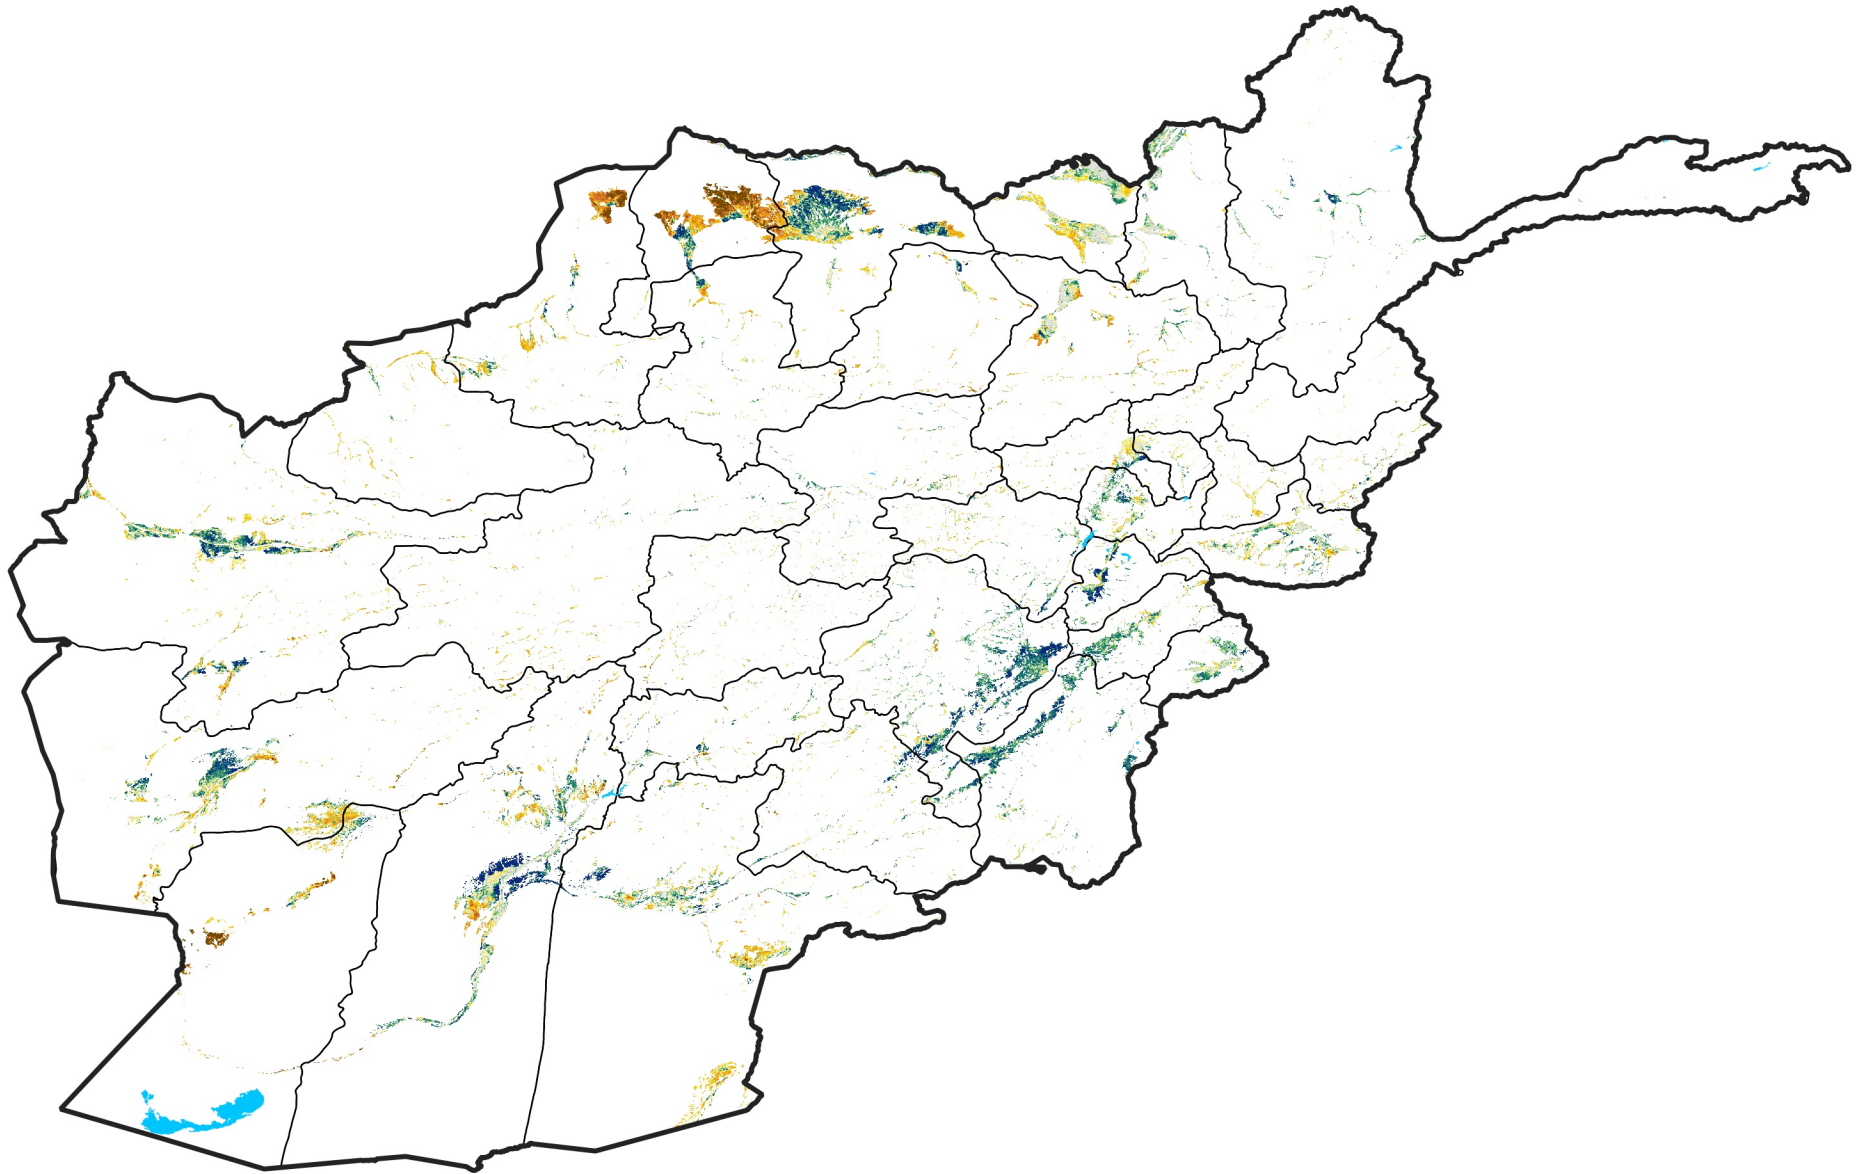

Afghanistan Irrigated Agricultural Areas

Percent of Mean NDVI

2023 / mean (2003 - 2022)

Period 24 / August 21 - 31, 2023

Percent of Normal