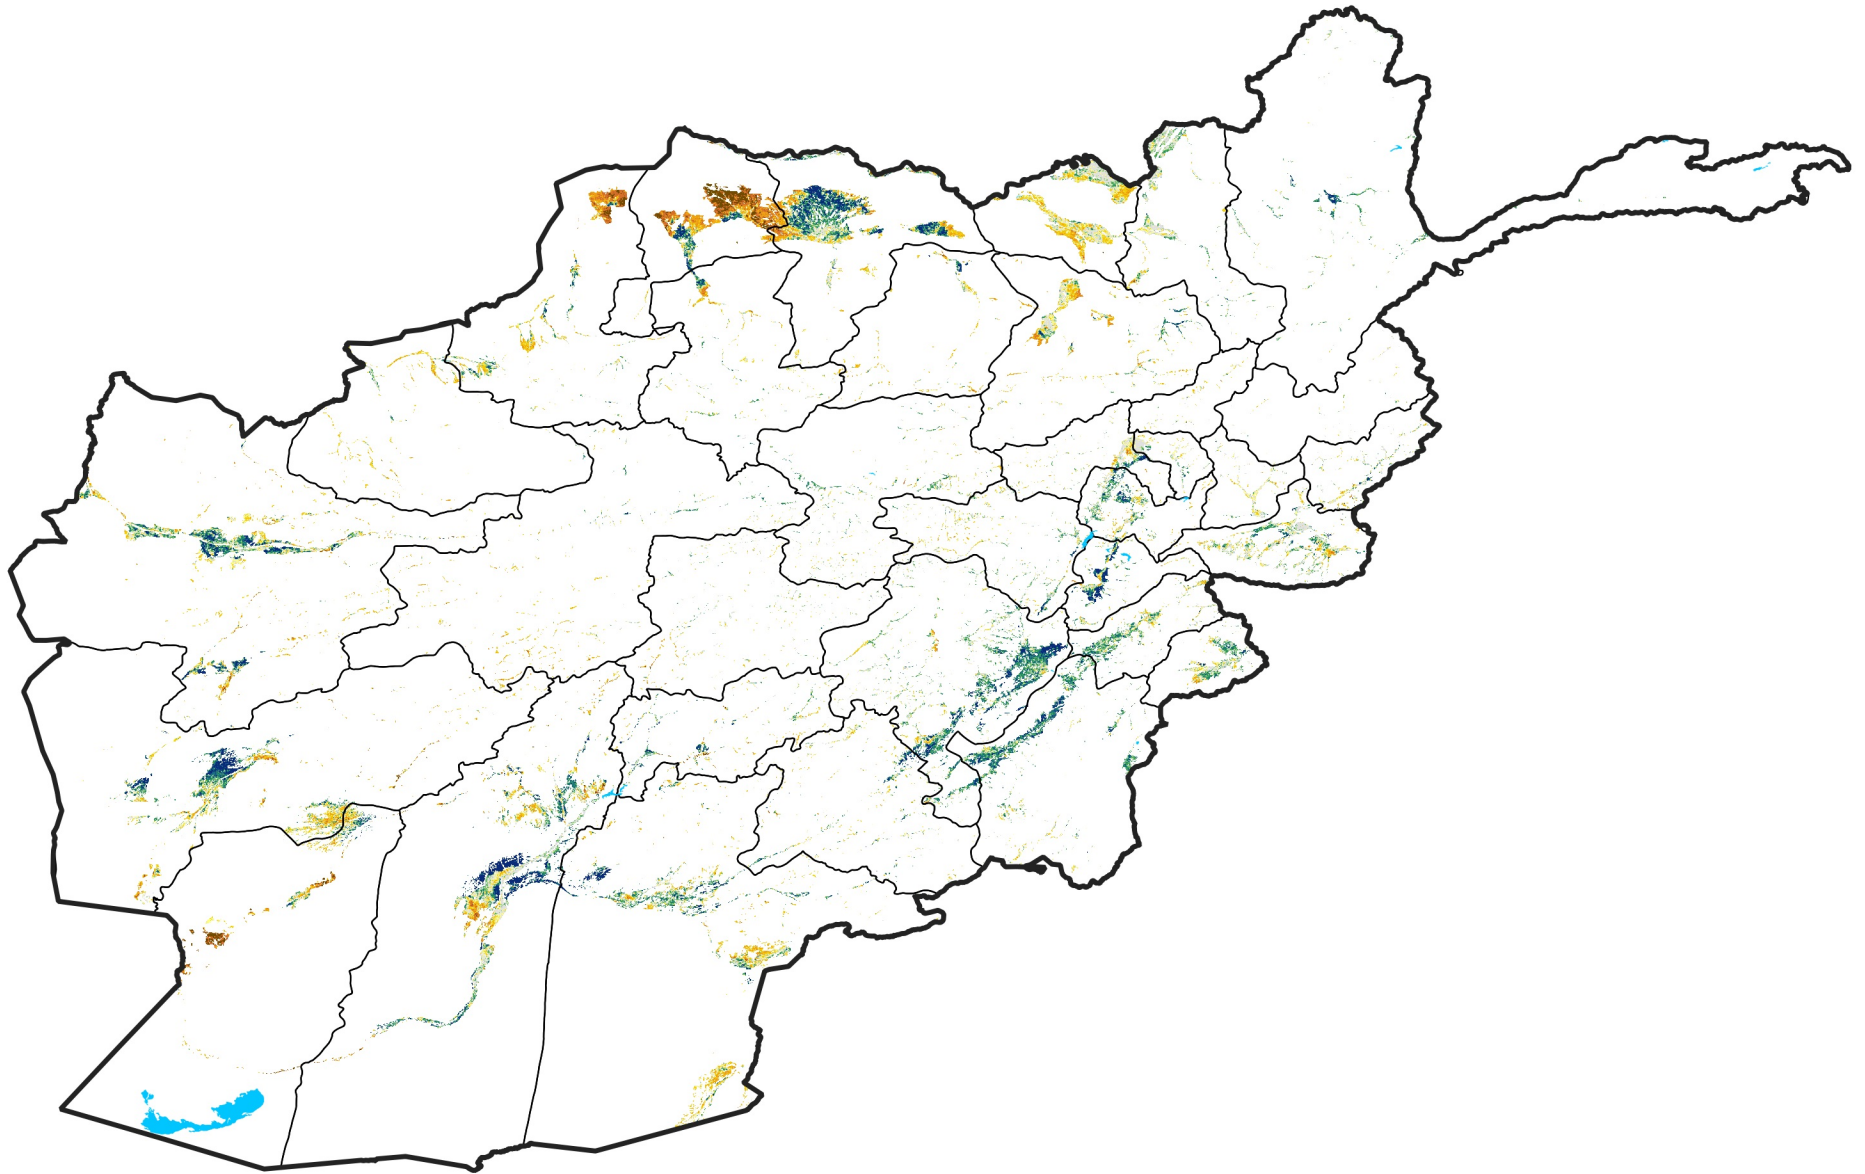

Afghanistan Irrigated Agricultural Areas

Percent of Mean NDVI

2023 / mean (2003 - 2022)

Period 26 / September 11 - 20, 2023

Percent of Normal