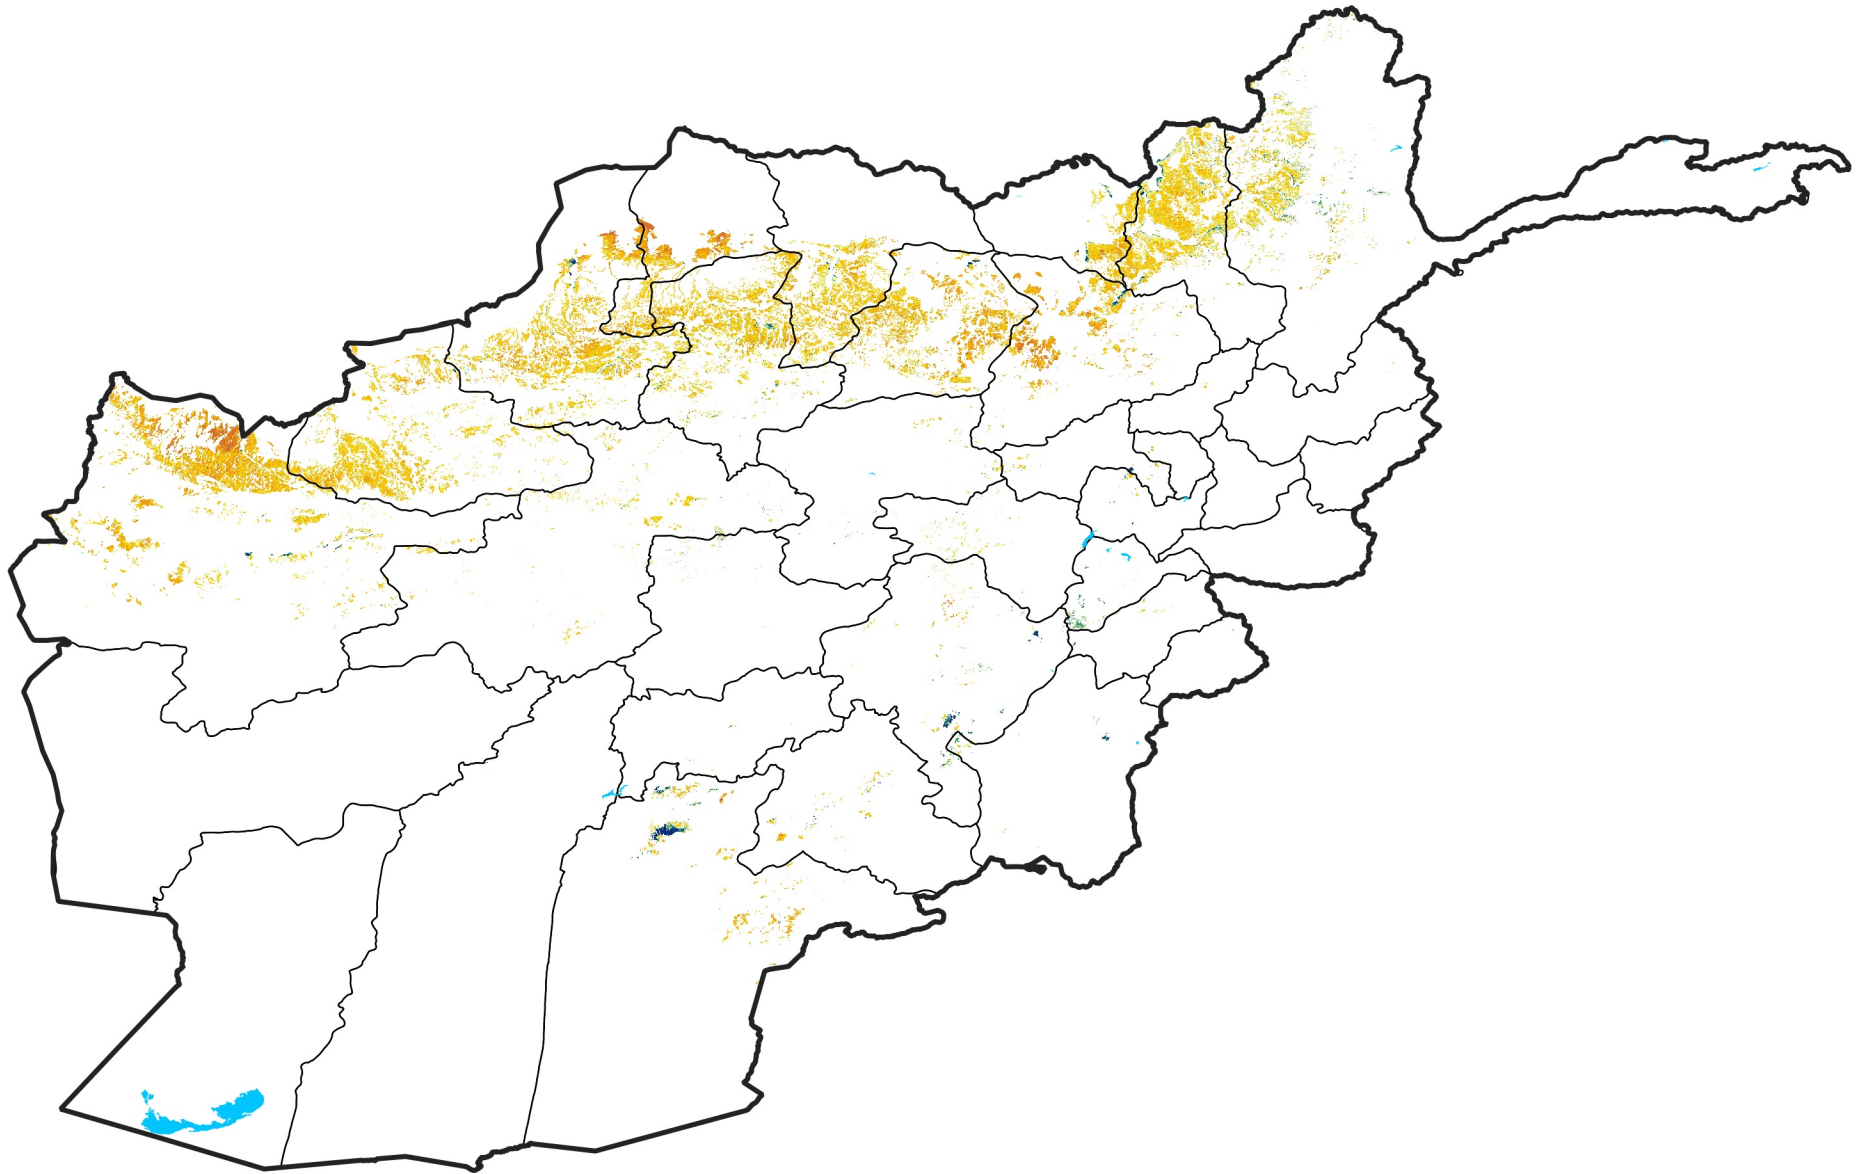

Afghanistan Rainfed Agricultural Areas

Percent of Mean NDVI

2023 / mean (2003 - 2022)

Period 26 / September 11 - 20, 2023

Percent of Normal