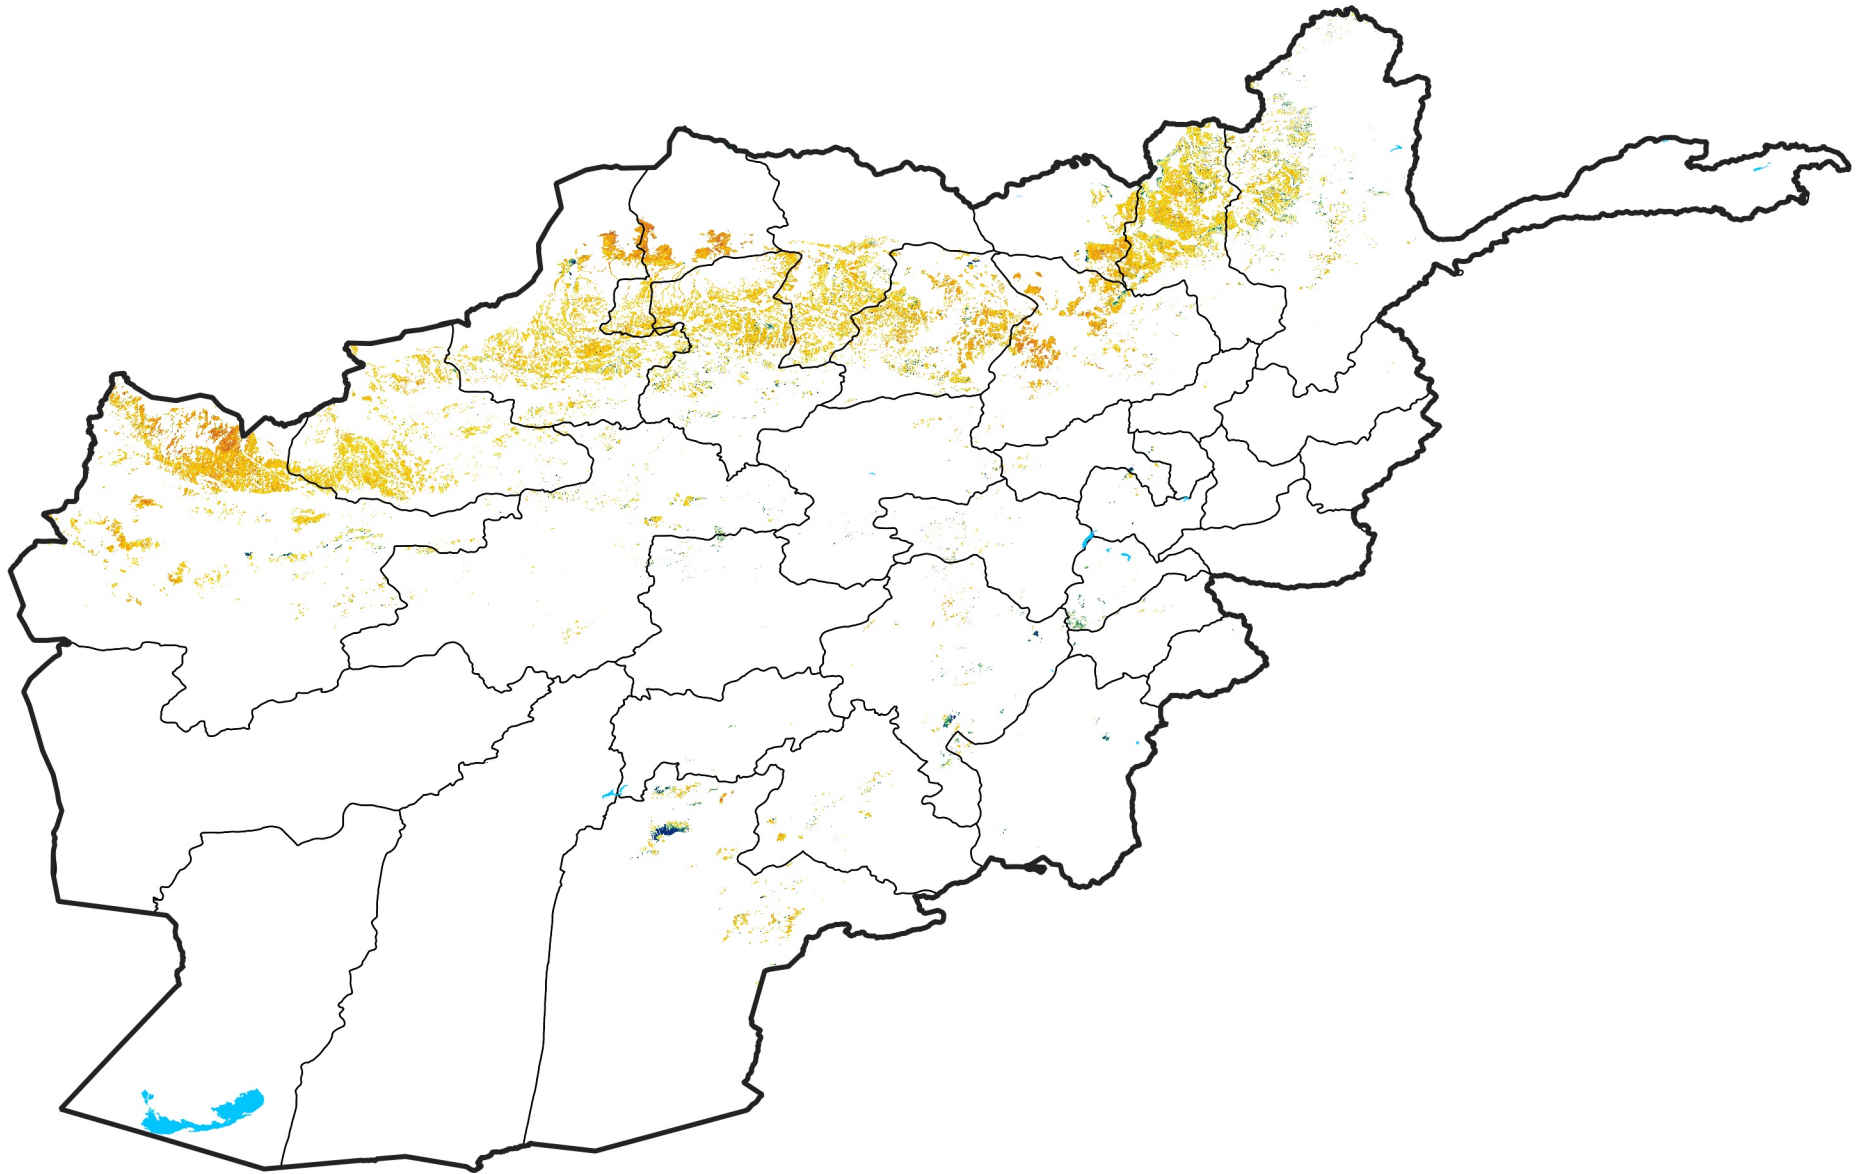

Afghanistan Rainfed Agricultural Areas

Percent of Mean NDVI

2023 / mean (2003 - 2022)

Period 28 / October 01 - 10, 2023

Percent of Normal