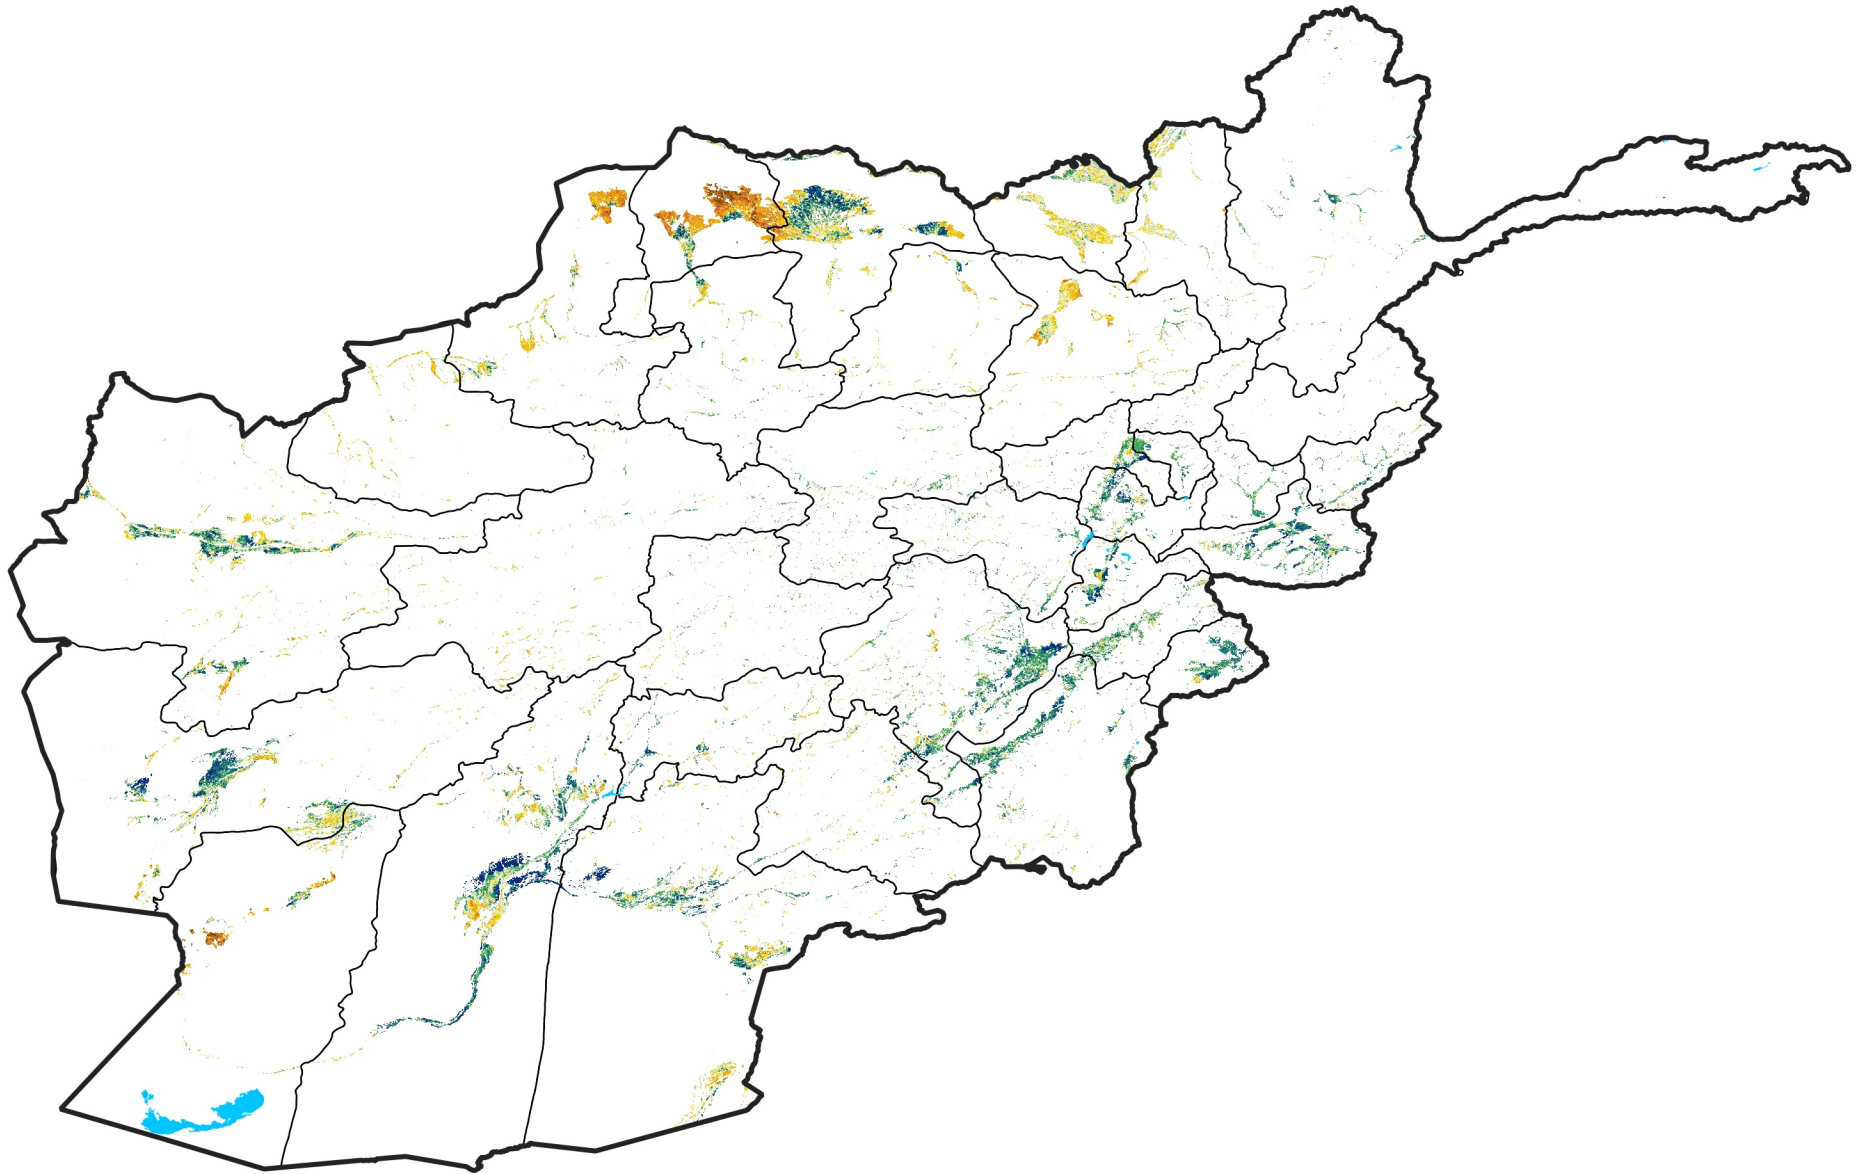

Afghanistan Irrigated Agricultural Areas

Percent of Mean NDVI

2023 / mean (2003 - 2022)

Period 30 / October 21 - 31, 2023

Percent of Normal