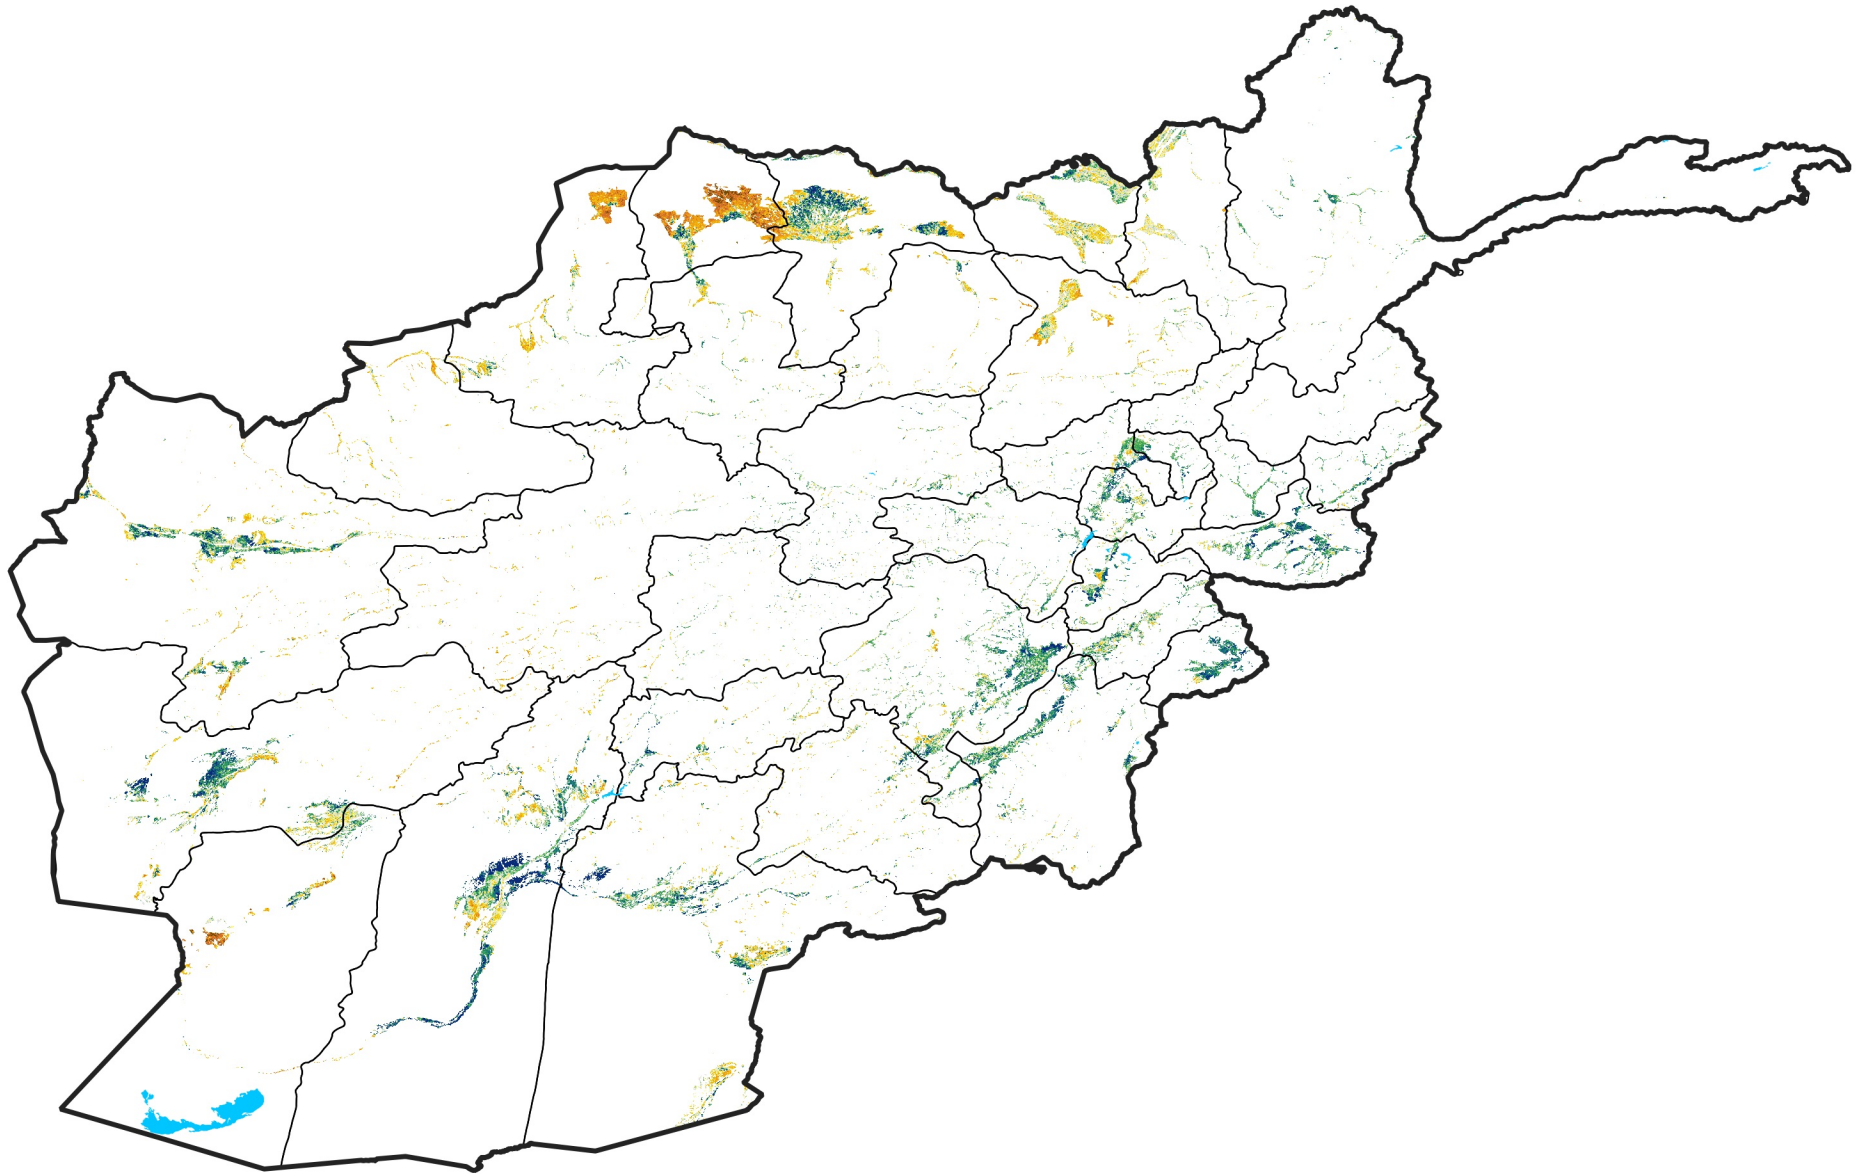

Afghanistan Irrigated Agricultural Areas

Percent of Mean NDVI

2023 / mean (2003 - 2022)

Period 31 / November 01 - 10, 2023

Percent of Normal