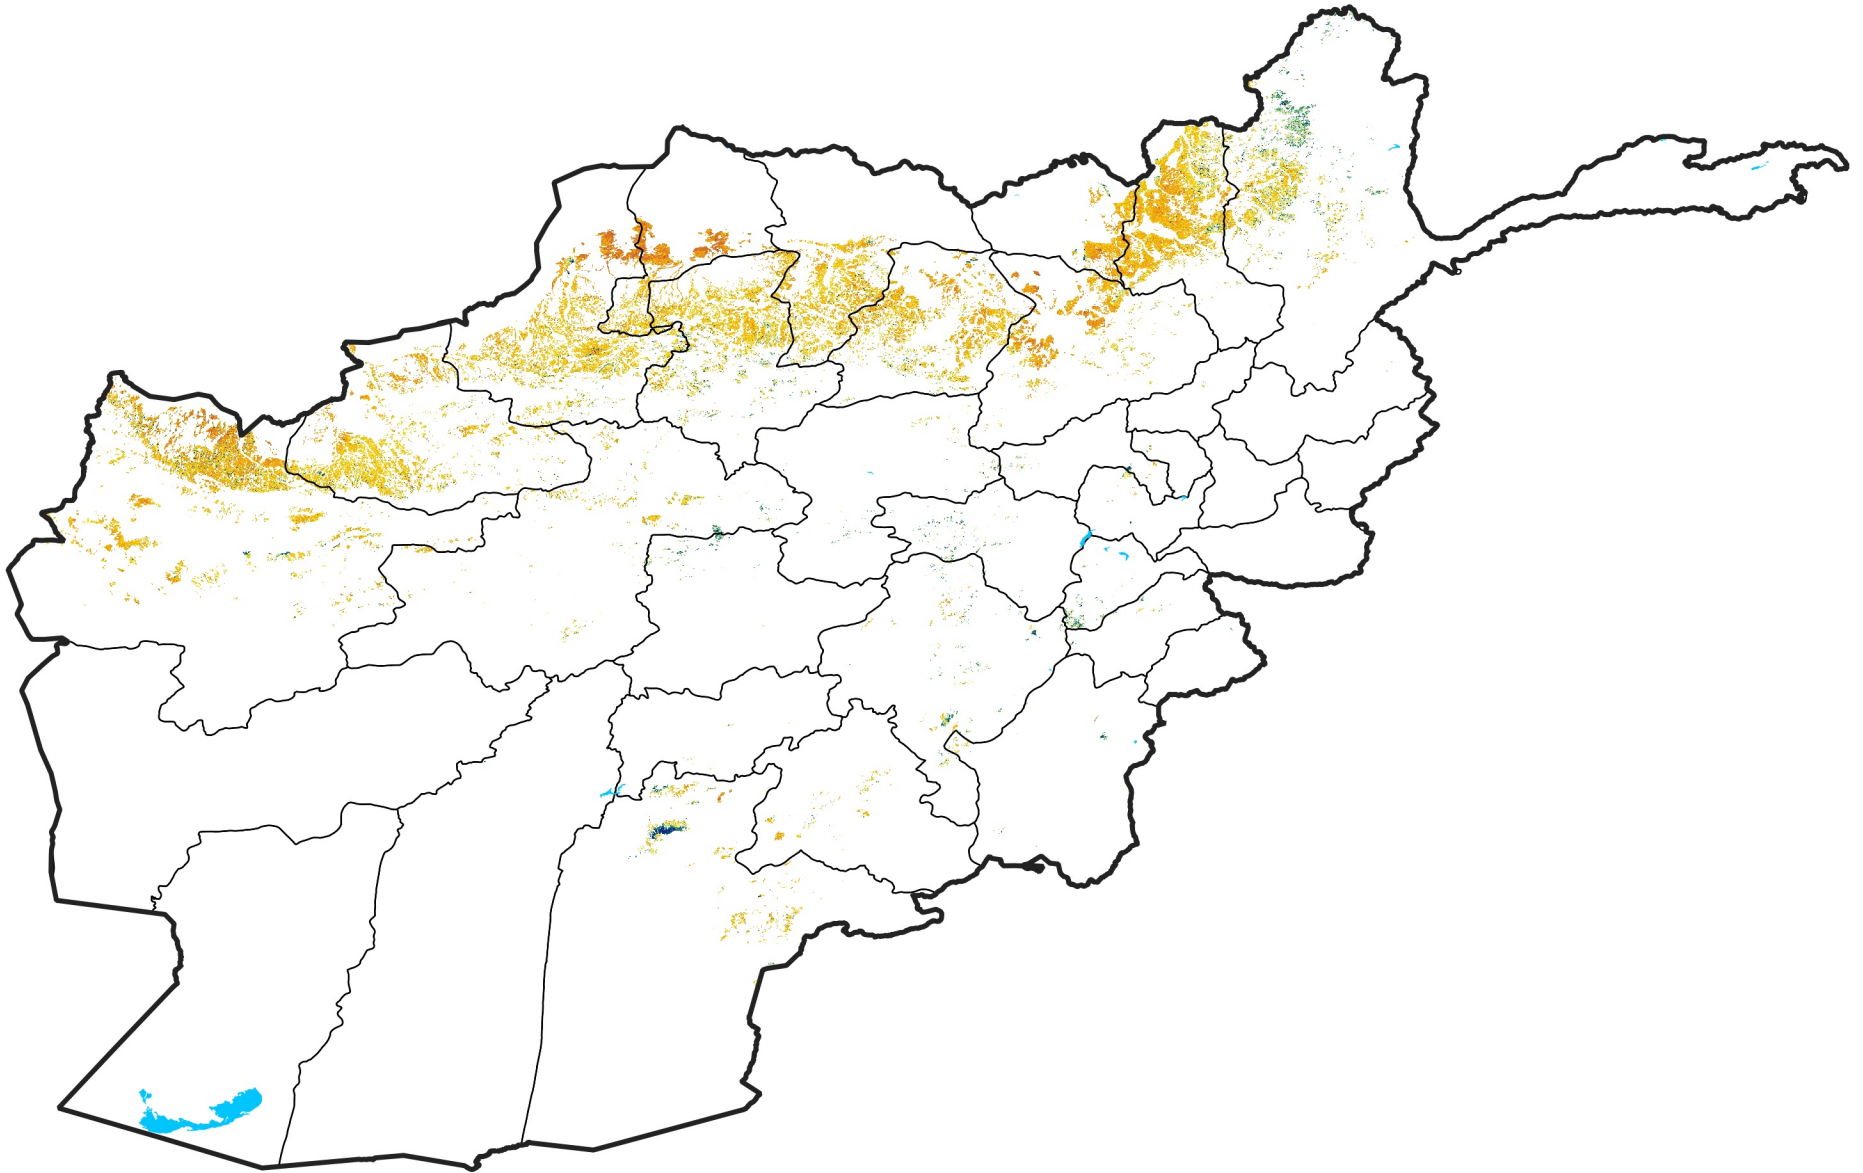

Afghanistan Rainfed Agricultural Areas

Percent of Mean NDVI

2023 / mean (2003 - 2022)

Period 31 / November 01 - 10, 2023

Percent of Normal