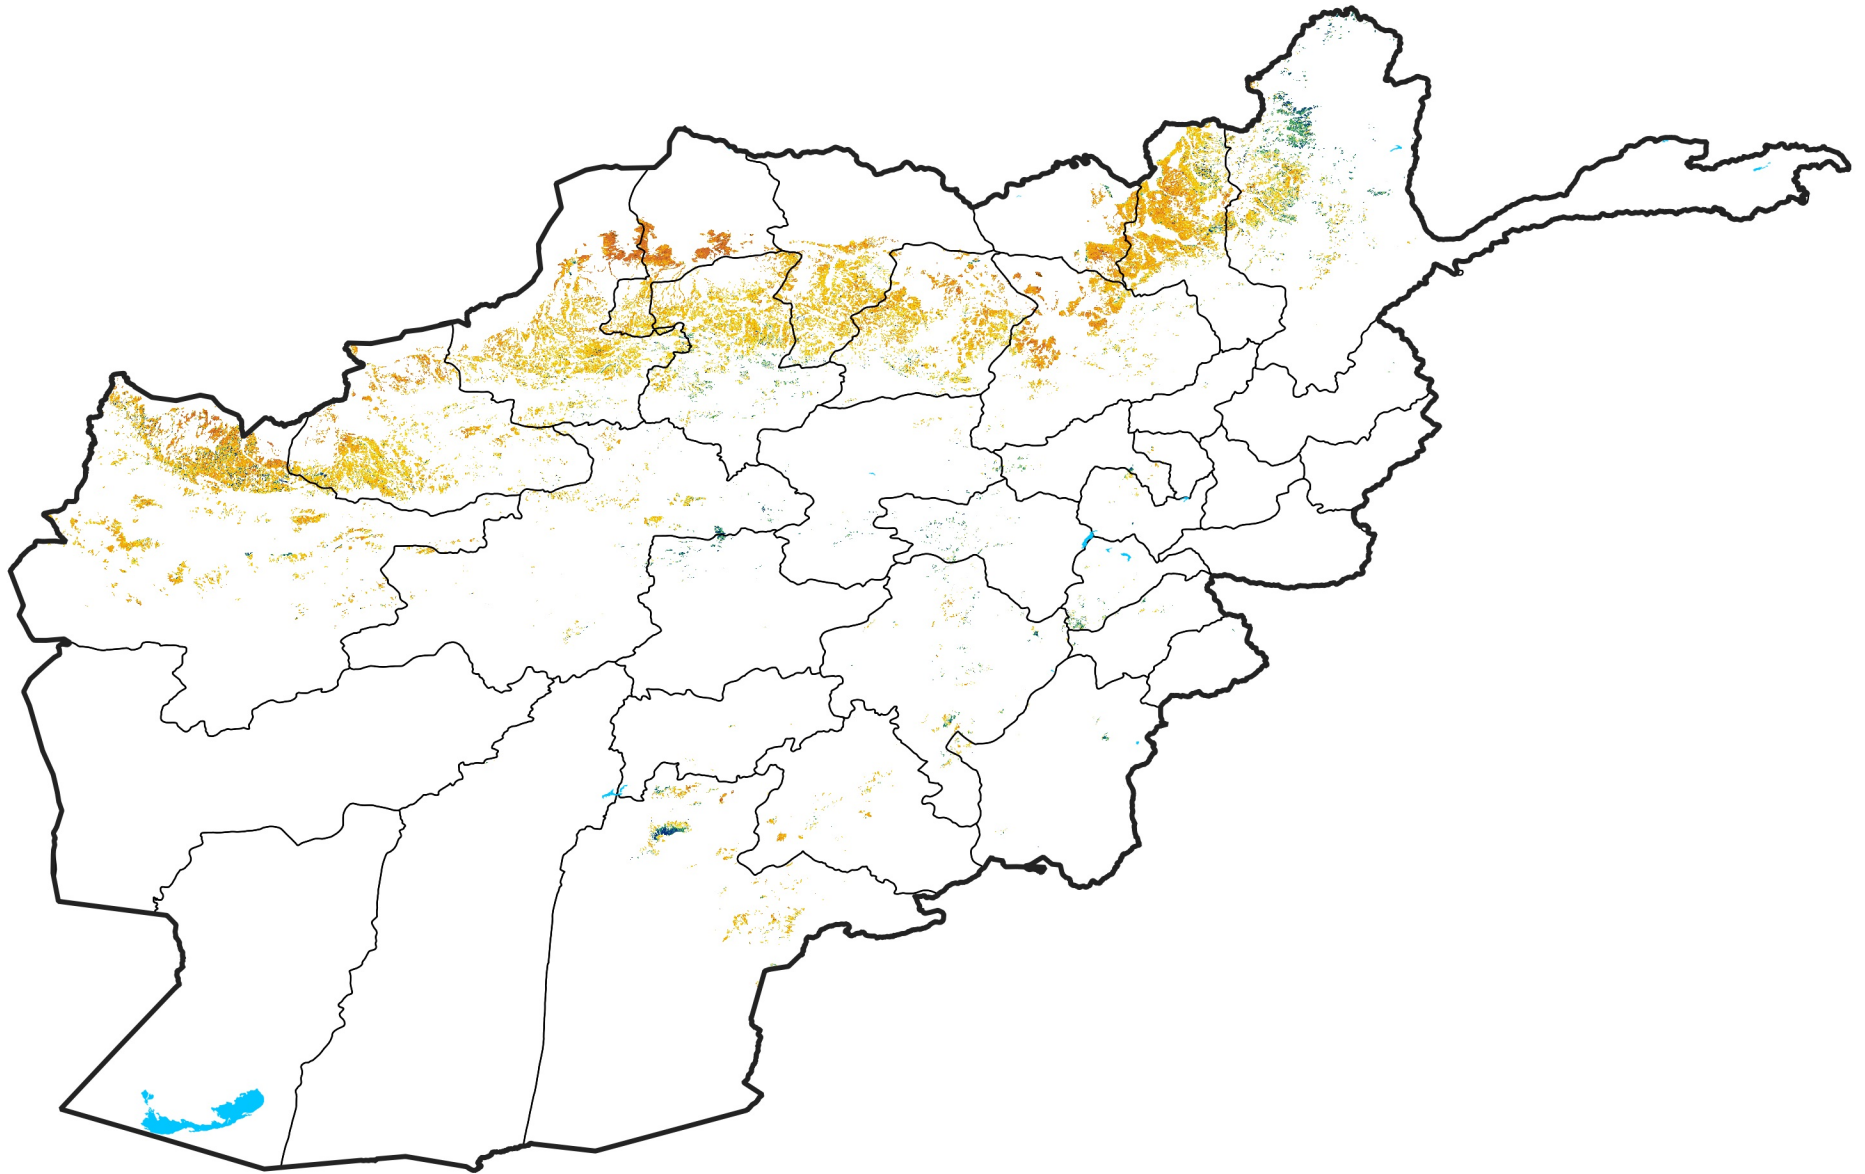

Afghanistan Rainfed Agricultural Areas

Percent of Mean NDVI

2023 / mean (2003 - 2022)

Period 32 / November 11 - 20, 2023

Percent of Normal