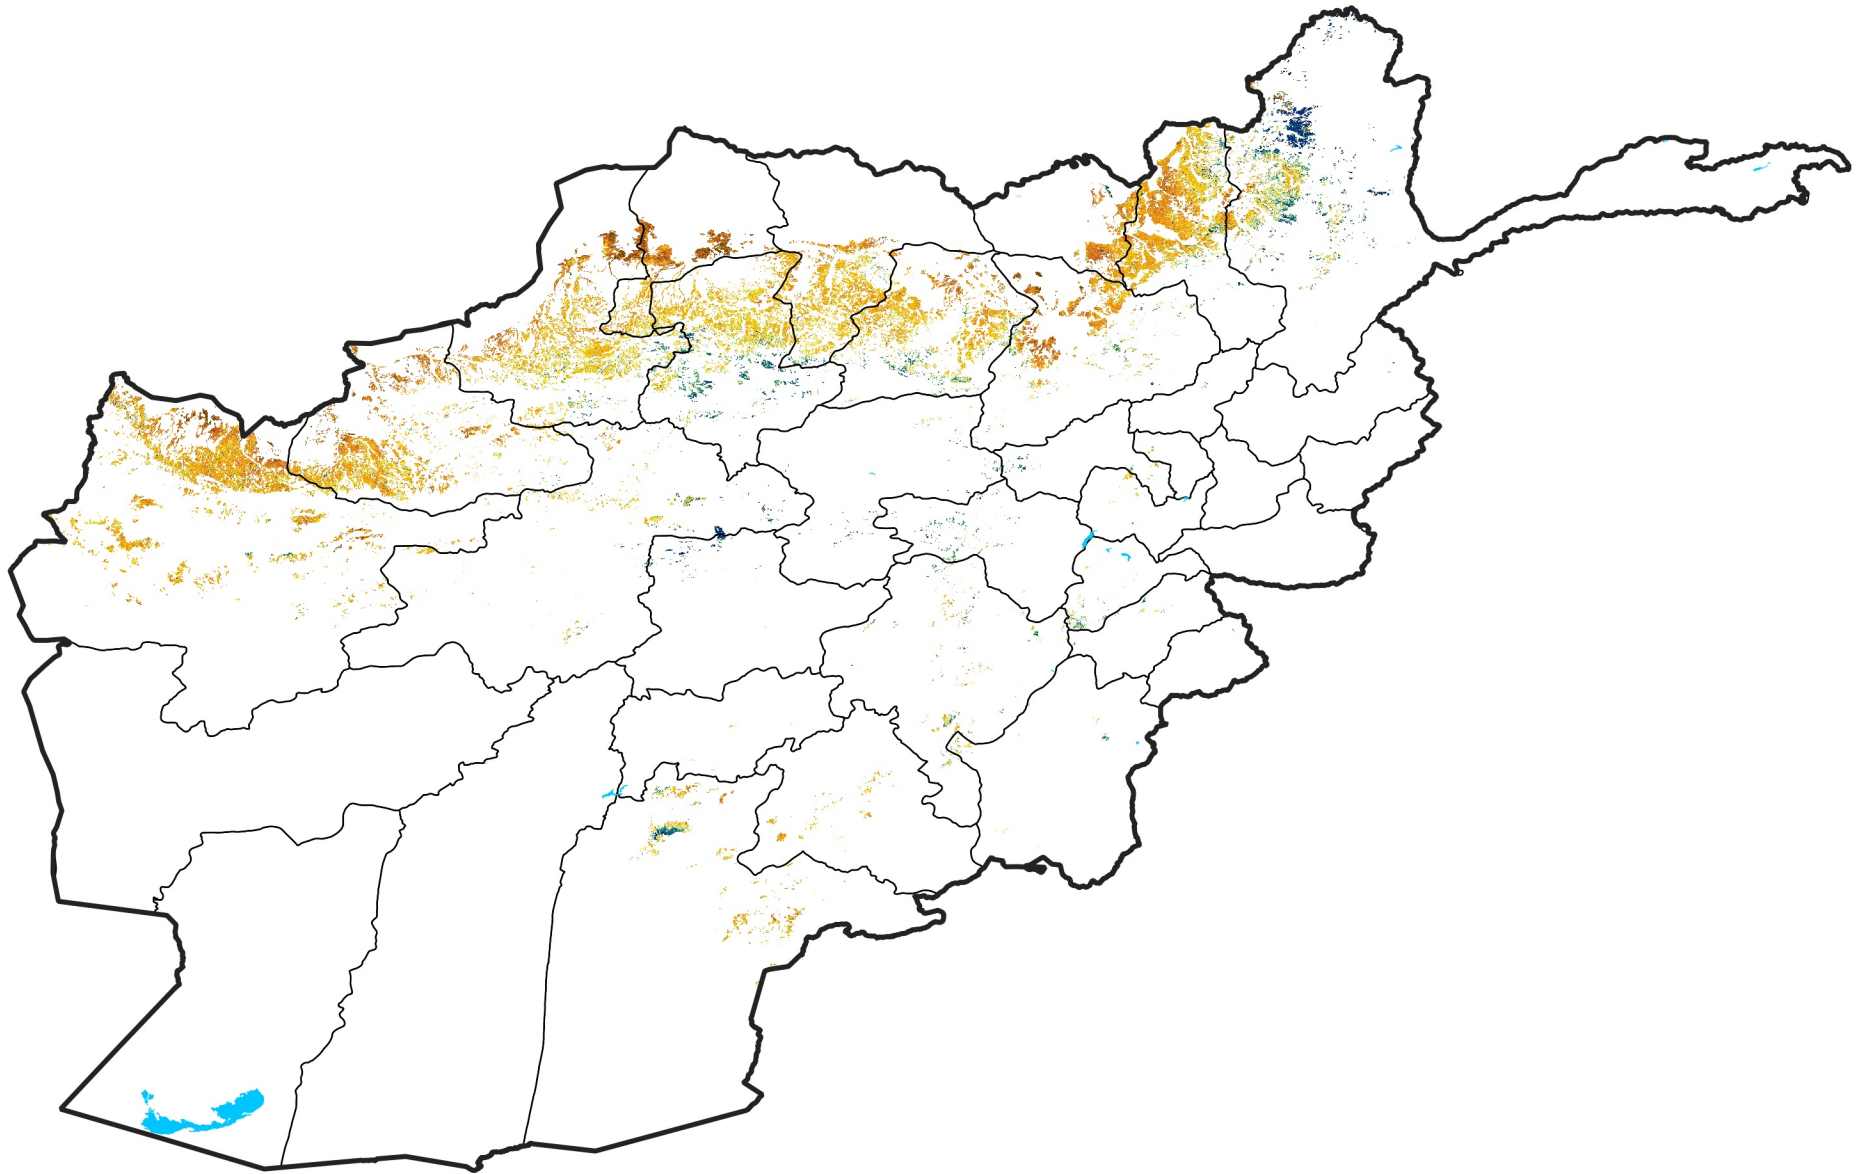

Afghanistan Rainfed Agricultural Areas

Percent of Mean NDVI

2023 / mean (2003 - 2022)

Period 34 / December 01 - 10, 2023

Percent of Normal