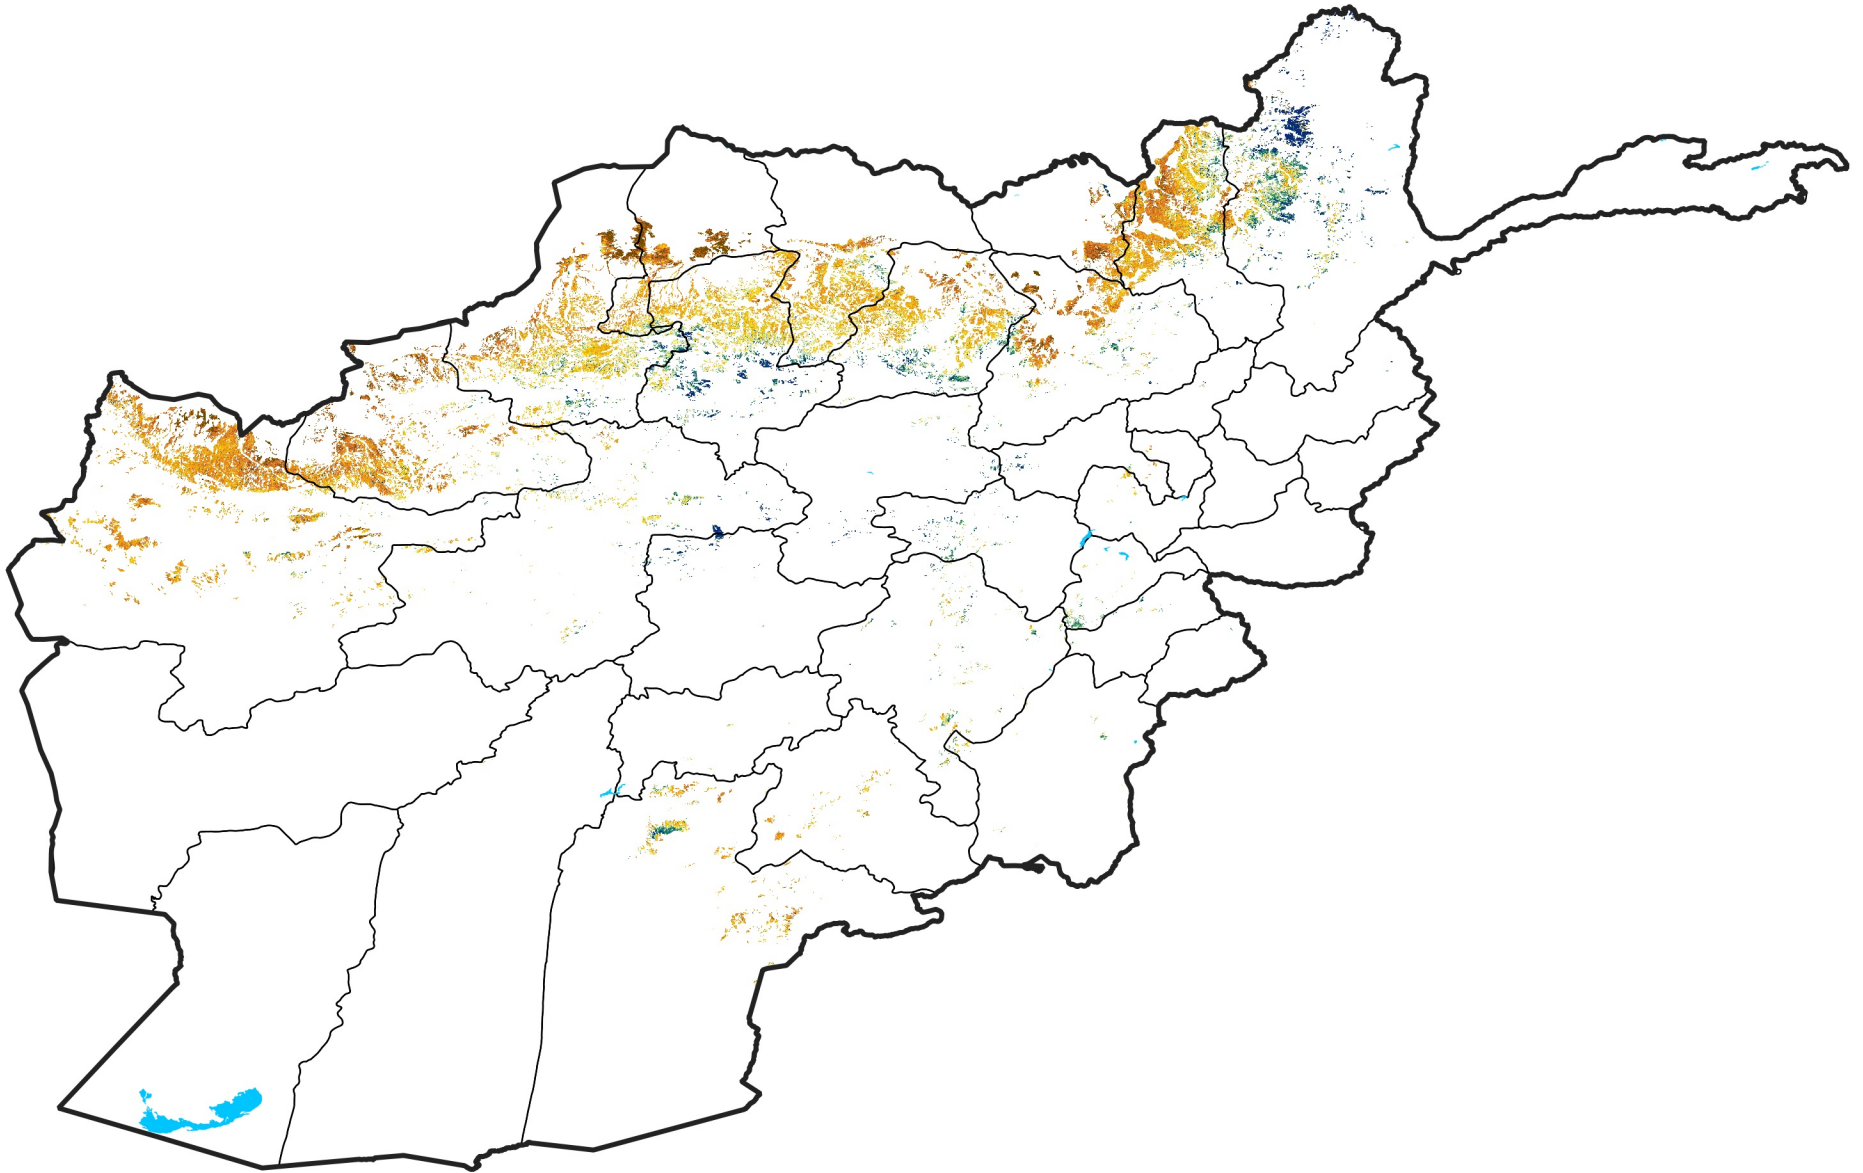

Afghanistan Rainfed Agricultural Areas

Percent of Mean NDVI

2023 / mean (2003 - 2022)

Period 35 / December 11 - 20, 2023

Percent of Normal