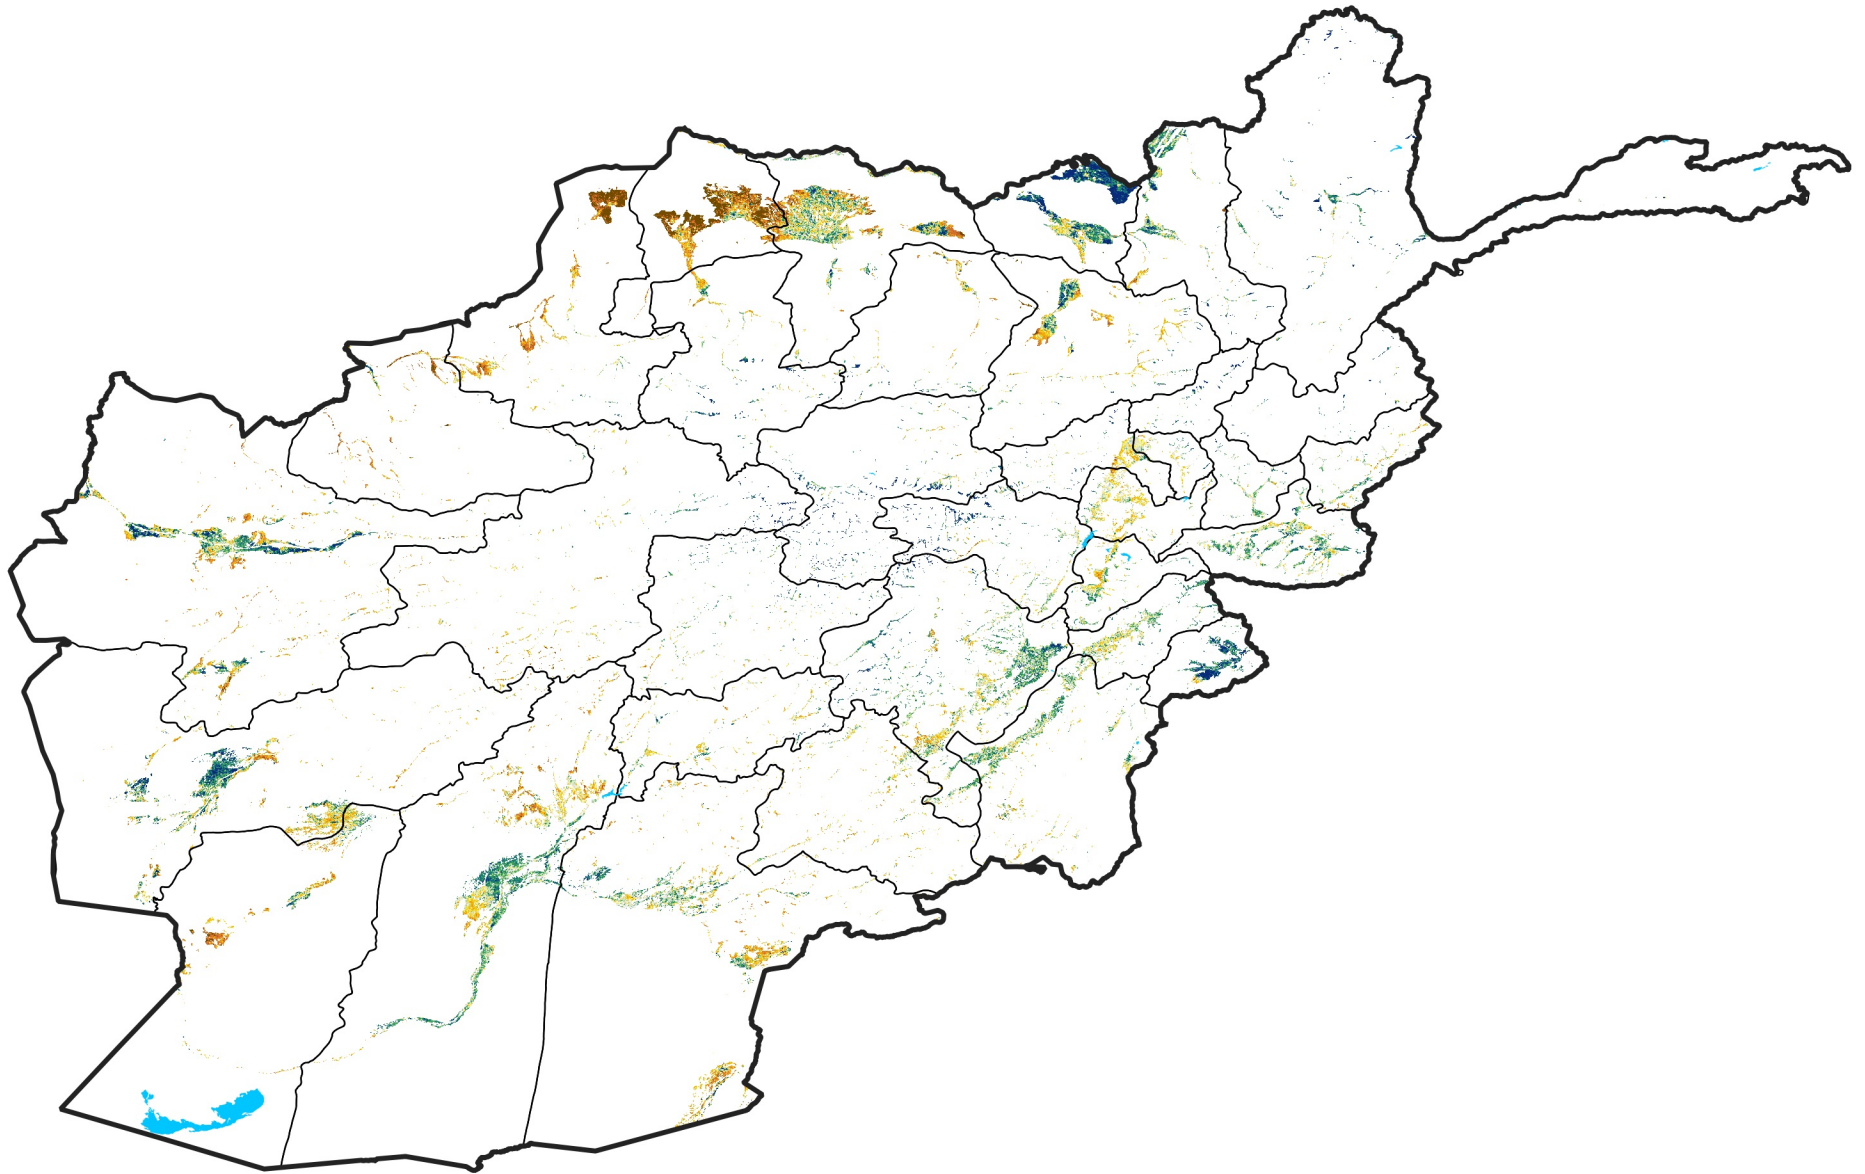

Afghanistan Irrigated Agricultural Areas

Percent of Mean NDVI

2023 / mean (2003 - 2022)

Period 36 / December 21 - 31, 2023

Percent of Normal