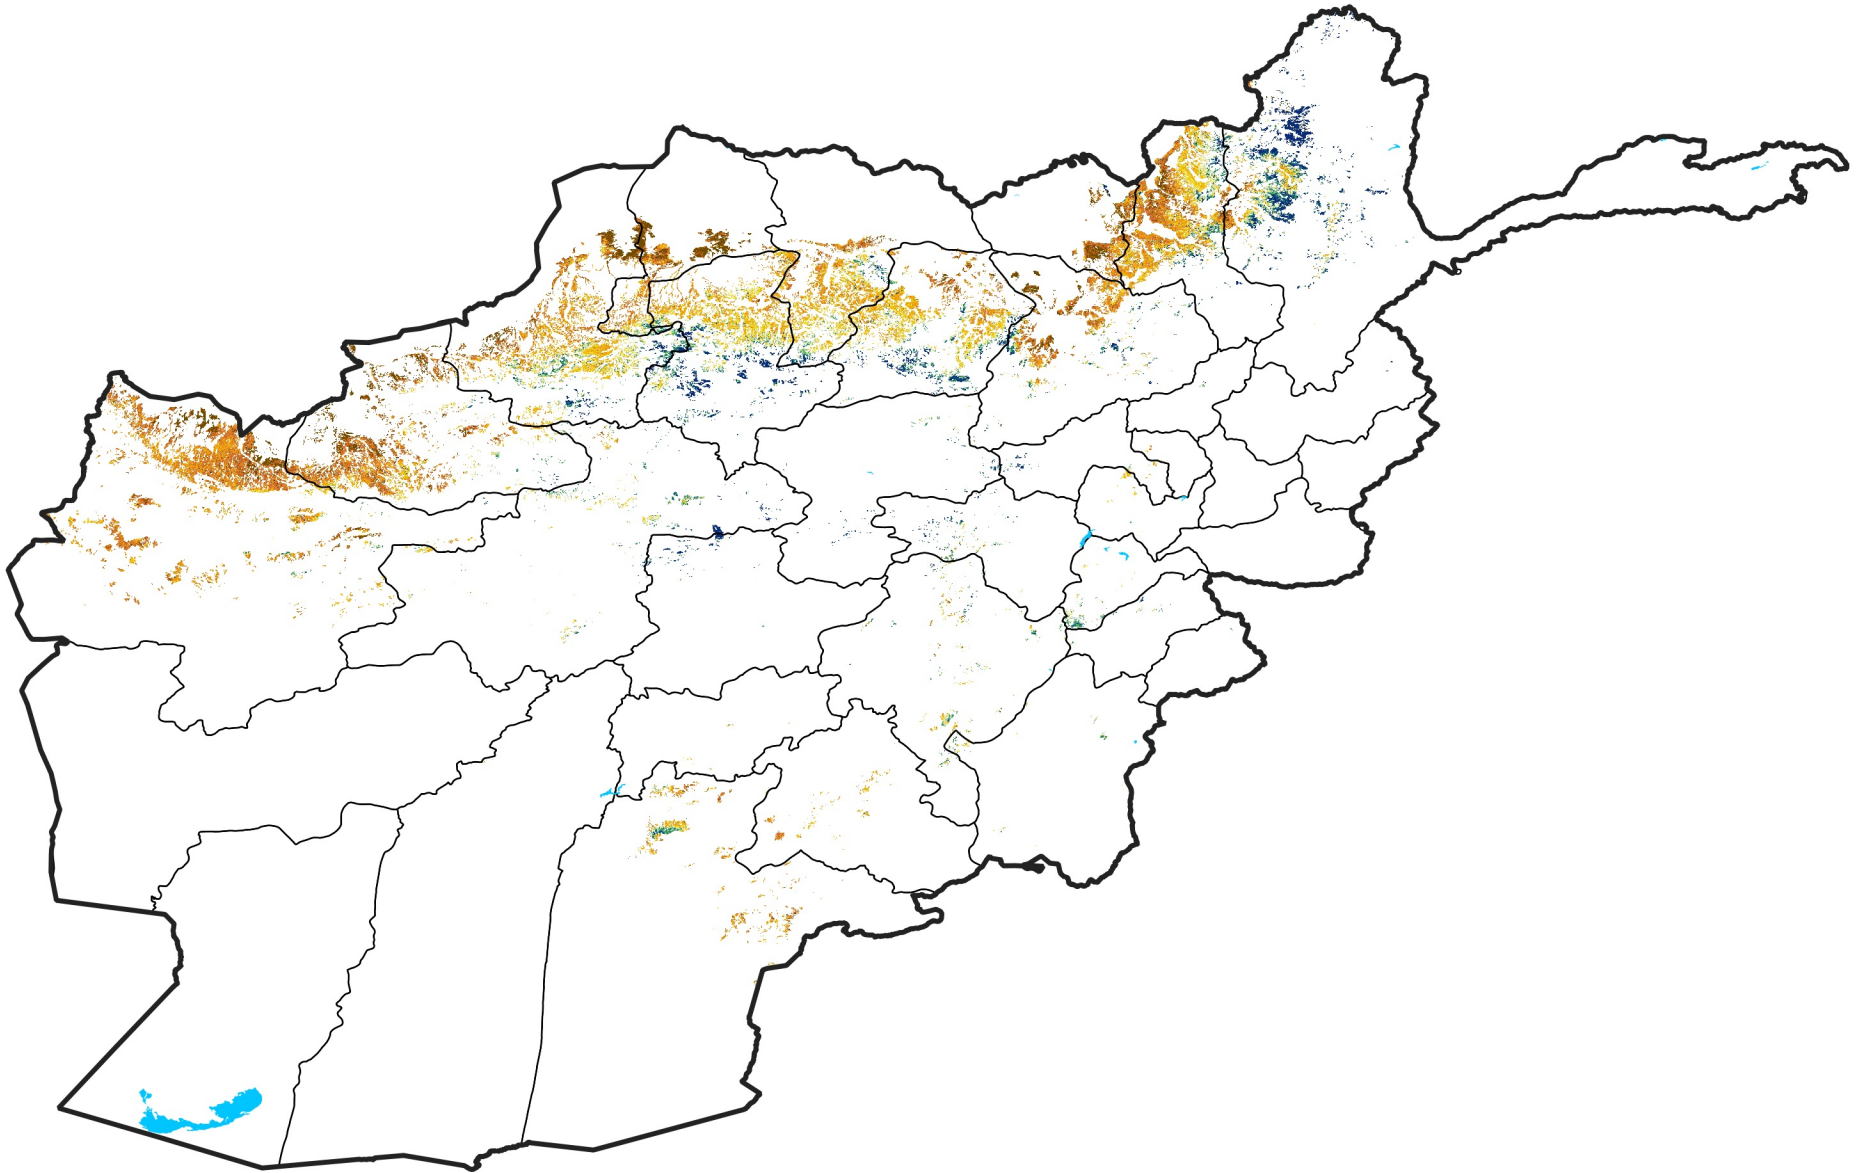

Afghanistan Rainfed Agricultural Areas

Percent of Mean NDVI

2023 / mean (2003 - 2022)

Period 36 / December 21 - 31, 2023

Percent of Normal