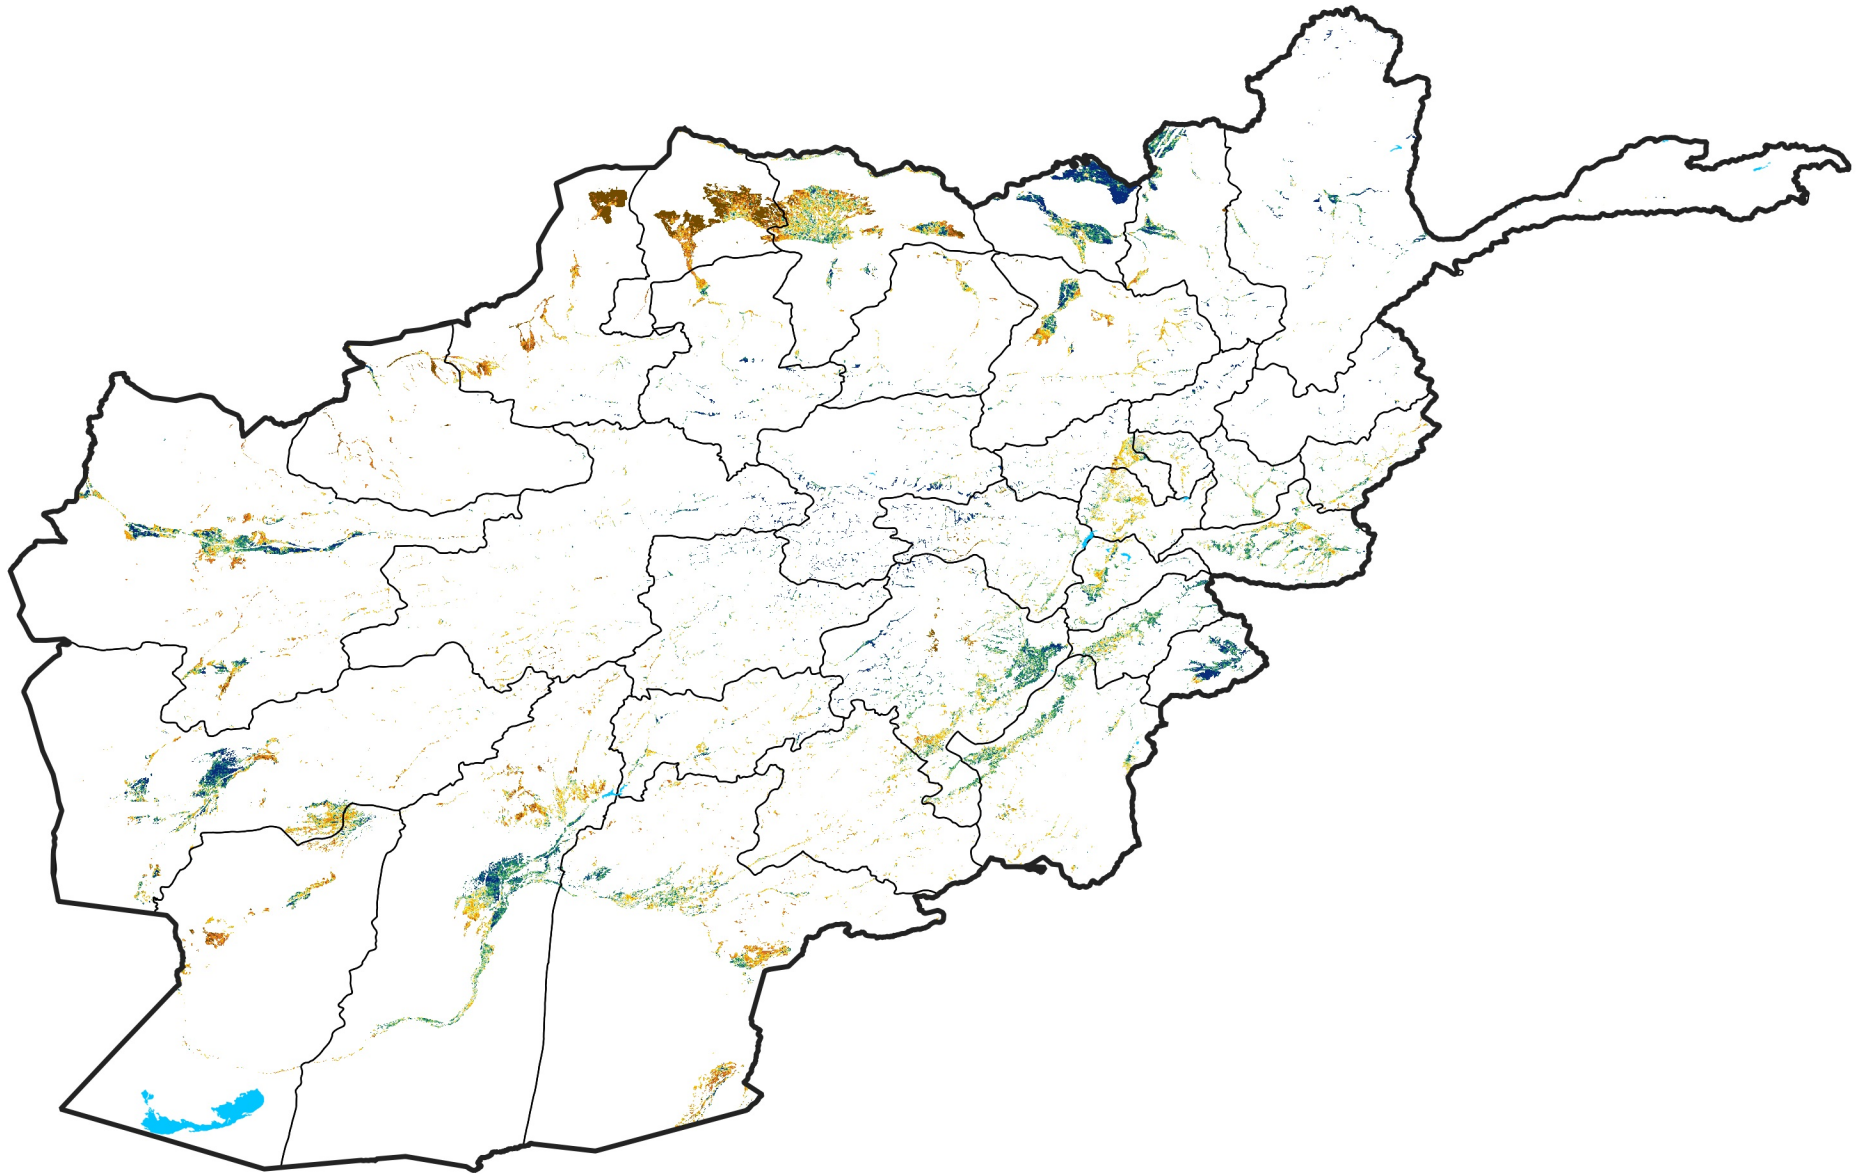

Afghanistan Irrigated Agricultural Areas

Percent of Mean NDVI

2024 / mean (2003 - 2022)

Period 01 / January 01 - 10, 2024

Percent of Normal