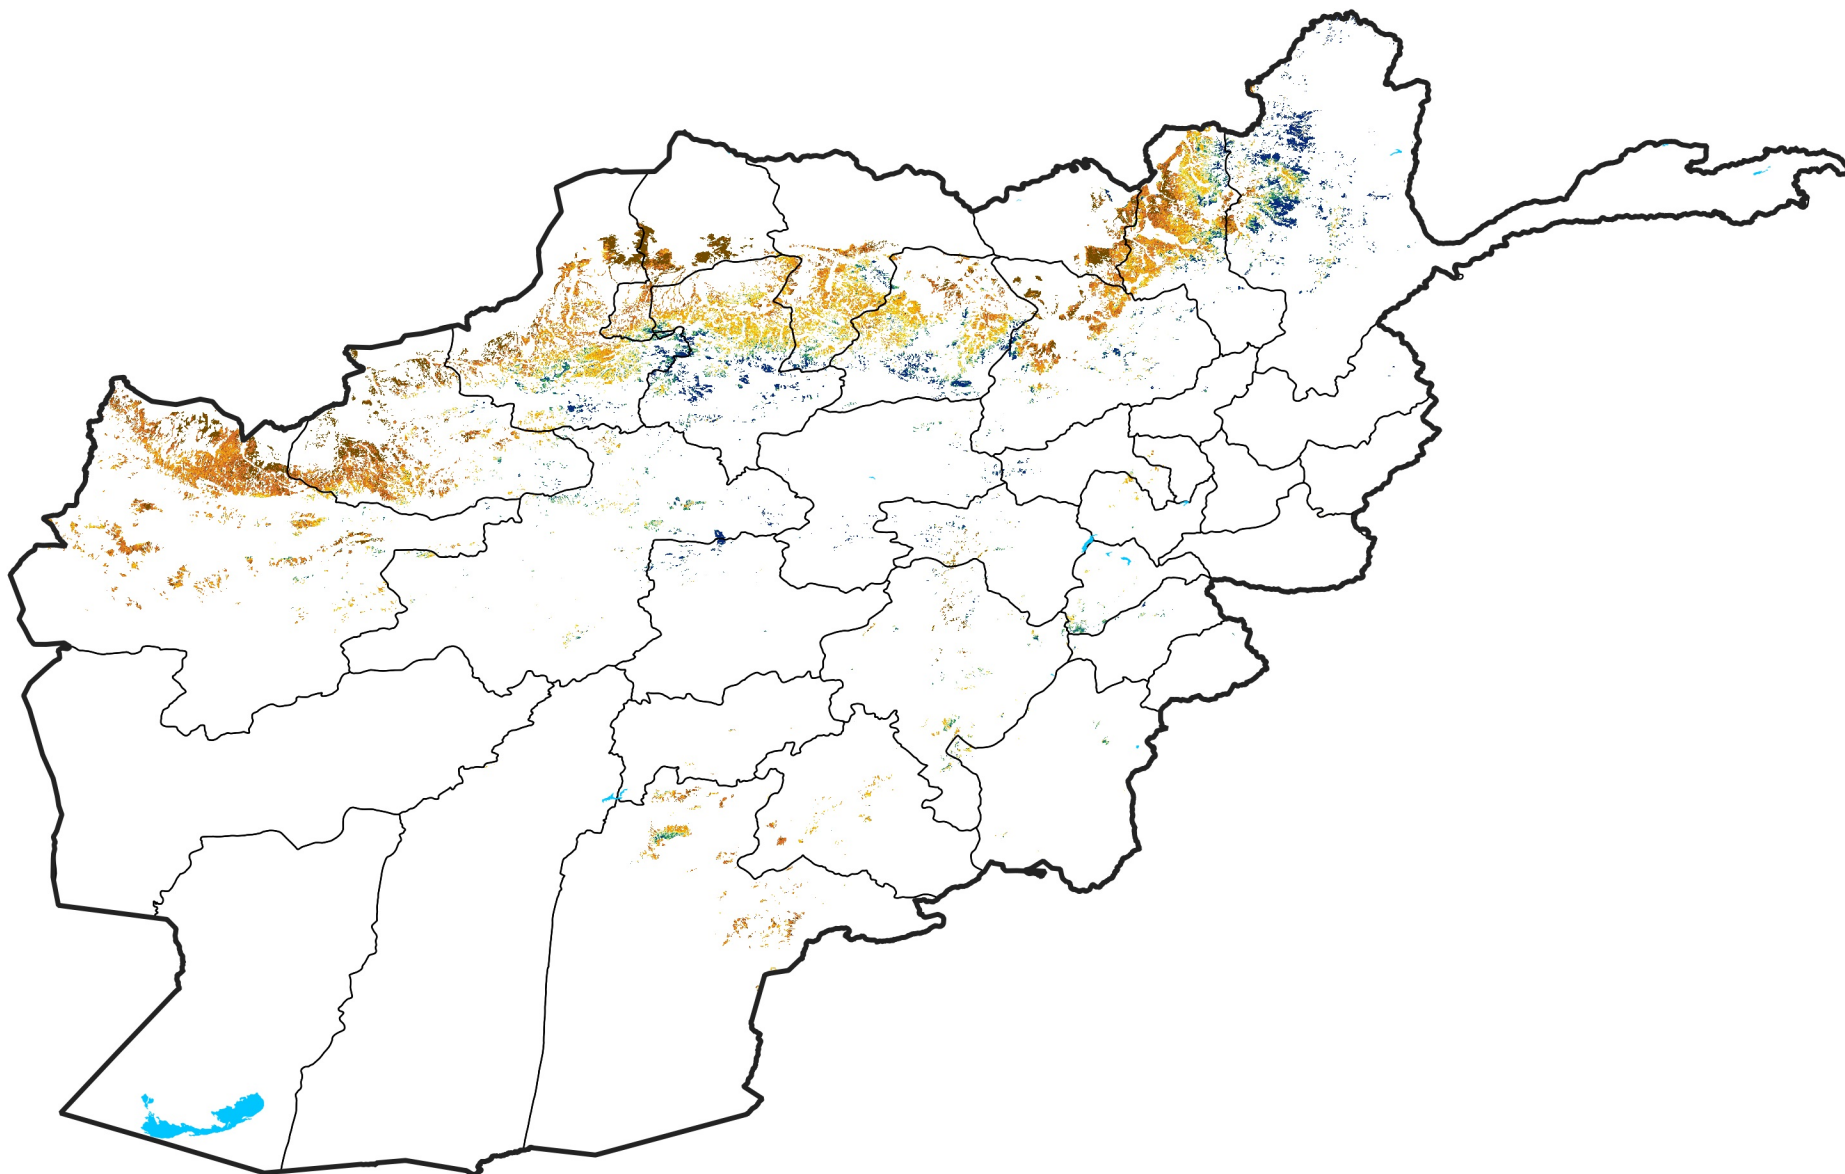

Afghanistan Rainfed Agricultural Areas

Percent of Mean NDVI

2024 / mean (2003 - 2022)

Period 01 / January 01 - 10, 2024

Percent of Normal