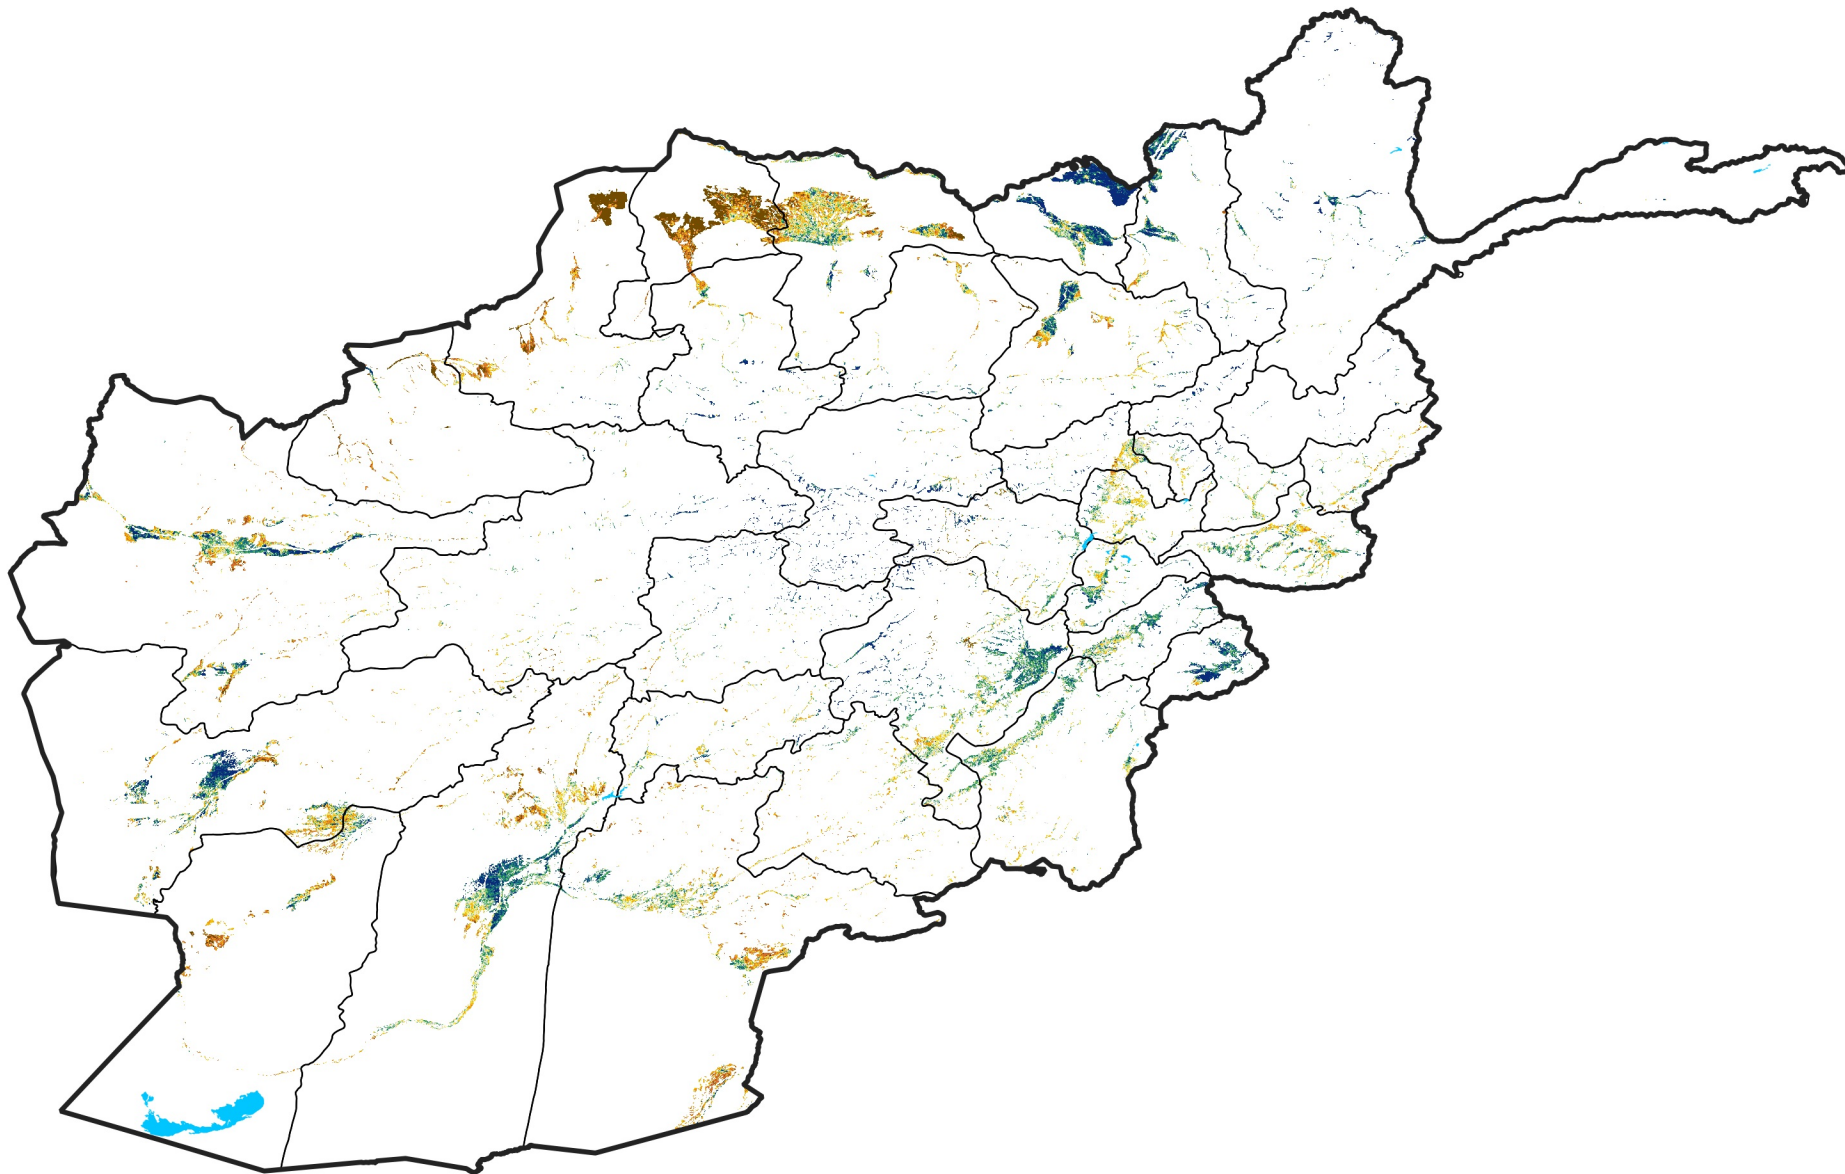

Afghanistan Irrigated Agricultural Areas

Percent of Mean NDVI

2024 / mean (2003 - 2022)

Period 02 / January 11 - 20, 2024

Percent of Normal