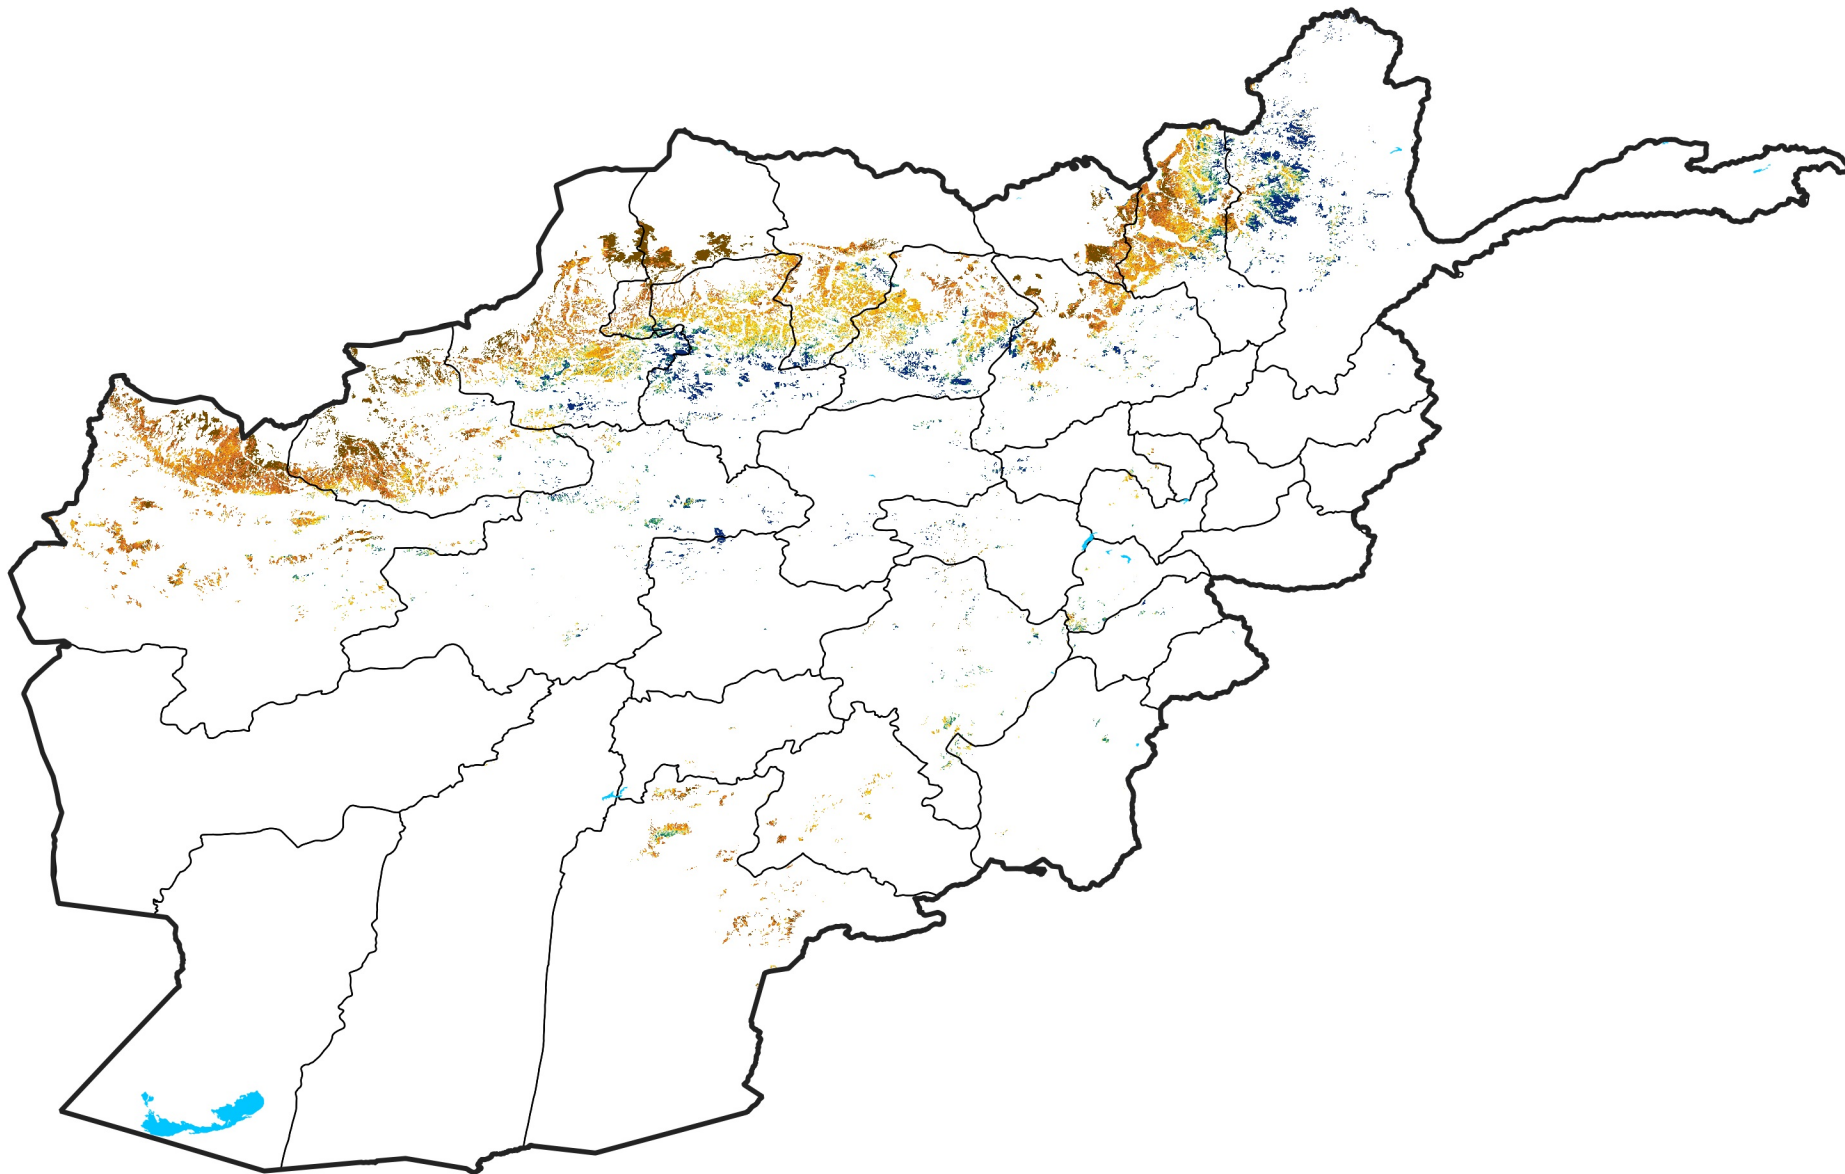

Afghanistan Rainfed Agricultural Areas

Percent of Mean NDVI

2024 / mean (2003 - 2022)

Period 02 / January 11 - 20, 2024

Percent of Normal