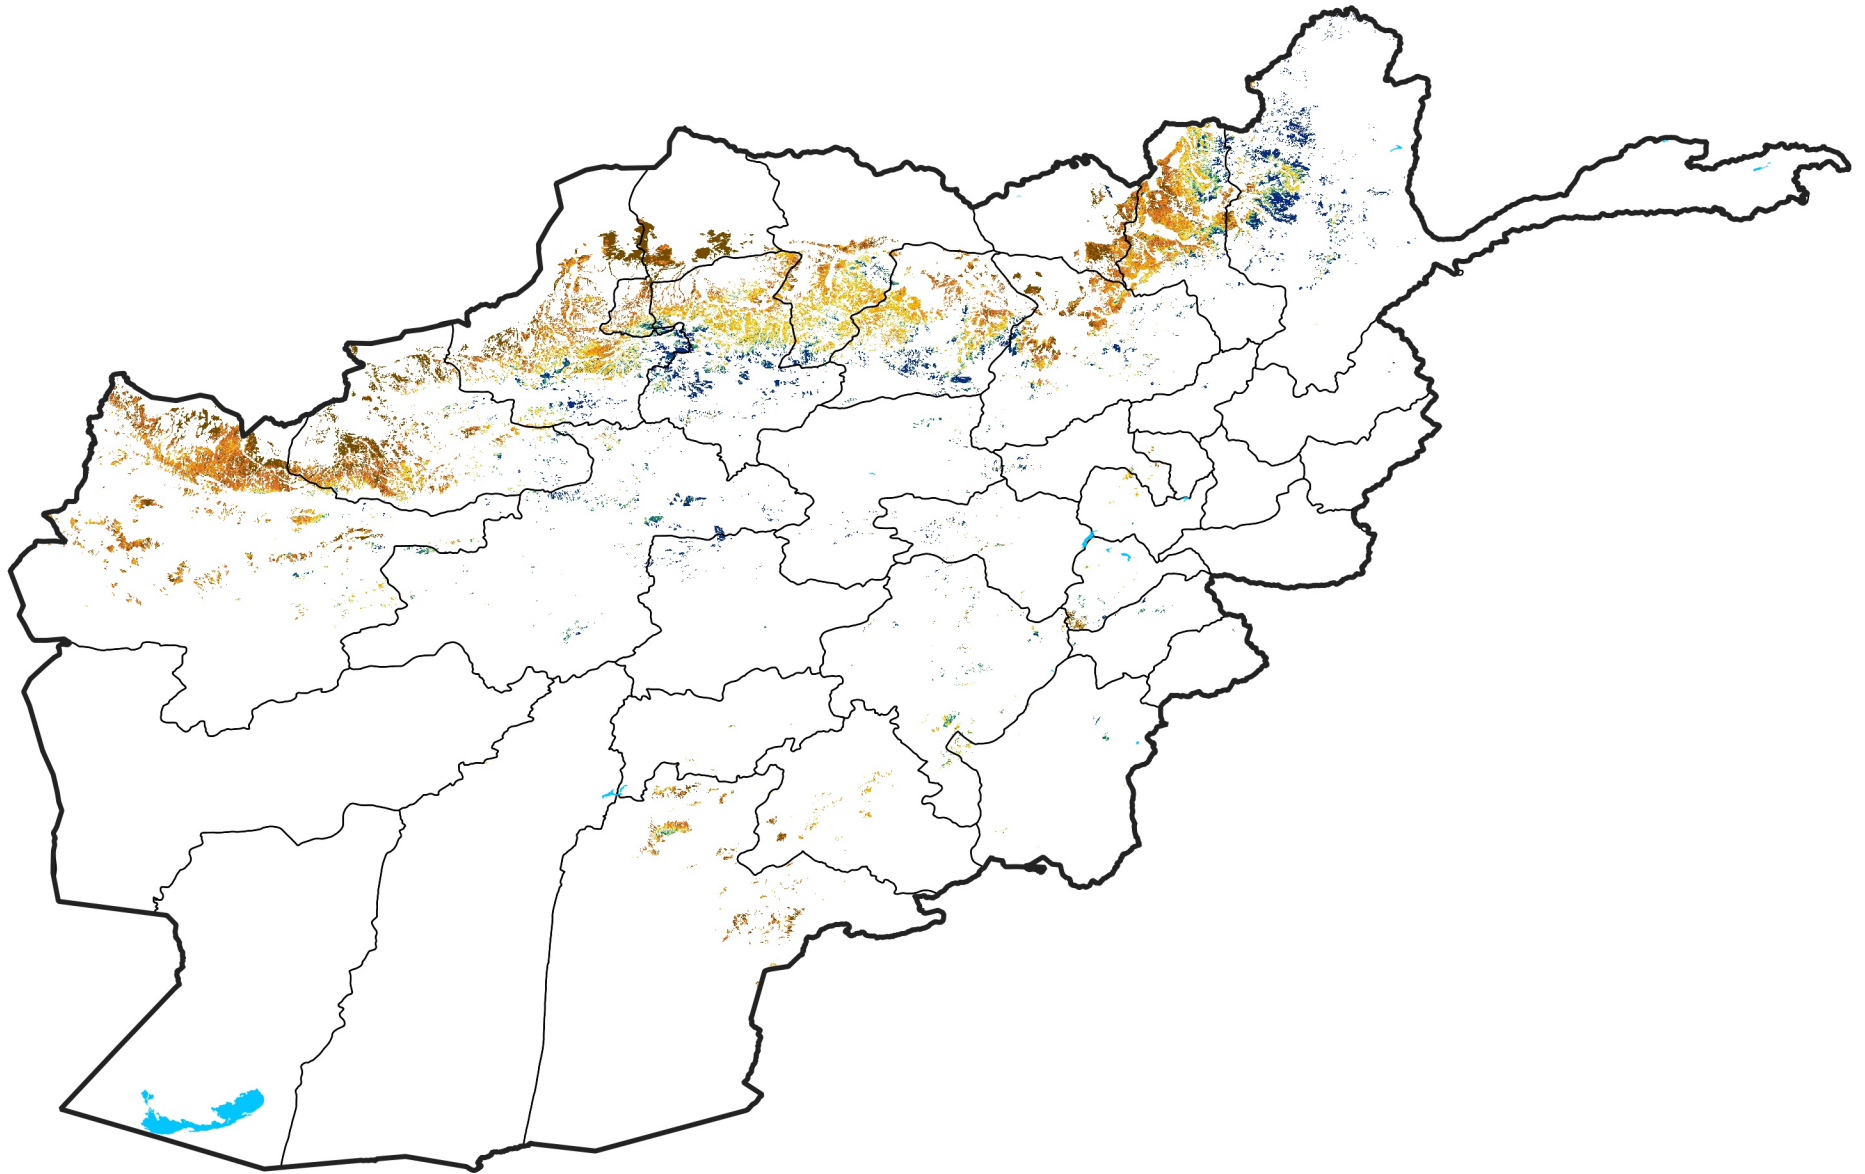

Afghanistan Rainfed Agricultural Areas

Percent of Mean NDVI

2024 / mean (2003 - 2022)

Period 03 / January 21 - 31, 2024

Percent of Normal