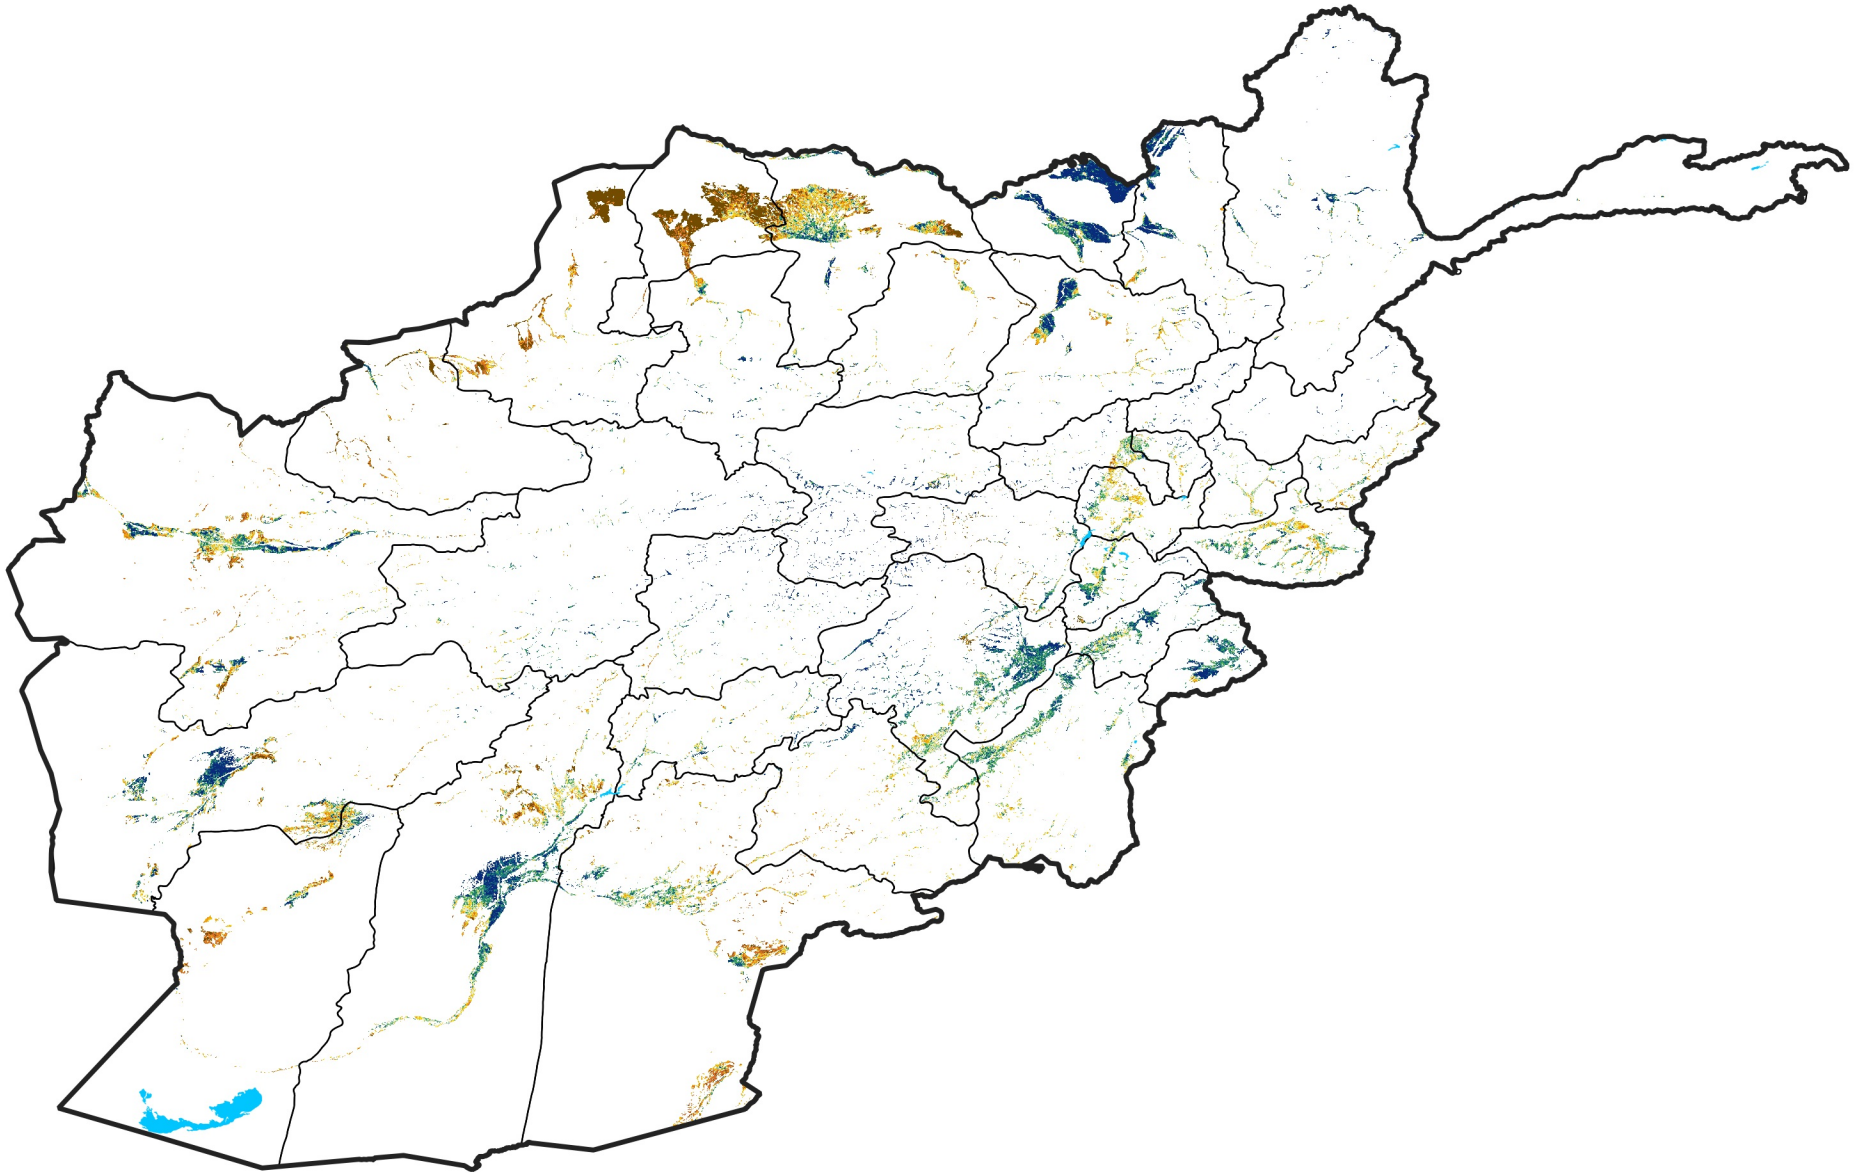

Afghanistan Irrigated Agricultural Areas

Percent of Mean NDVI

2024 / mean (2003 - 2022)

Period 04 / February 01 - 10, 2024

Percent of Normal