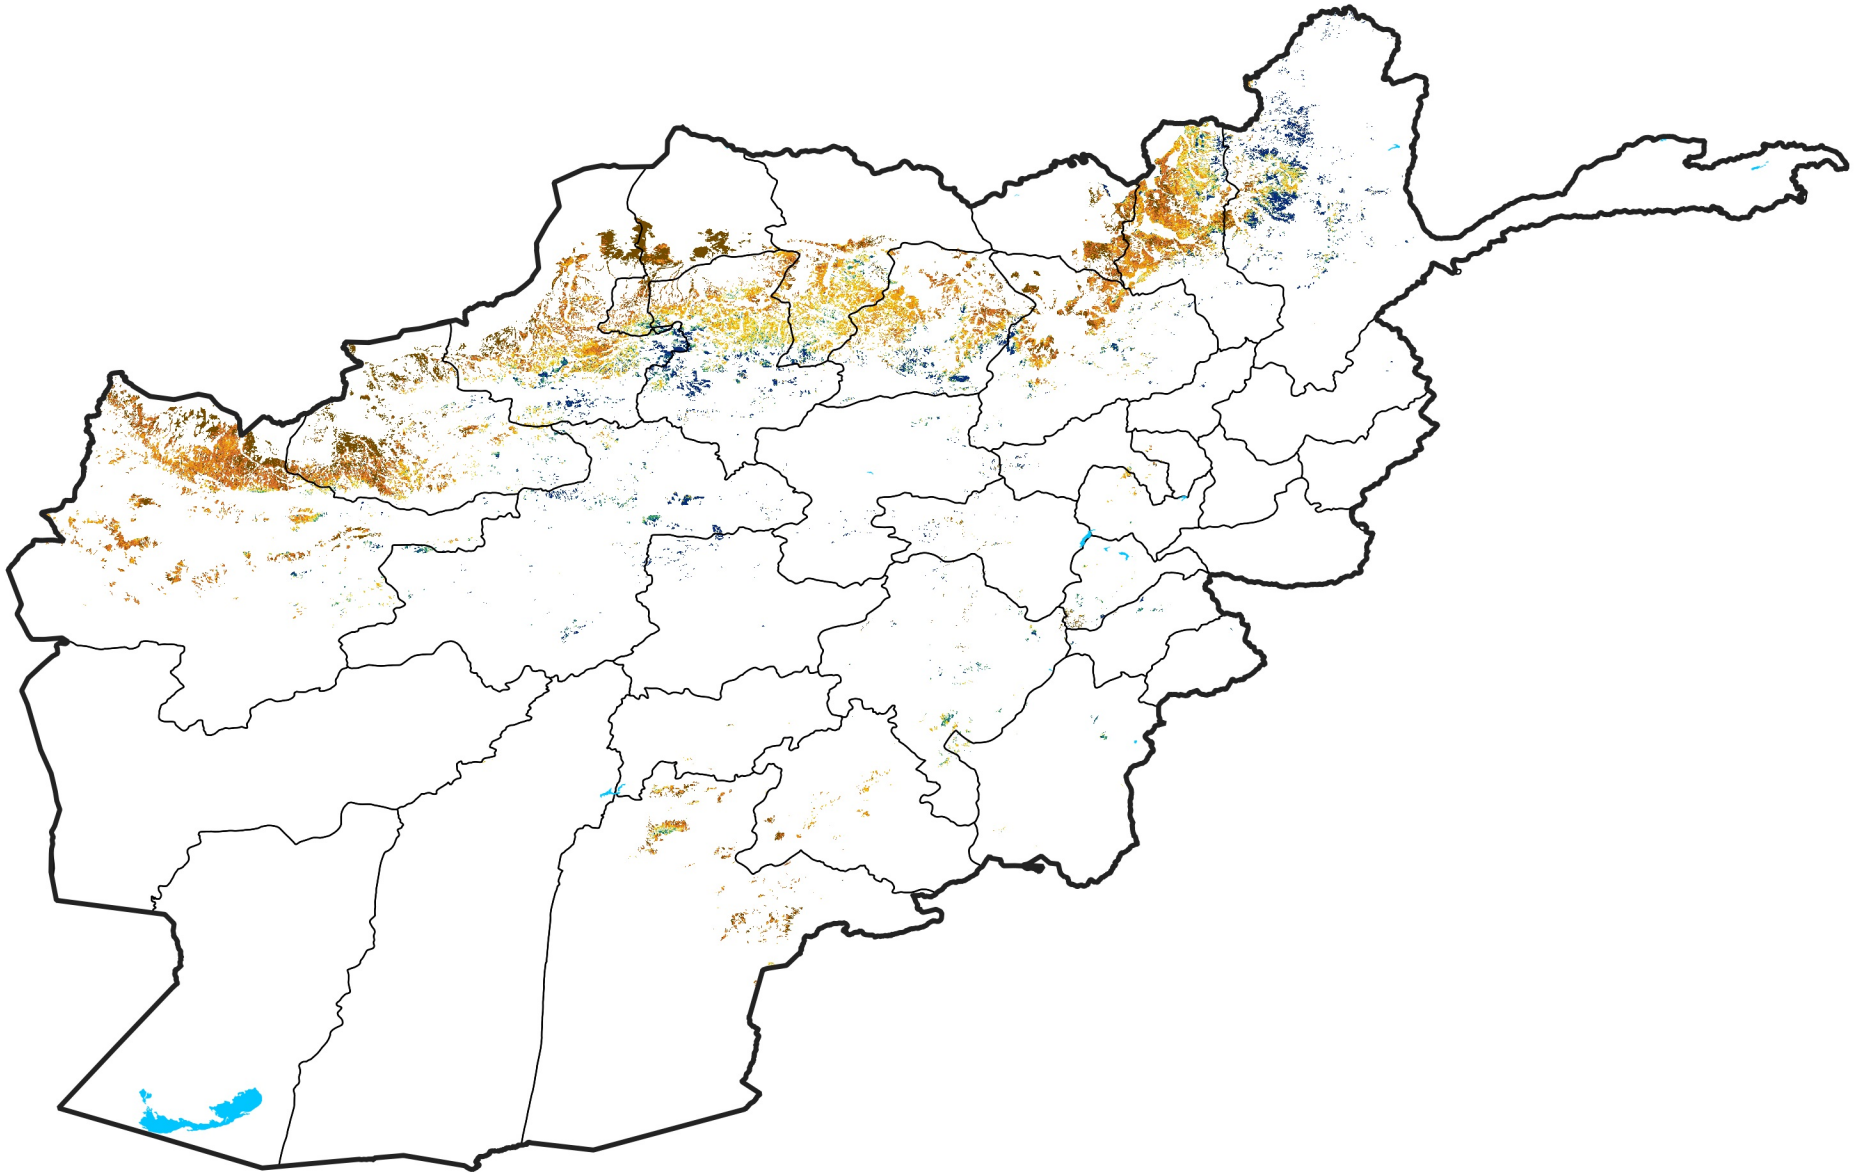

Afghanistan Rainfed Agricultural Areas

Percent of Mean NDVI

2024 / mean (2003 - 2022)

Period 04 / February 01 - 10, 2024

Percent of Normal