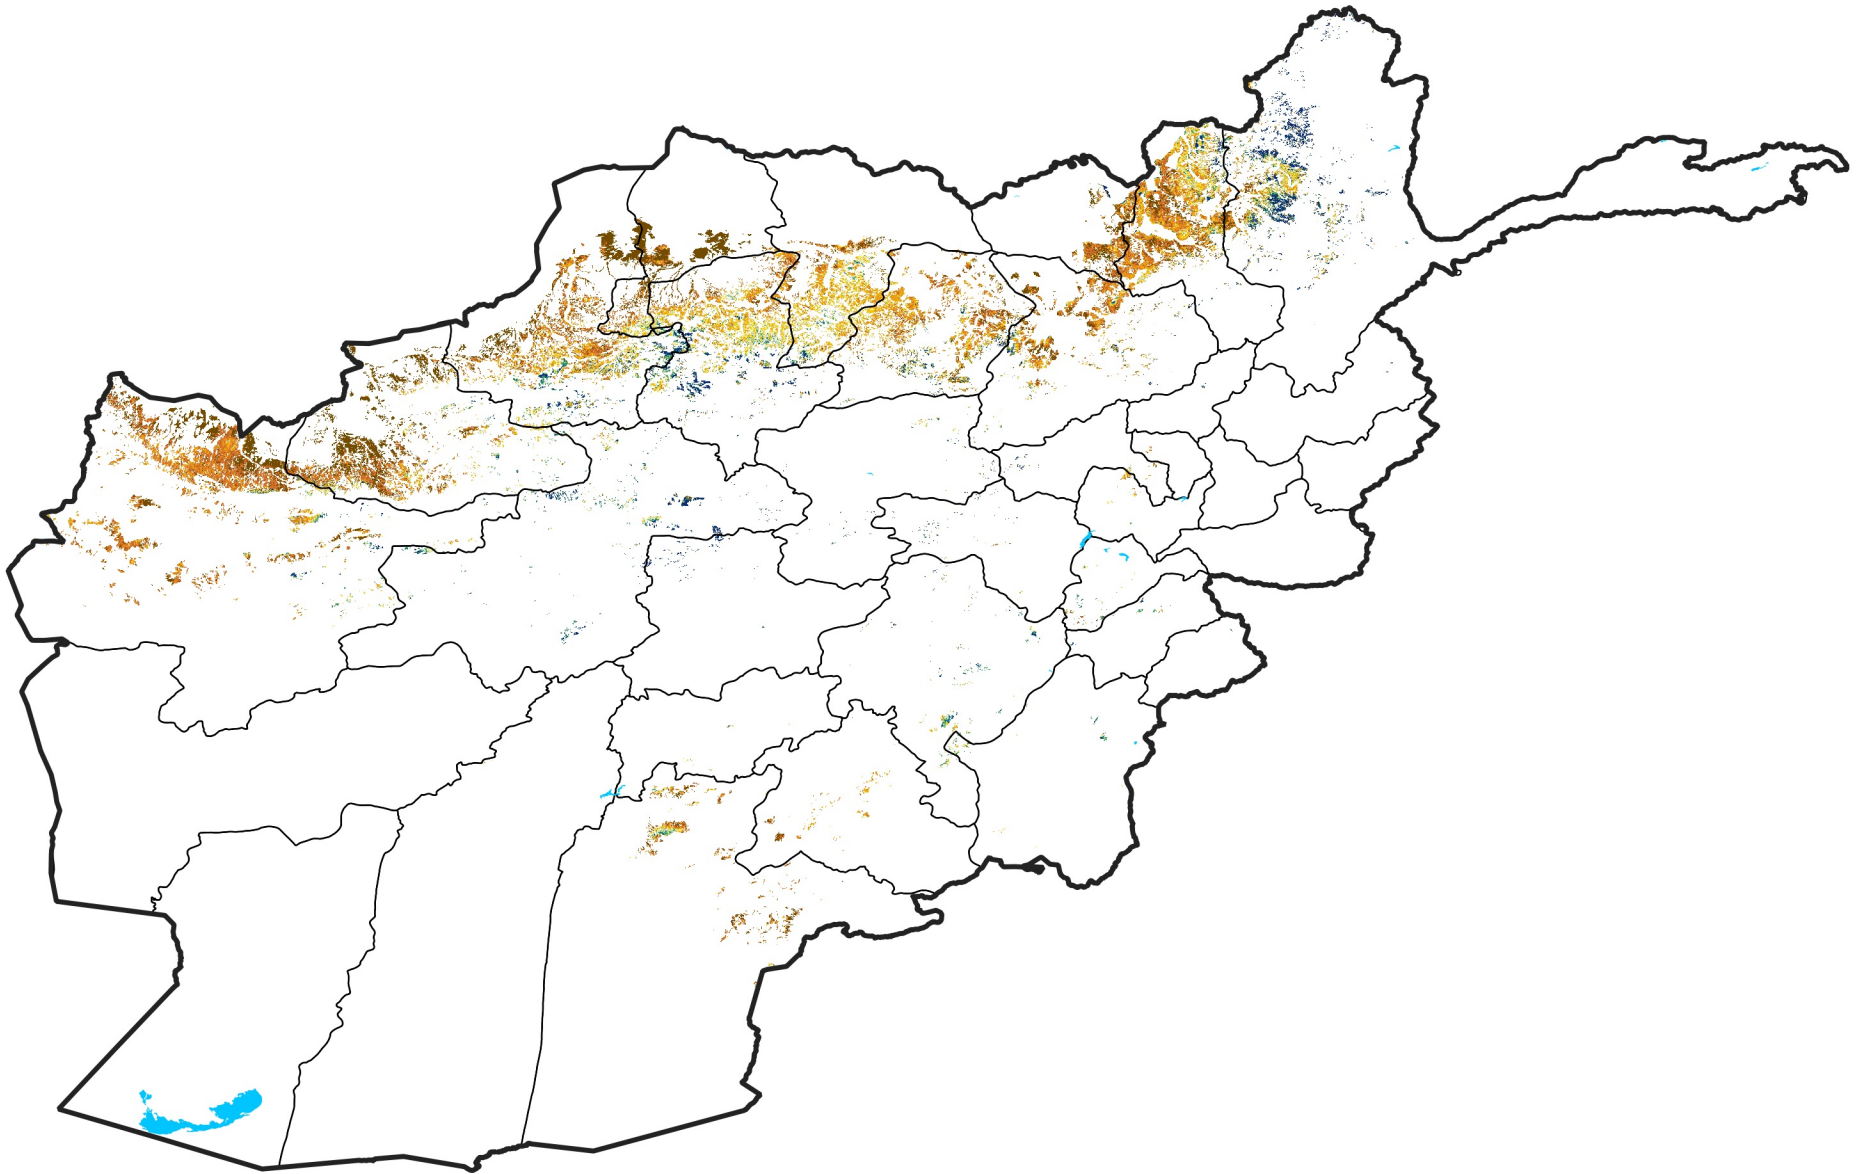

Afghanistan Rainfed Agricultural Areas

Percent of Mean NDVI

2024 / mean (2003 - 2022)

Period 05 / February 11 - 20, 2024

Percent of Normal