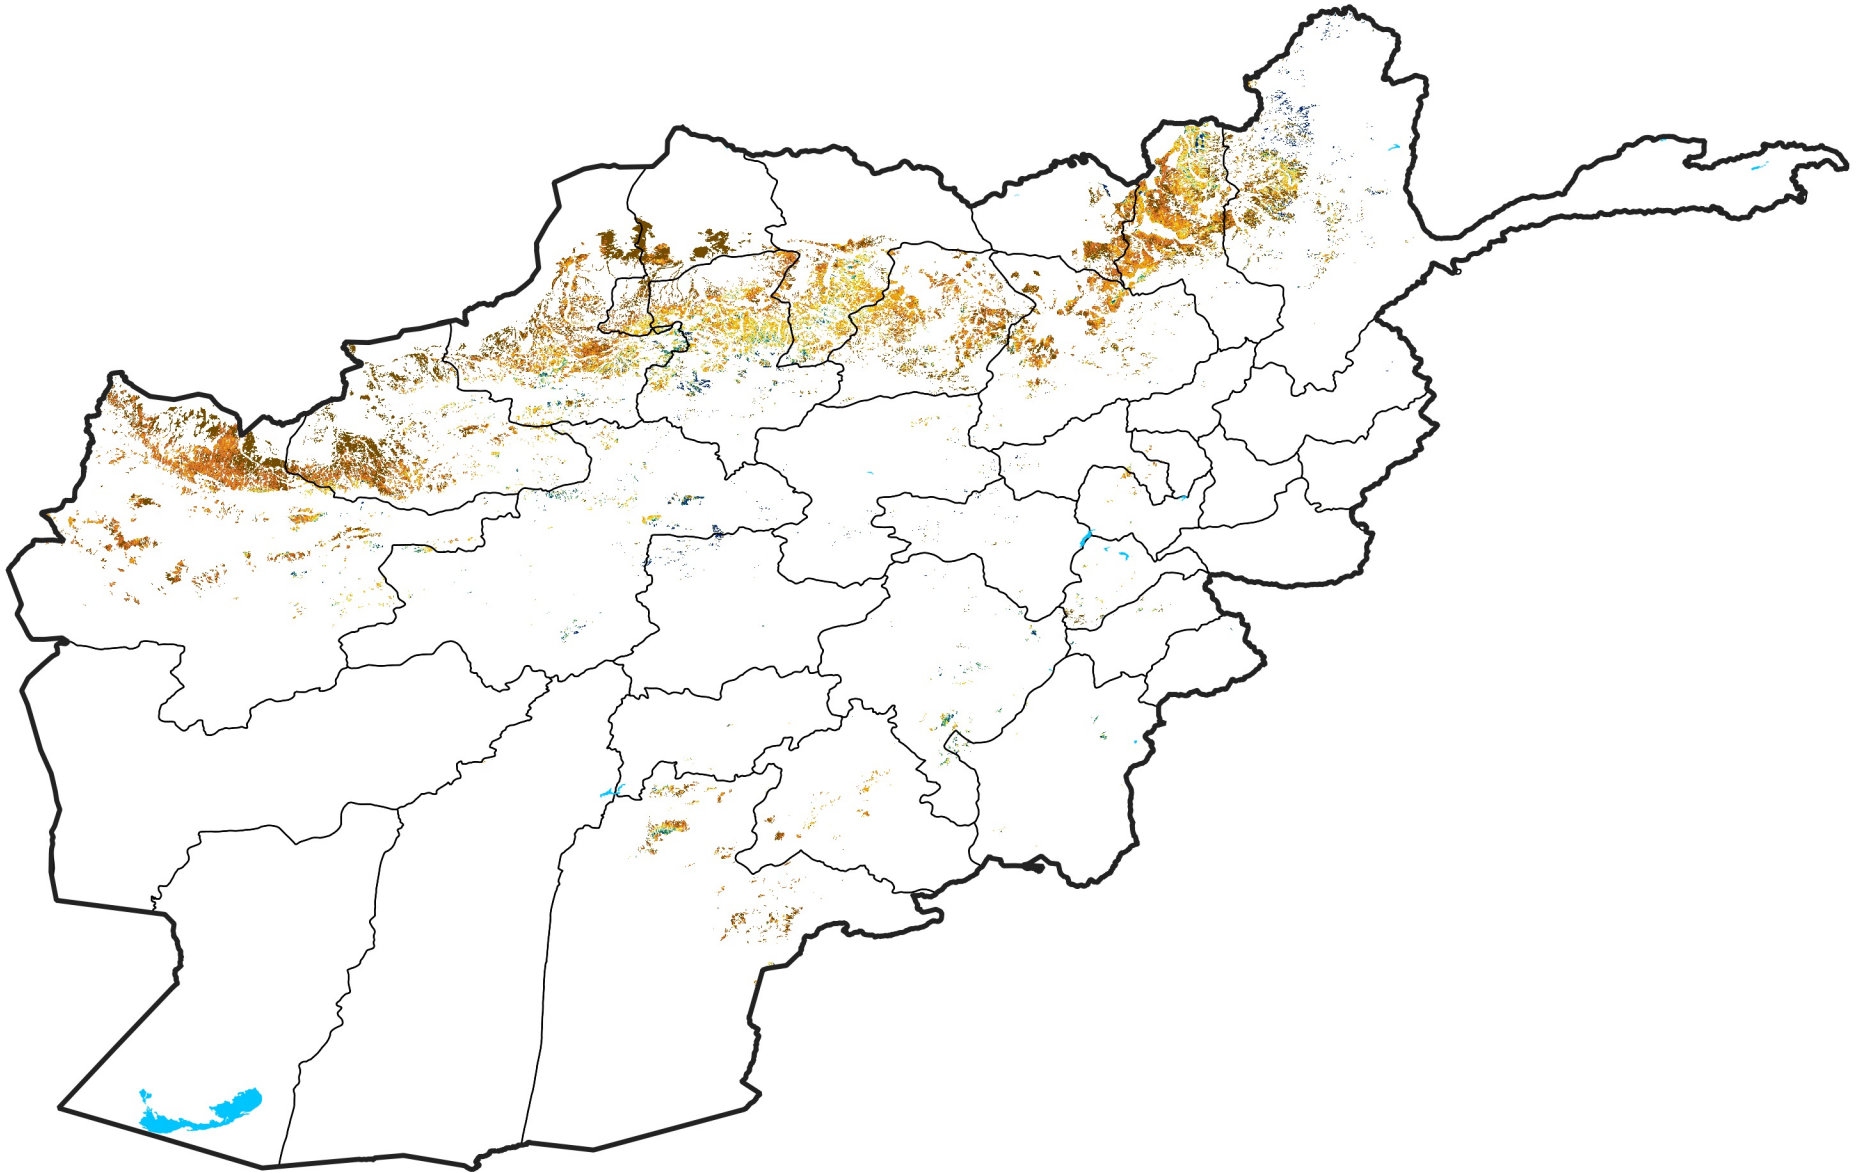

Afghanistan Rainfed Agricultural Areas

Percent of Mean NDVI

2024 / mean (2003 - 2022)

Period 06 / February 21 - 29, 2024

Percent of Normal