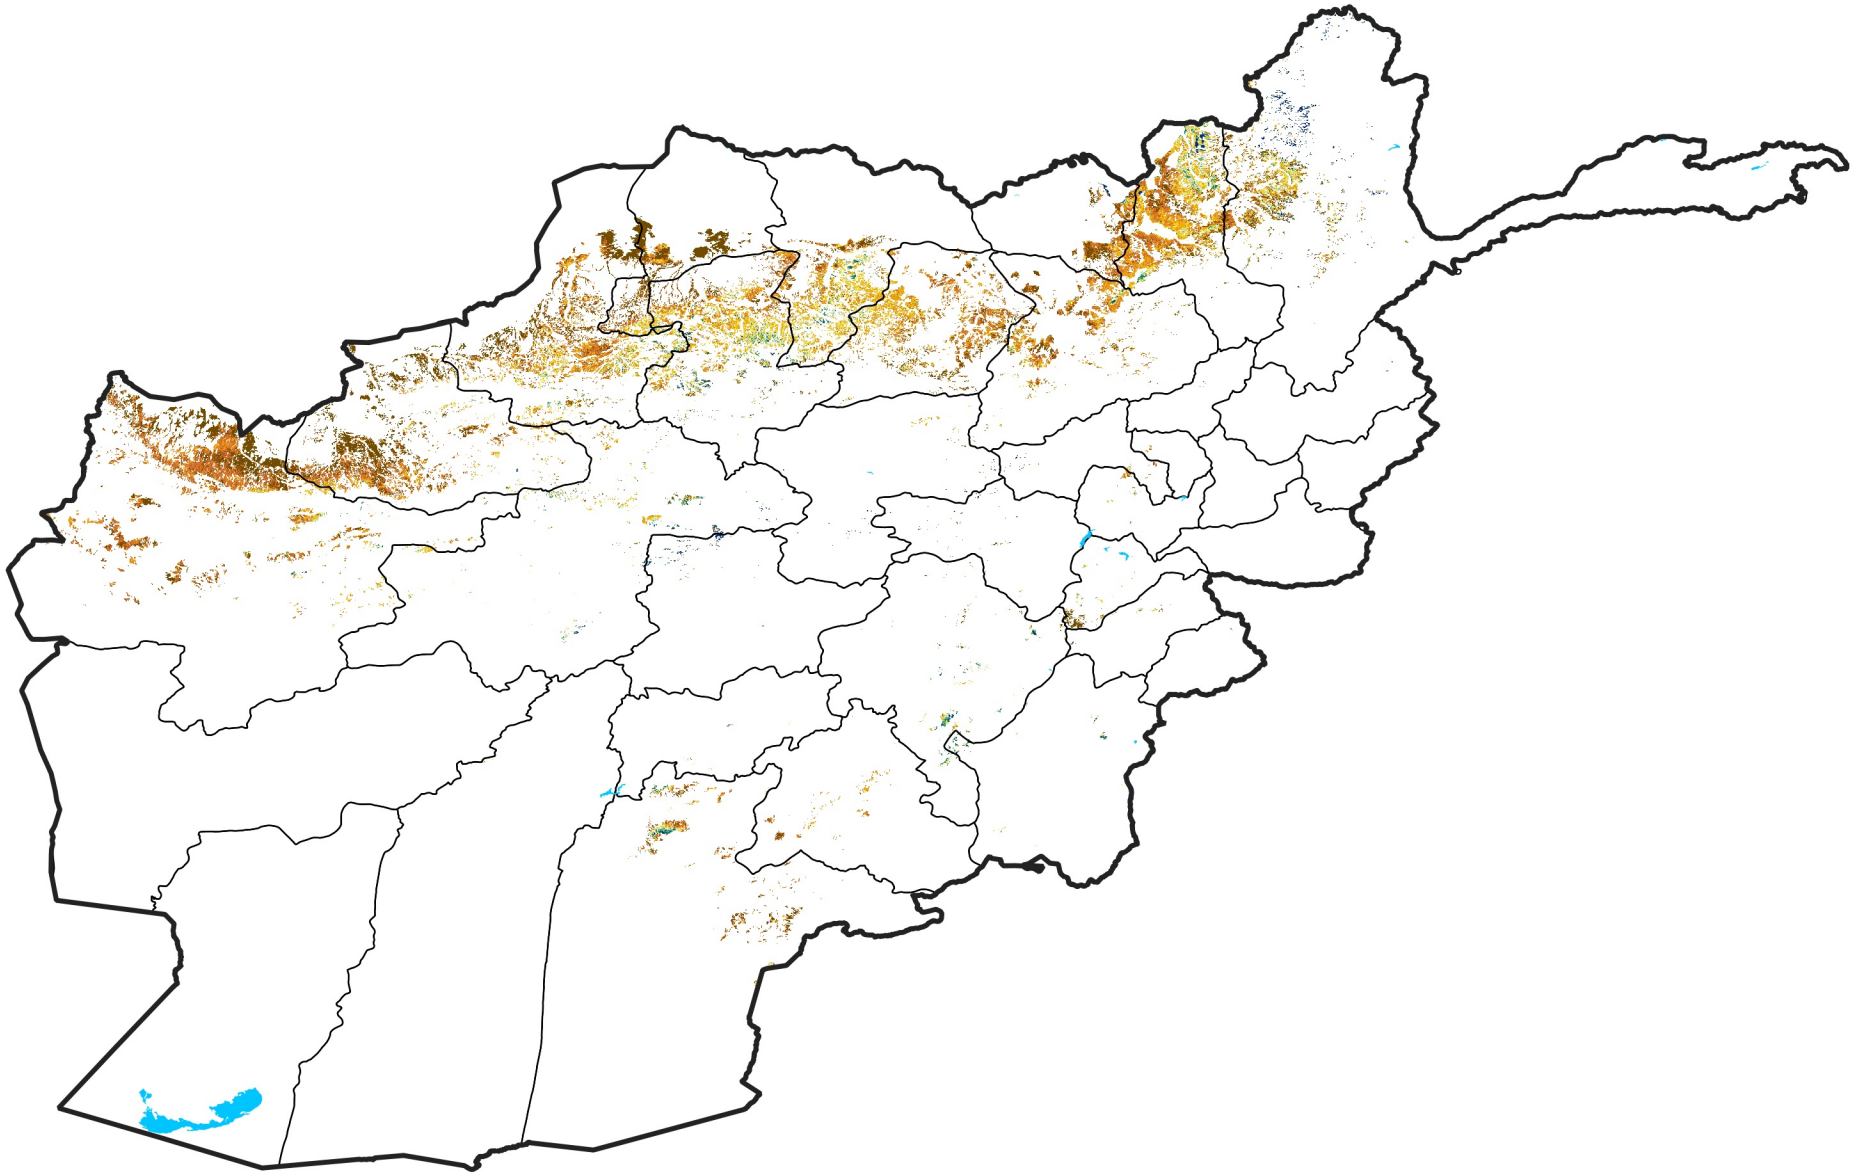

Afghanistan Rainfed Agricultural Areas

Percent of Mean NDVI

2024 / mean (2003 - 2022)

Period 07 / March 01 - 10, 2024

Percent of Normal