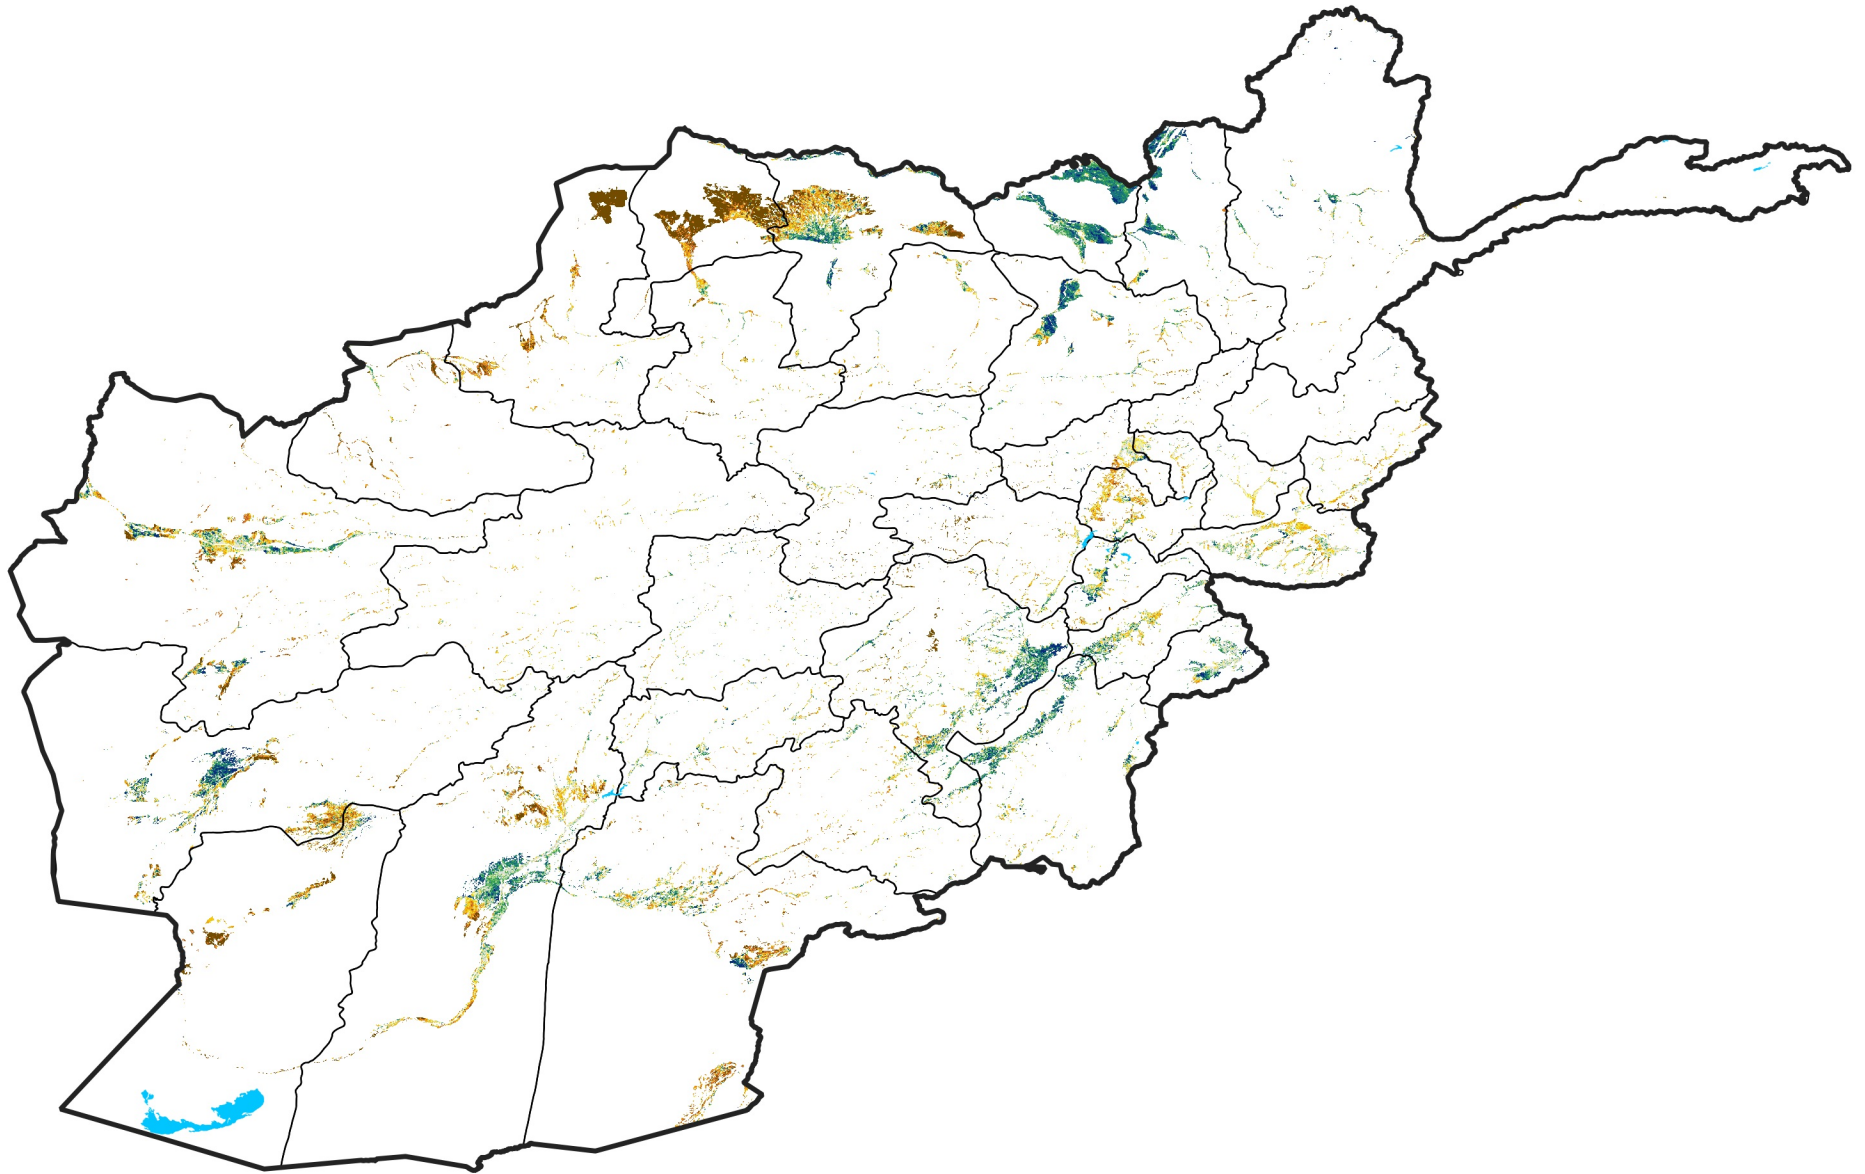

Afghanistan Irrigated Agricultural Areas

Percent of Mean NDVI

2024 / mean (2003 - 2022)

Period 08 / March 11 - 20, 2024

Percent of Normal