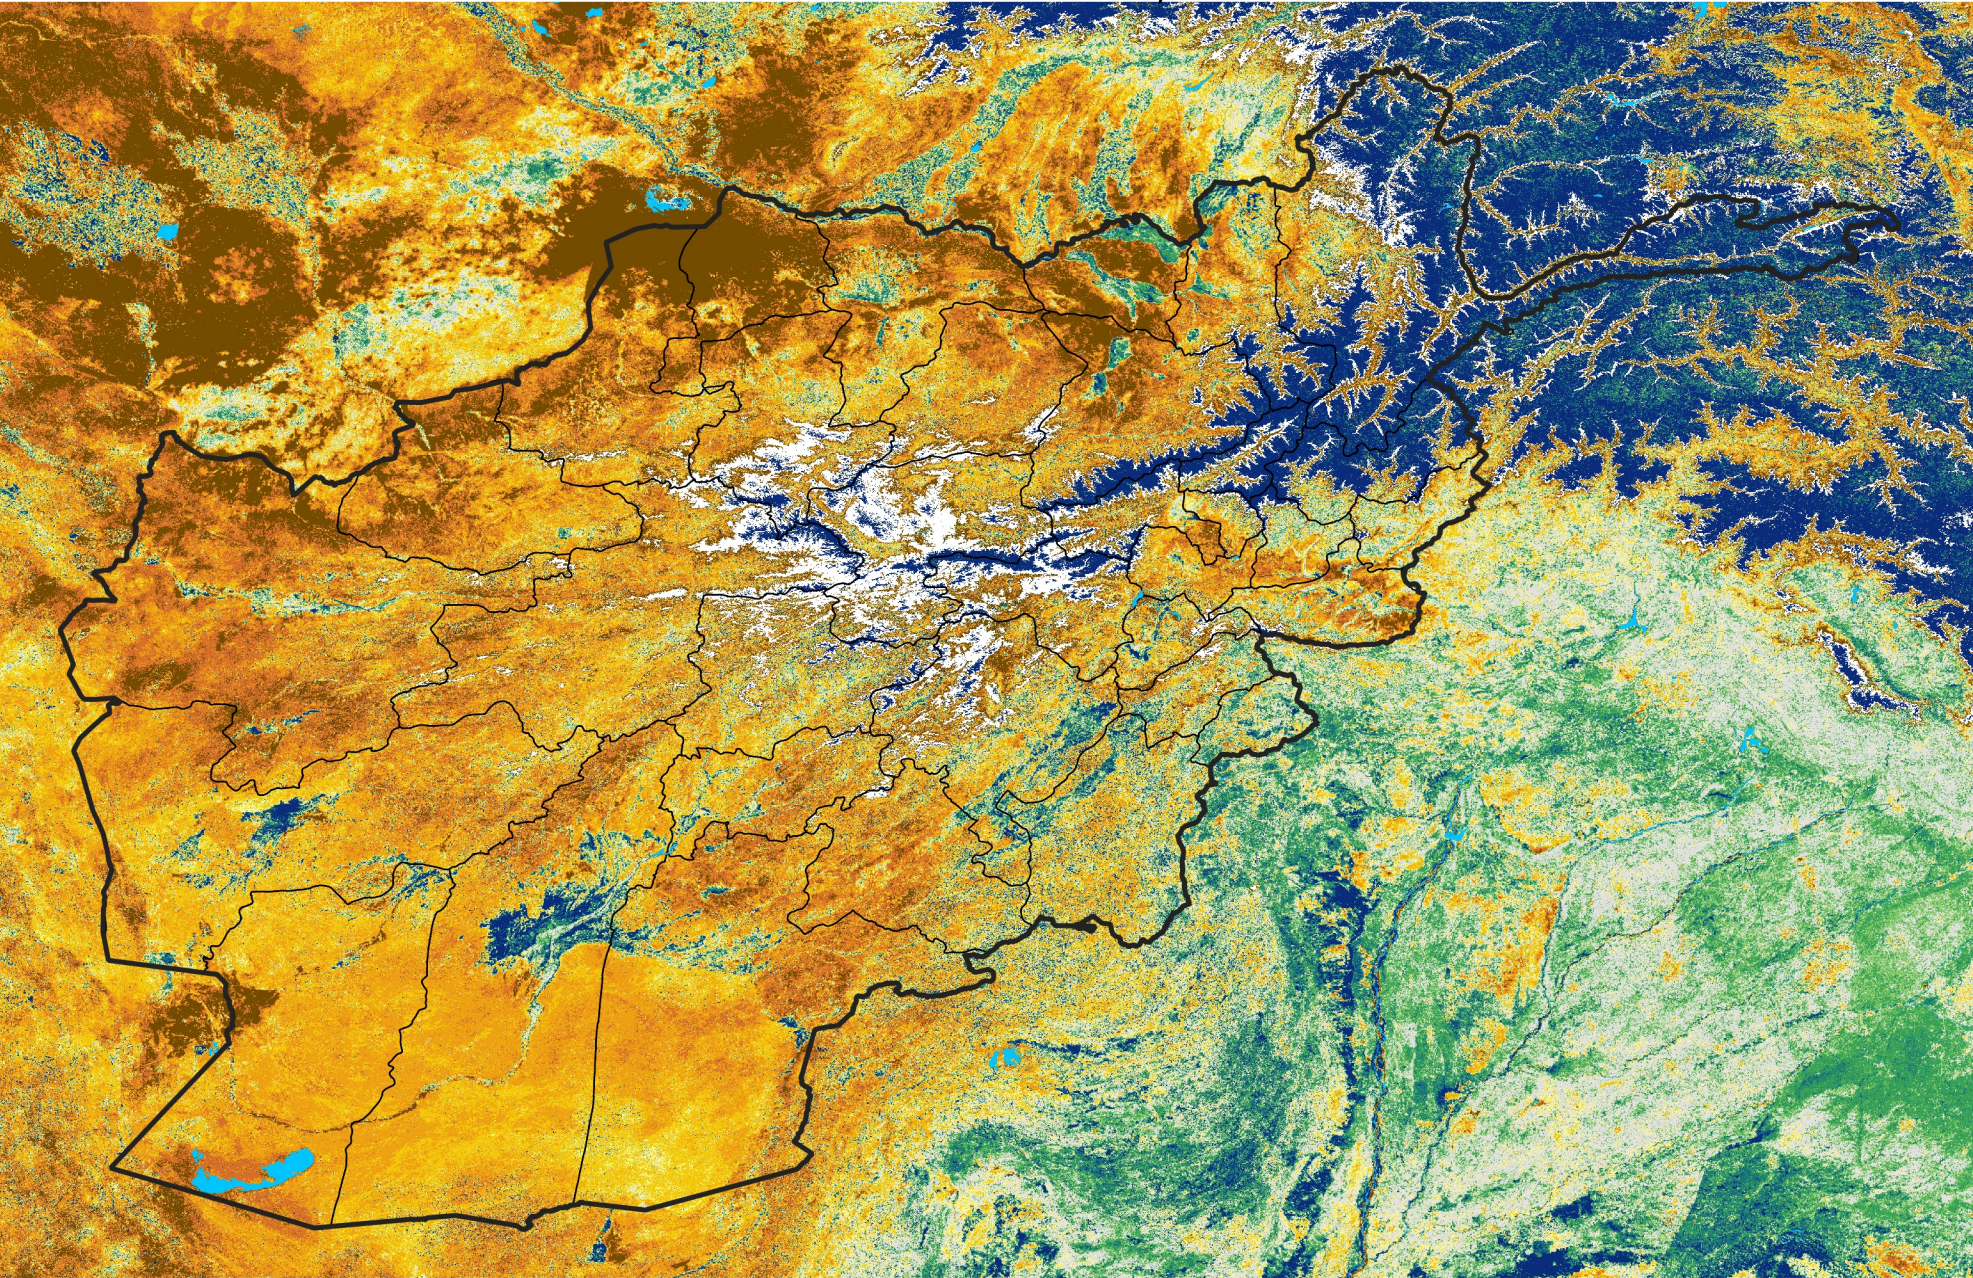

Afghanistan

Percent of Mean NDVI

2024 / mean (2003 - 2022)

Period 09 / March 21 - 31, 2024

Percent of Normal