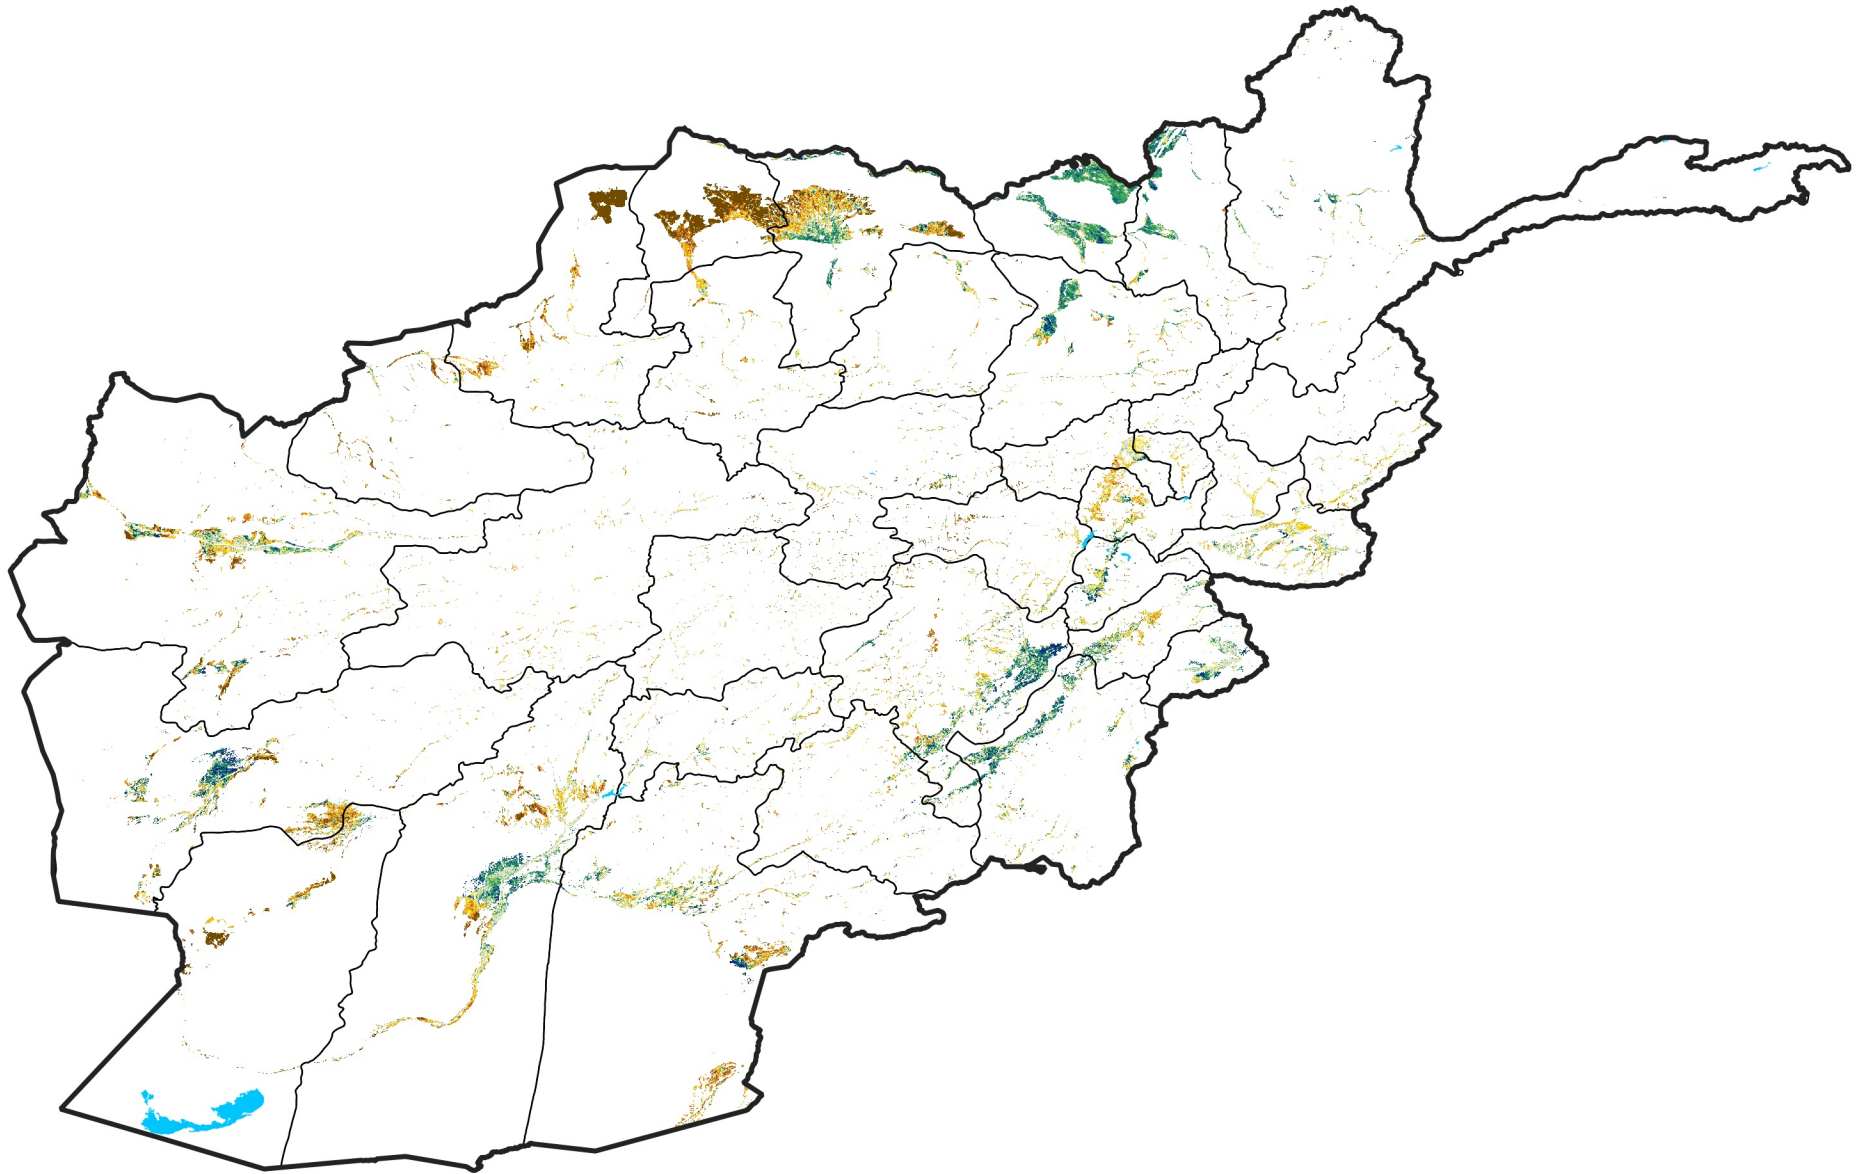

Afghanistan Irrigated Agricultural Areas

Percent of Mean NDVI

2024 / mean (2003 - 2022)

Period 09 / March 21 - 31, 2024

Percent of Normal