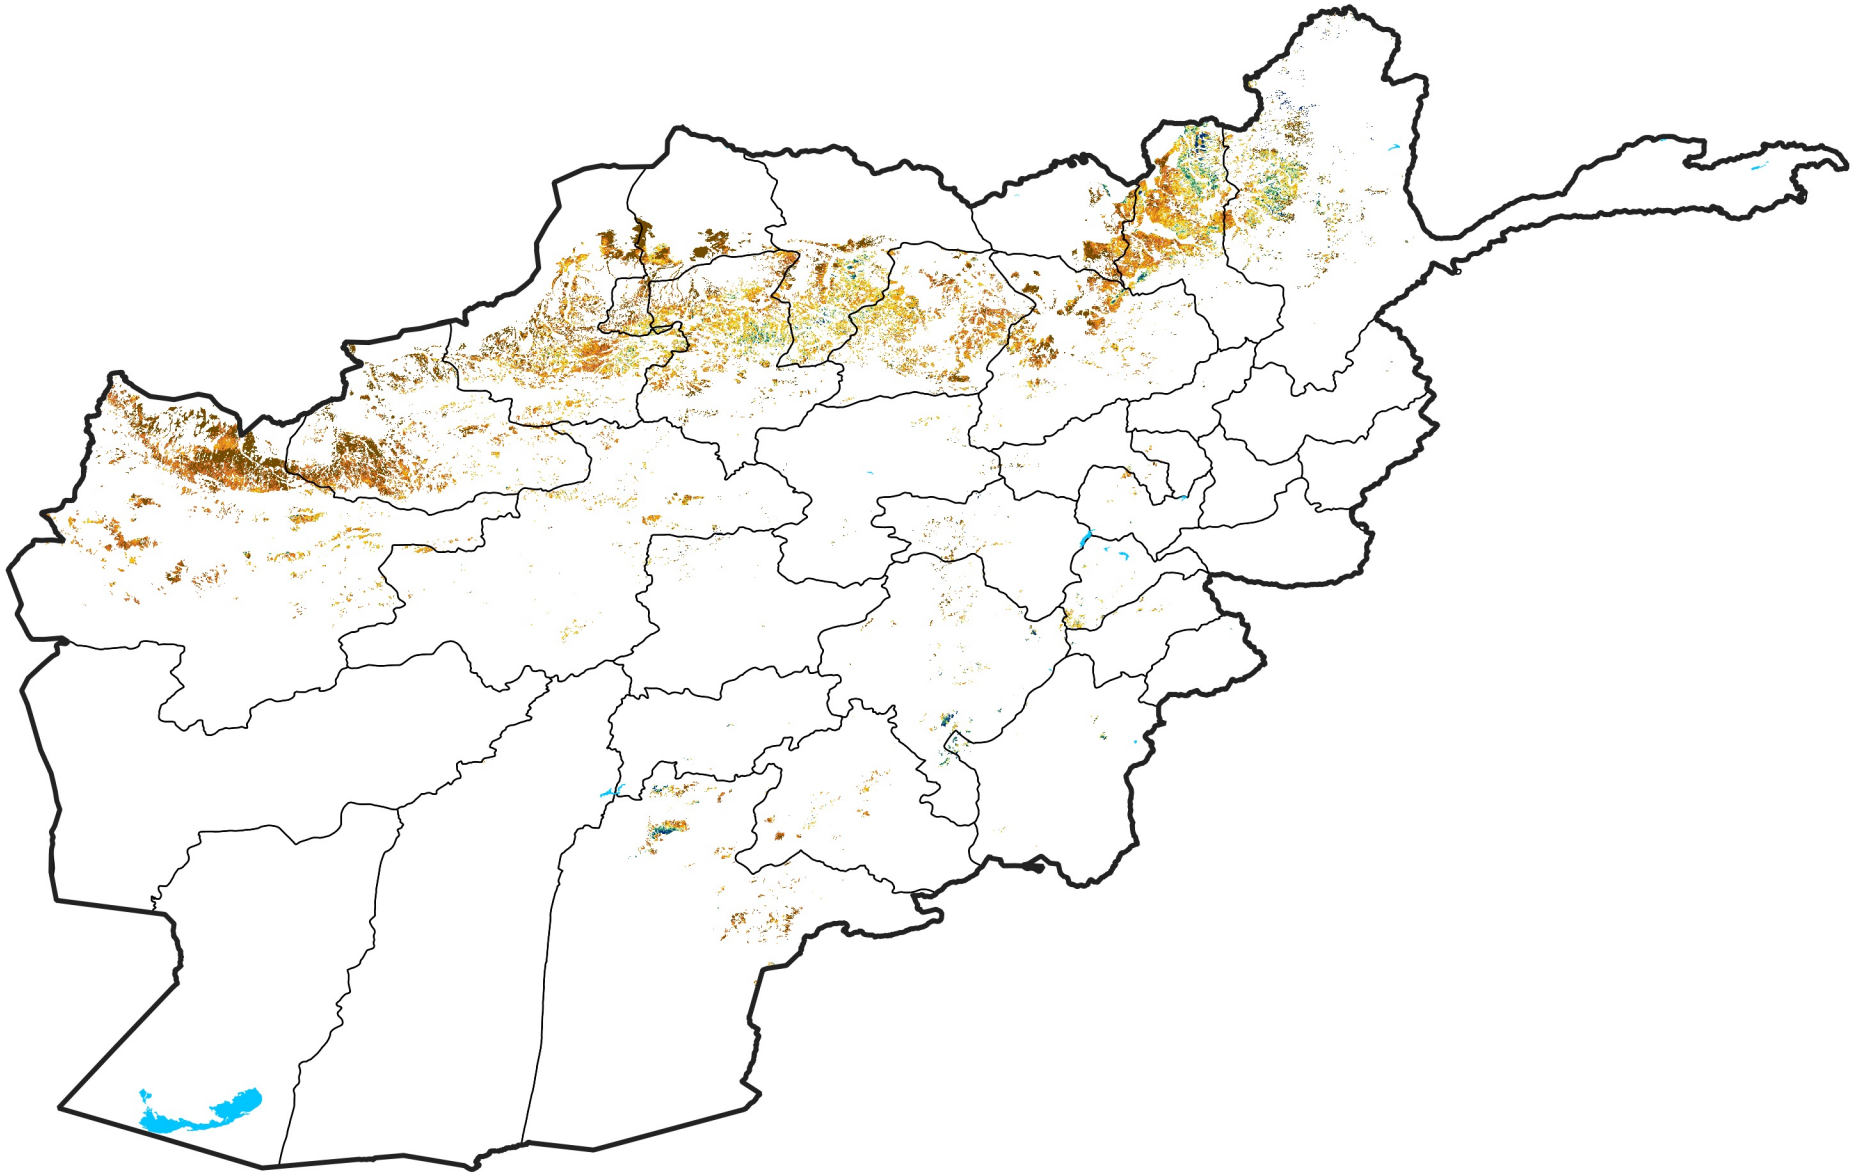

Afghanistan Rainfed Agricultural Areas

Percent of Mean NDVI

2024 / mean (2003 - 2022)

Period 09 / March 21 - 31, 2024

Percent of Normal